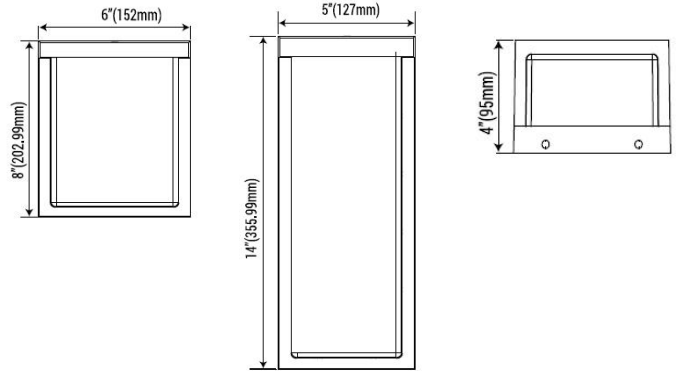

### Dimension

### Specifications

Wattage	12W-14W-16W	18W-20W-22W
Size	W6"xH8"xD4"	W5"xH14"xD4"
Lumen Output	1742 lm	2619 lm
Input Voltage	AC100-277V 50/60Hz	
CCT	3000K-4000K-5000K Selectable	
Beam Angle	125°	
CRI	Ra>80	
Working Temperature	~4°F ~+113°F / ~20°C ~+40°C	
Environment Location	WET LOCATIONS (IP66)	
Lens	White Acrylic	
Life Span	Lumen Maintenance over 70% @ 50,000+ Hours	
Lamp Shell	Oil Rubbed Bronze	
Accessories Option	<b>PC:</b> Photocell Control Pre-Installed	
PCS/BOX	10	10
Master Box Dimension	515mmx32mmx225mm / 20.3"x12.6"x8.9"	515mmx285mmx375mm / 20.3"x11.2"x14.8"
Master Box Weight	6.8KG / 15.21LB	8.3KG / 19.30LB