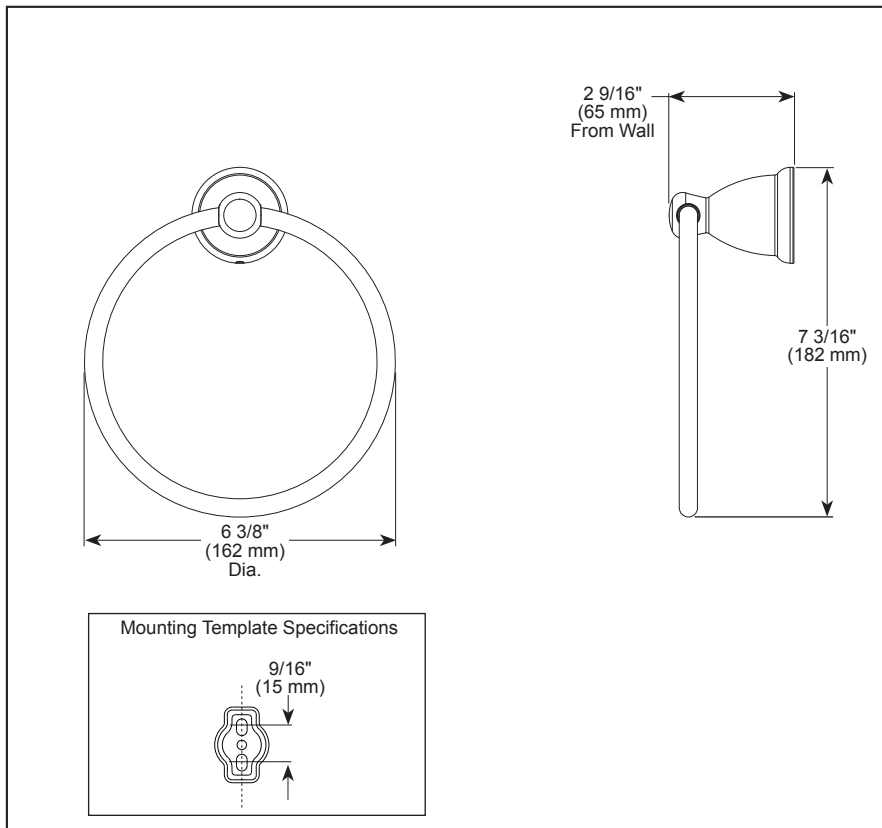

WARRANTY

- Parts and Finish - Lifetime limited warranty; or for commercial purchasers, 10 years for multi-family residential (apartments and condominiums) and 5 years for all other commercial uses, in each case from the date the product is received by the original purchaser or their authorized representative (installation contractor, etc.).
- Please go to www.deltafaucet.com for the complete details of our limited warranty.