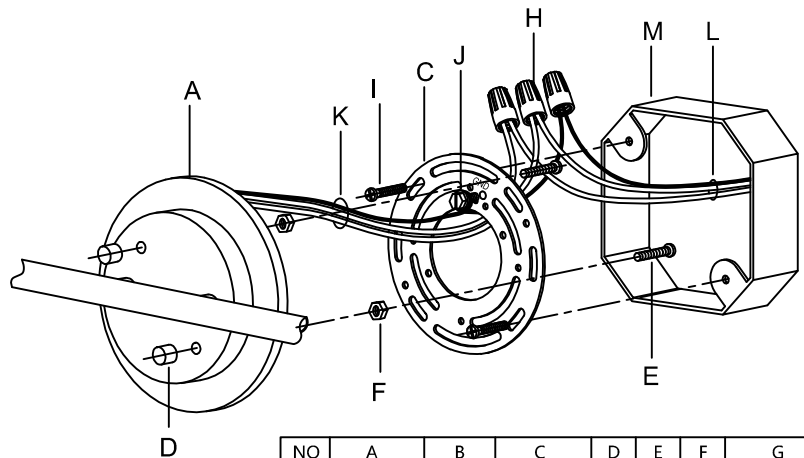

Assembly & Installation Instructions

CAUTION: Read instructions carefully and turn electricity off at main circuit breaker panel before beginning installation.

WARNING - If any Special Control Devices are used with this Fixture, Follow the instructions Carefully to assure full compliance with N.E.C. requirements. If there are any questions, contact a Qualified Electrical Contractor.

CAUTION - All glass is fragile, use care when handling Glass component(s) and or Lamp(S).

CANOPY MOUNTING & WIRE CONNECTION ASSEMBLY STEPS:

1. E, J → C
2. F → E
3. C, I → M
4. K, L → H
5. A, D → E

L, M (Wire and Mounting Box Not Included)

- 3PCS
- 2PCS
- 3PCS
- 2PCS
- EXTRA SPARE

NO	A	B	C	D	E	F	G	H	I
Part list									
QTY	1	6	1	2	2	2	2	2	2

FIXTURE ASSEMBLY STEPS :

1. B, G → A
 2. O → A
- O (Bulb Not Included)

Instructions d'Assemblage et Installation