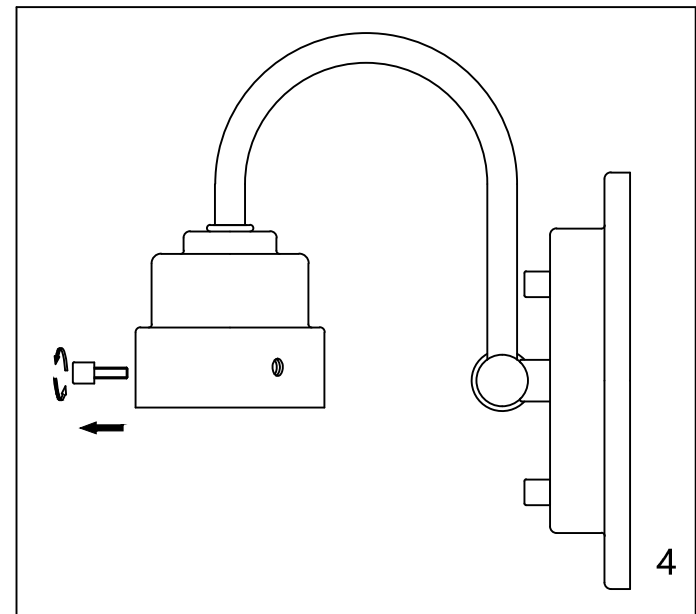

Assembly & Installation Instructions

CAUTION: Read instructions carefully and turn electricity off at main circuit breaker panel before beginning installation.

WARNING - If any Special Control Devices are used with this Fixture, Follow the instructions Carefully to assure full compliance with N.E.C. requirements. If there are any questions, contact a Qualified Electrical Contractor.

CAUTION - All glass is fragile, use care when handling Glass component(s) and or Lamp(S).

CANOPY MOUNTING & WIRE CONNECTION ASSEMBLY STEPS:

1. E, J → C
2. F → E
3. C, I → M
4. K, L → H
5. A, D → E

L, M (Wire and Mounting Box Not Included)

- 3PCS
- 2PCS
- 3PCS
- 2PCS
- EXTRA SPARE

NO	A	B	C	D	E	F	G	H	I
Part list									
QTY	1	6	1	2	2	2	2	2	2

FIXTURE ASSEMBLY STEPS :

1. B, G → A
 2. O → A
- O (Bulb Not Included)

Instructions d'Assemblage et Installation