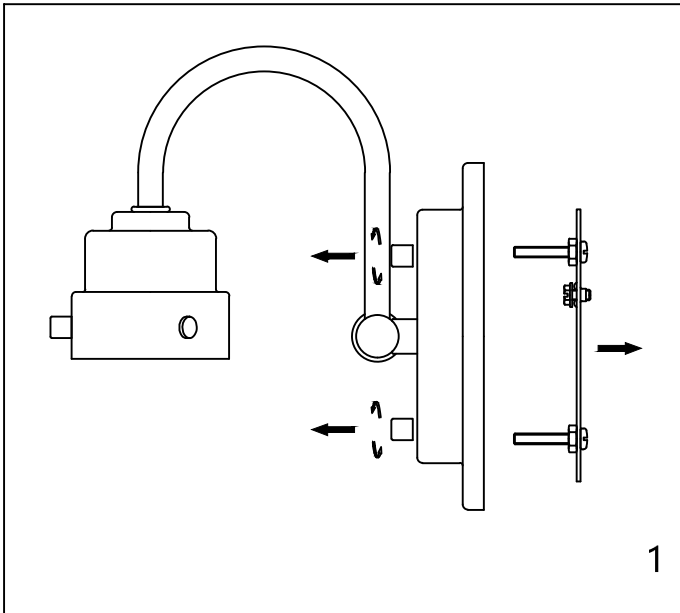

Assembly & Installation Instructions

CAUTION: Read instructions carefully and turn electricity off at main circuit breaker panel before beginning installation.

WARNING - If any Special Control Devices are used with this Fixture, Follow the instructions Carefully to assure full compliance with N.E.C. requirements. If there are any questions, contact a Qualified Electrical Contractor.

CAUTION - All glass is fragile, use care when handling Glass component(s) and or Lamp(S).

CANOPY MOUNTING & WIRE CONNECTION ASSEMBLY STEPS:

1. E, J → C
2. F → E
3. C, I → M
4. K, L → H
5. A, D → E

L, M (Wire and Mounting Box Not Included)

- 3PCS
- 2PCS
- 3PCS
- 2PCS
- EXTRA SPARE

NO	A	B	C	D	E	F	G	H	I
Part list									
QTY	1	6	1	2	2	2	2	2	2

FIXTURE ASSEMBLY STEPS :

1. B, G → A
 2. O → A
- O (Bulb Not Included)

Instructions d'Assemblage et Installation