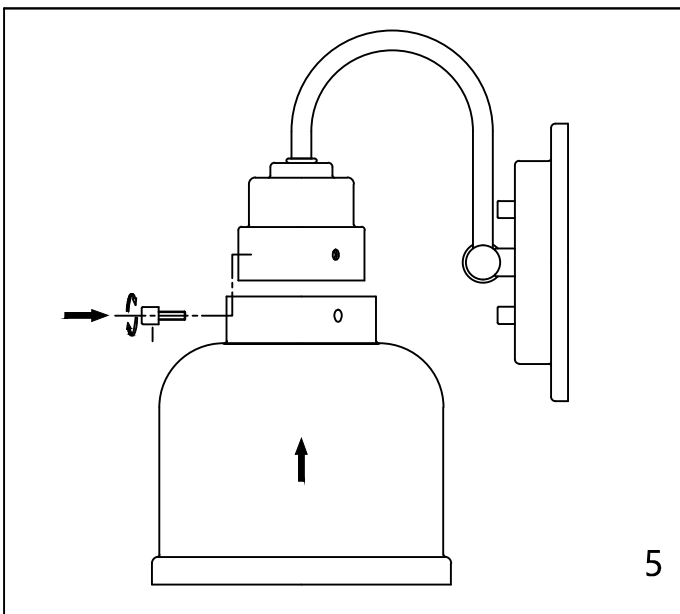

CAUTION - All glass is fragile, use care when handling Glass component(s) and or Lamp(S).

CANOPY MOUNTING & WIRE CONNECTION ASSEMBLY STEPS:

1. E, J → C
2. F → E
3. C, I → M
4. K, L → H
5. A, D → E

L, M (Wire and Mounting Box Not Included)

- 3PCS
- 2PCS
- 3PCS
- 2PCS
- EXTRA SPARE

NO	A	B	C	D	E	F	G	H	I
Part list									
QTY	1	6	1	2	2	2	2	2	2

FIXTURE ASSEMBLY STEPS :

1. B, G → A
 2. O → A
- O (Bulb Not Included)

Instructions d'Assemblage et Installation