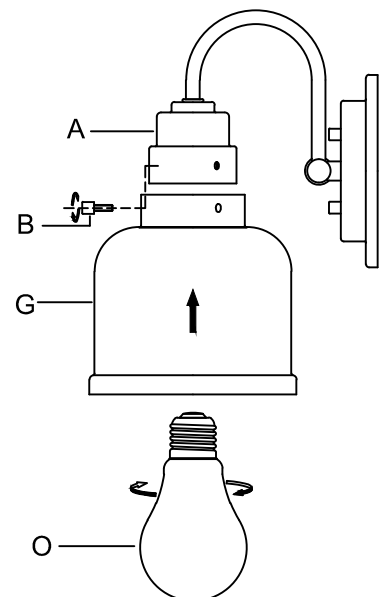

CAUTION - All glass is fragile, use care when handling Glass component(s) and or Lamp(S).

CANOPY MOUNTING & WIRE CONNECTION ASSEMBLY STEPS:

1. E, J → C
2. F → E
3. C, I → M
4. K, L → H
5. A, D → E

L, M (Wire and Mounting Box Not Included)

- 3PCS
- 2PCS
- 3PCS
- 2PCS
- EXTRA SPARE

NO	A	B	C	D	E	F	G	H	I
Part list									
QTY	1	6	1	2	2	2	2	2	2

FIXTURE ASSEMBLY STEPS :

1. B, G → A
 2. O → A
- O (Bulb Not Included)

Instructions d'Assemblage et Installation