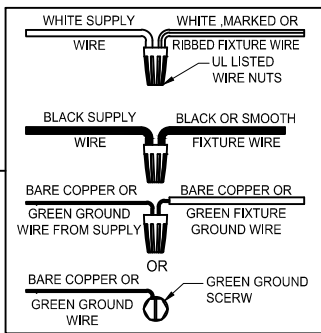

Assembly & Installation Instructions

CAUTION: Read instructions carefully and turn electricity off at main circuit breaker panel before beginning installation.

WARNING - If any Special Control Devices are used with this Fixture, Follow the instructions Carefully to assure full compliance with N.E.C. requirements. If there are any questions, contact a Qualified Electrical Contractor.

CAUTION - All glass is fragile, use care when handling Glass component(s) and or Lamp(S).

CANOPY MOUNTING & WIRE CONNECTION ASSEMBLY STEPS:

1. E, J → C
2. F → E
3. C, I → M
4. K, L → H
5. A, D → E

L, M (Wire and Mounting Box Not Included)