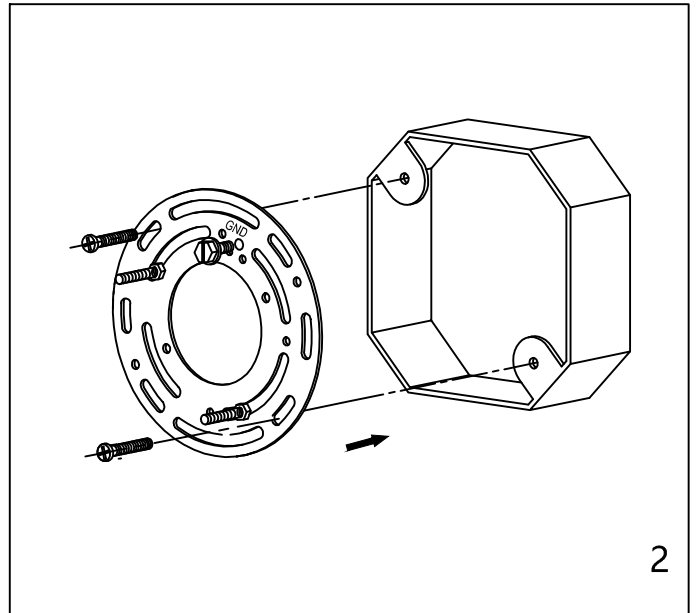

CAUTION - All glass is fragile, use care when handling Glass component(s) and or Lamp(S).

CANOPY MOUNTING & WIRE CONNECTION ASSEMBLY STEPS:

1. E, J → C
2. F → E
3. C, I → M
4. K, L → H
5. A, D → E

L, M (Wire and Mounting Box Not Included)

- 3PCS
- 2PCS
- 3PCS
- 2PCS
- EXTRA SPARE

NO	A	B	C	D	E	F	G	H	I
Part list									
QTY	1	6	1	2	2	2	2	2	2

FIXTURE ASSEMBLY STEPS :

1. B, G → A
 2. O → A
- O (Bulb Not Included)

Instructions d'Assemblage et Installation