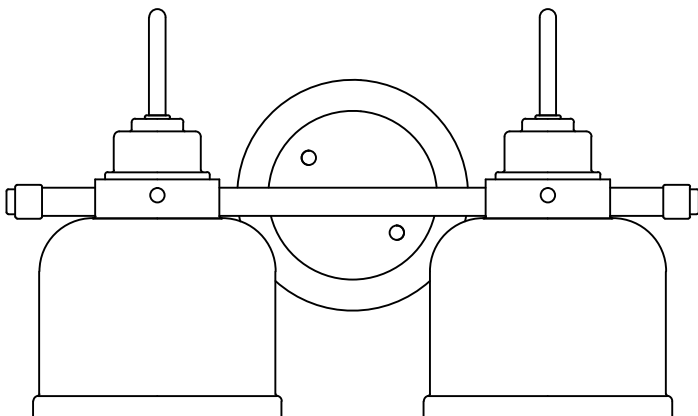

CAUTION - All glass is fragile, use care when handling Glass component(s) and or Lamp(S).

CANOPY MOUNTING & WIRE CONNECTION ASSEMBLY STEPS:

1. E, J → C
2. F → E
3. C, I → M
4. K, L → H
5. A, D → E

L, M (Wire and Mounting Box Not Included)

- 3PCS
- 2PCS
- 3PCS
- 2PCS
- EXTRA SPARE

NO	A	B	C	D	E	F	G	H	I
Part list									
QTY	1	6	1	2	2	2	2	2	2

FIXTURE ASSEMBLY STEPS :

1. B, G → A
 2. O → A
- O (Bulb Not Included)

Instructions d'Assemblage et Installation