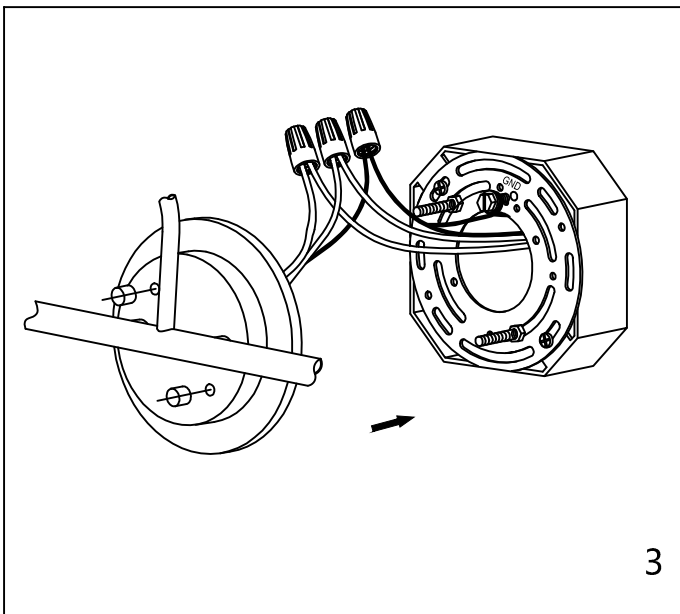

CAUTION - All glass is fragile, use care when handling Glass component(s) and or Lamp(S).

CANOPY MOUNTING & WIRE CONNECTION ASSEMBLY STEPS:

1. E, J → C
2. F → E
3. C, I → M
4. K, L → H
5. A, D → E

L, M (Wire and Mounting Box Not Included)

- 3PCS
- 2PCS
- 3PCS
- 2PCS
- EXTRA SPARE

NO	A	B	C	D	E	F	G	H	I
Part list									
QTY	1	6	1	2	2	2	2	2	2

FIXTURE ASSEMBLY STEPS :

1. B, G → A
 2. O → A
- O (Bulb Not Included)

Instructions d'Assemblage et Installation