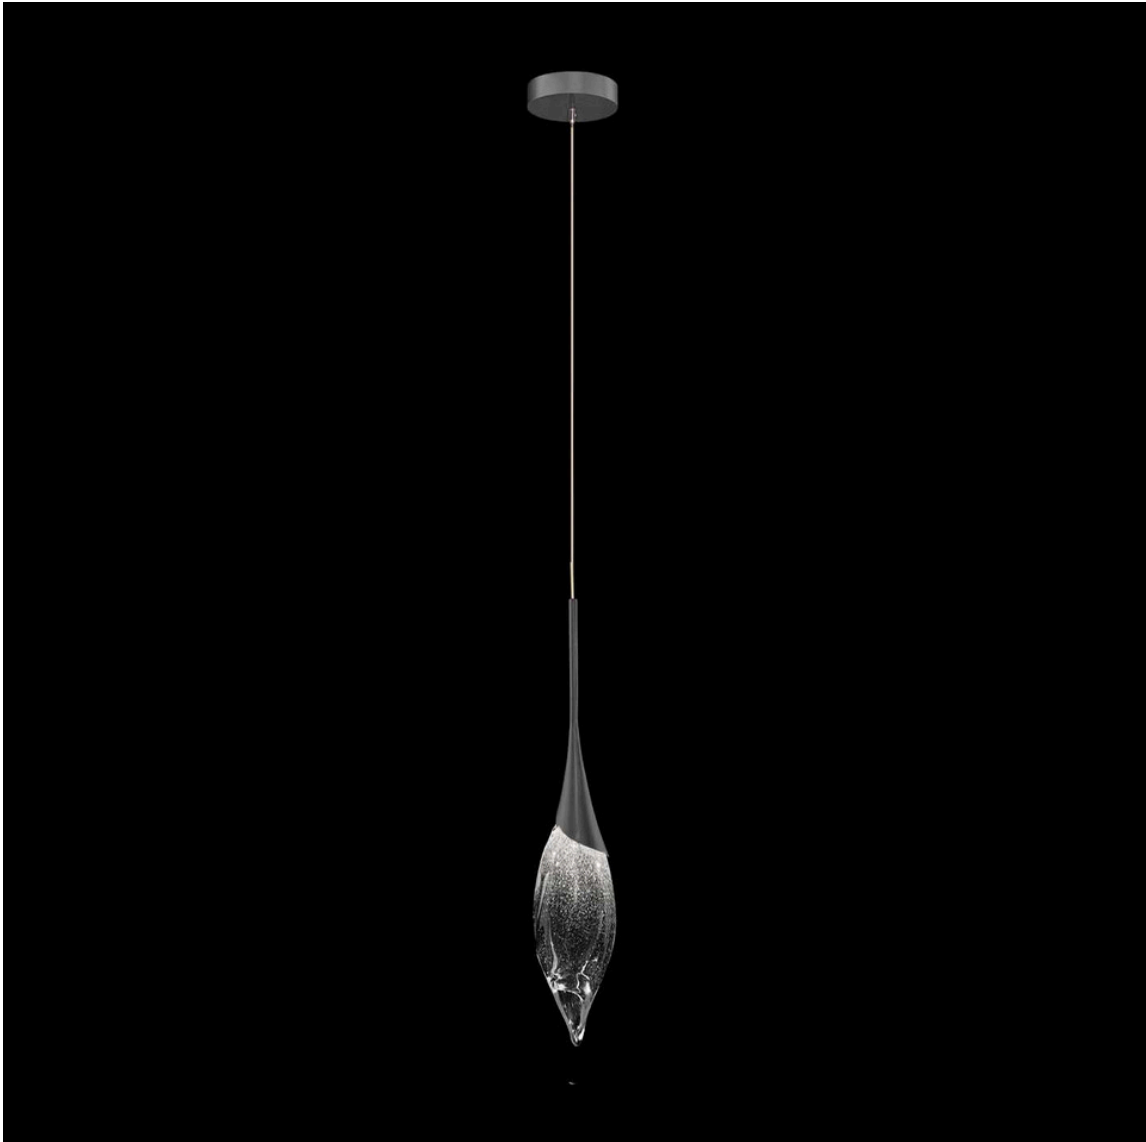

FINE ART

HANDCRAFTED LIGHTING

100127-7

100127-7 • MAYU 5"W Round Drop Light

26.75H x 5W x 5D

Mayu celebrates the art of glassblowing through delicate, hand-pulled forms shaped by master artisans. Each pendant glows with gentle radiance, transforming space like twilight—revealing the quiet poetry of shadow, light, and artistry within the glass itself.