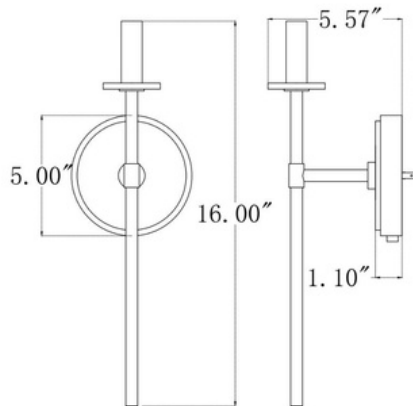

Light Source

Lamp Not Included

Lamp Type: B10

Incandescent or LED

Number of bulbs: 1

Max Wattage/Range: 60W

Voltage: 120

Socket Type: E12 CAND BASE

Mounting / Installations

Plug-in Mounting System

Lead Wire Length: 6"

Wire Type: 1015 105°C

Location Rating: Damp

Luminaire Support: Max. 50 lbs

SkyPlug: SPU-3L

SkyOutlet: SR-3L