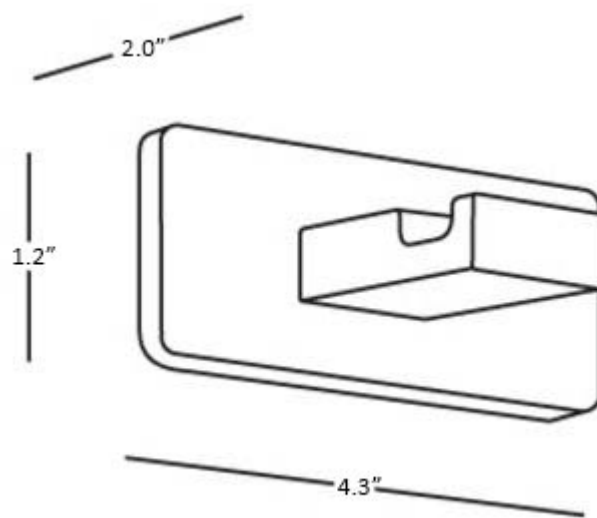

**Features**

- Bathroom hook
- Polished chrome
- Solid brass base

**Lea A1920A**

**SKU# | Option:**

- Lea A1920A | Polished chrome

**Finishes**

CR Polished Chrome

<p><b>Collection</b> Lea</p>	<p><b>Model  </b> Lea A1920A</p>	<p>Dimensions Metric  <i>1 inch = 2.54 cm</i>  <i>1 inch = 25.4 mm</i></p>	 <p>1051 Lea Drive - Collegeville, PA 19426  Tel. 215 513 9400 - Fax 610 831 0215  <a href="http://www.ws bathcollections.com">www.ws bathcollections.com</a> - <a href="mailto:info@ws bathcollectins.com">info@ws bathcollectins.com</a></p>
----------------------------------	--------------------------------------	--	---

# Product Specs Sheets

Collection  
Lea

Model |  
Lea A1920A

Dimensions Metric

*1 inch = 2.54 cm*  
*1 inch = 25.4 mm*

**WS**<sup>®</sup>  
**BATH**  
**COLLECTIONS**

1051 Lea Drive - Collegeville, PA 19426  
Tel. 215 513 9400 - Fax 610 831 0215