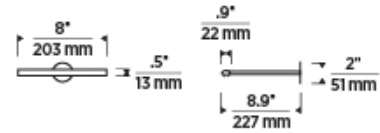

## SPECIFICATIONS

PRIMARY MATERIAL	Aluminum or Brass
SHADE MATERIAL	Acrylic
NET WEIGHT	2 lbs
HEIGHT	0.5in
WIDTH	8.9in
LENGTH	8in
MIN. EXTENSION FROM WALL	8.9in
UP LIGHT / DOWN LIGHT / BOTH?	
WET LISTED	
DAMP LISTED	
DRY LISTED	
UP / DOWN	
HORIZONTAL / VERTICAL	
WALL / CEILING MOUNT	
GENERAL LISTING	ETL Listed
ADA COMPLIANT	
INCLUDES	