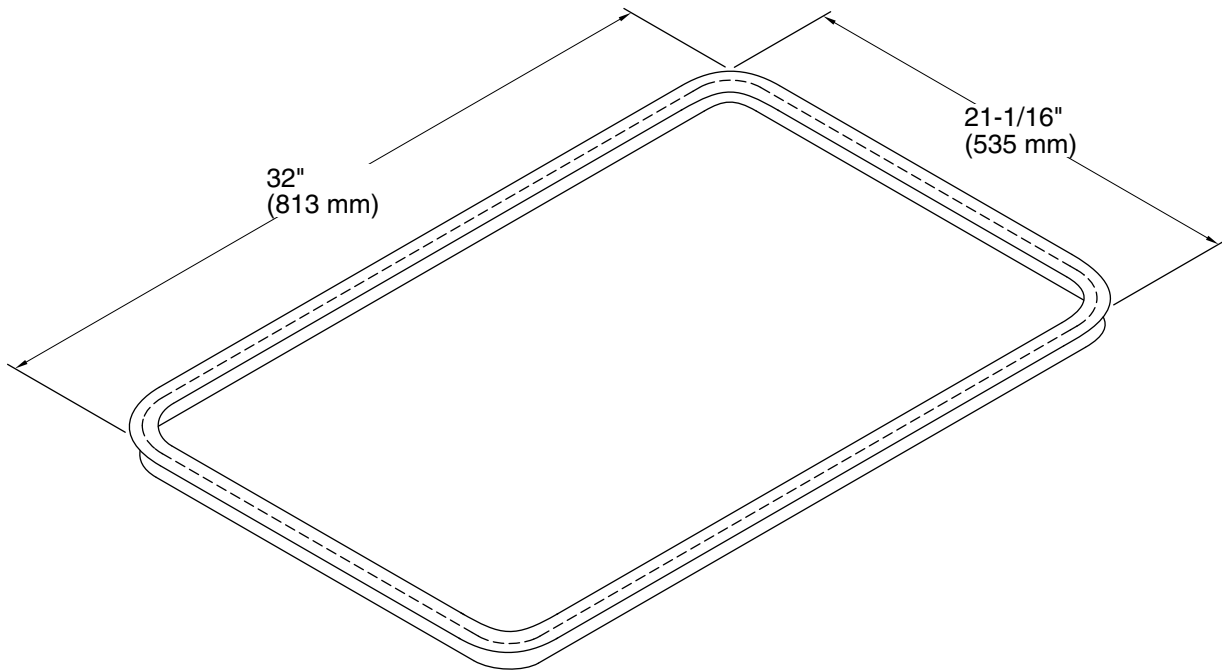

Features

- For flat-rim sinks
- 32" (813 mm) x 21" (533 mm)
- Fluid design lines for ease of cleaning

Material

- KOHLER stainless steel sinks resist corrosion and tarnishing

Recommended Products/Accessories

Technical Information

All product dimensions are nominal.

Basin configuration: Single Bowl

Notes

Install this product according to the installation instructions.