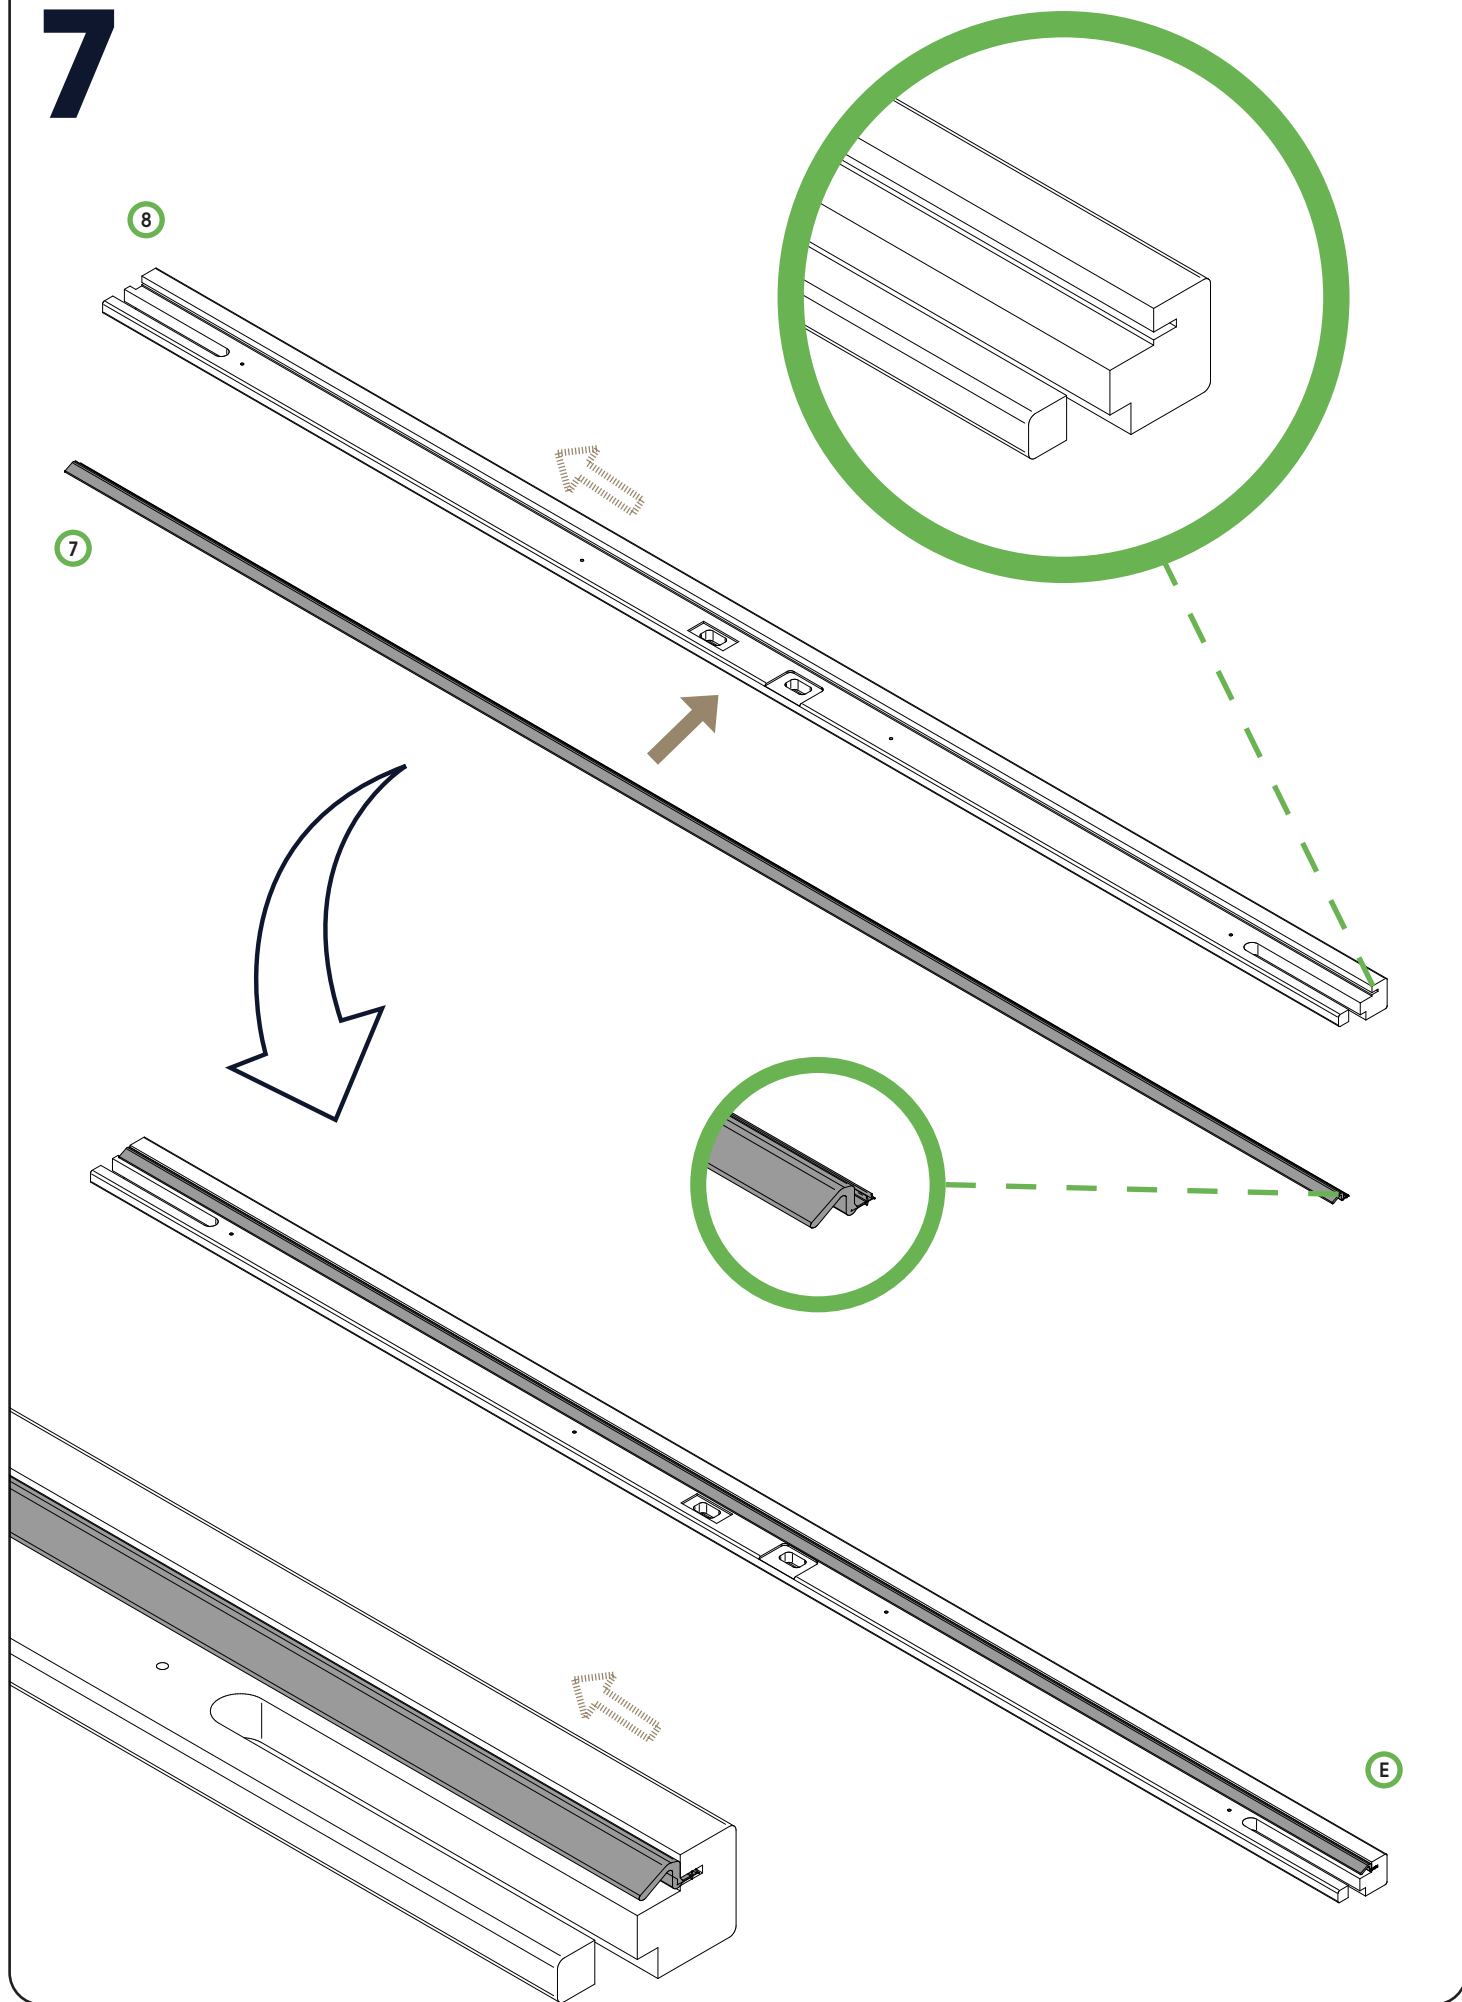

door⁺
more

DOUBLE DOOR WITH FRAME ASSEMBLY

Double Door Frame Assembly Instructions - 80"H, 4-9/16" Jamb, Left Hand Inswing

IMPROPER INSTALLATION OR USE OF THIS PRODUCT MAY RESULT IN INJURY OR DAMAGE.

TO ENSURE SAFE INSTALLATION AND USE, FOLLOW THESE PRECAUTIONS:

4

5

6

7

8

12 PRE HUNG DOUBLE DOOR WITH FRAME ASSEMBLY

door⁺
more

9