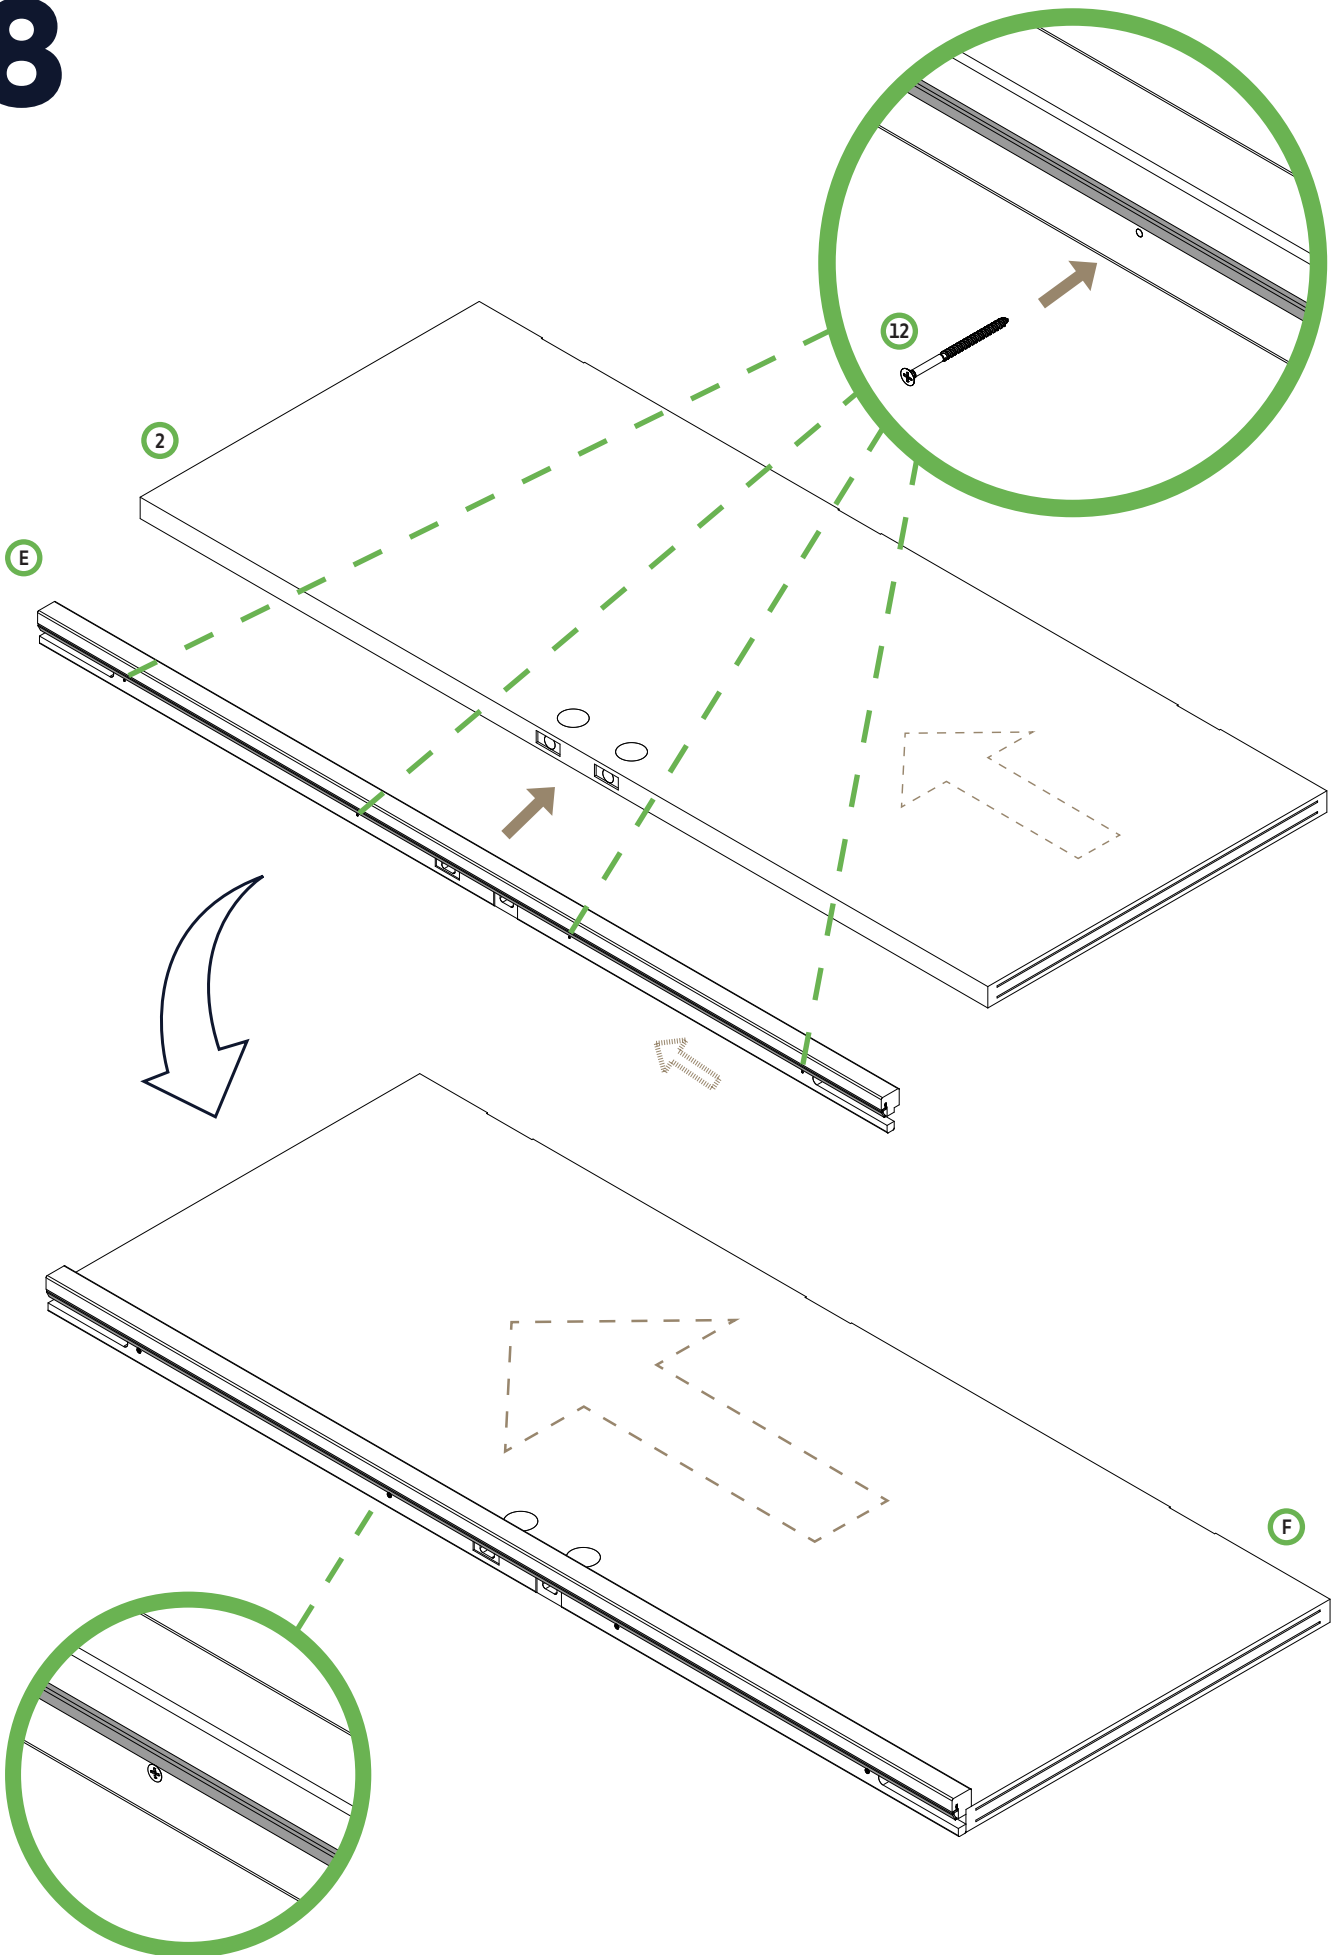

door⁺
more

DOUBLE DOOR WITH FRAME ASSEMBLY

Double Door Frame Assembly Instructions - 80"H, 4-9/16" Jamb, Left Hand Inswing

IMPROPER INSTALLATION OR USE OF THIS PRODUCT MAY RESULT IN INJURY OR DAMAGE.

TO ENSURE SAFE INSTALLATION AND USE, FOLLOW THESE PRECAUTIONS:

4

5

6

7

8

12 PRE HUNG DOUBLE DOOR WITH FRAME ASSEMBLY

door⁺
more

9