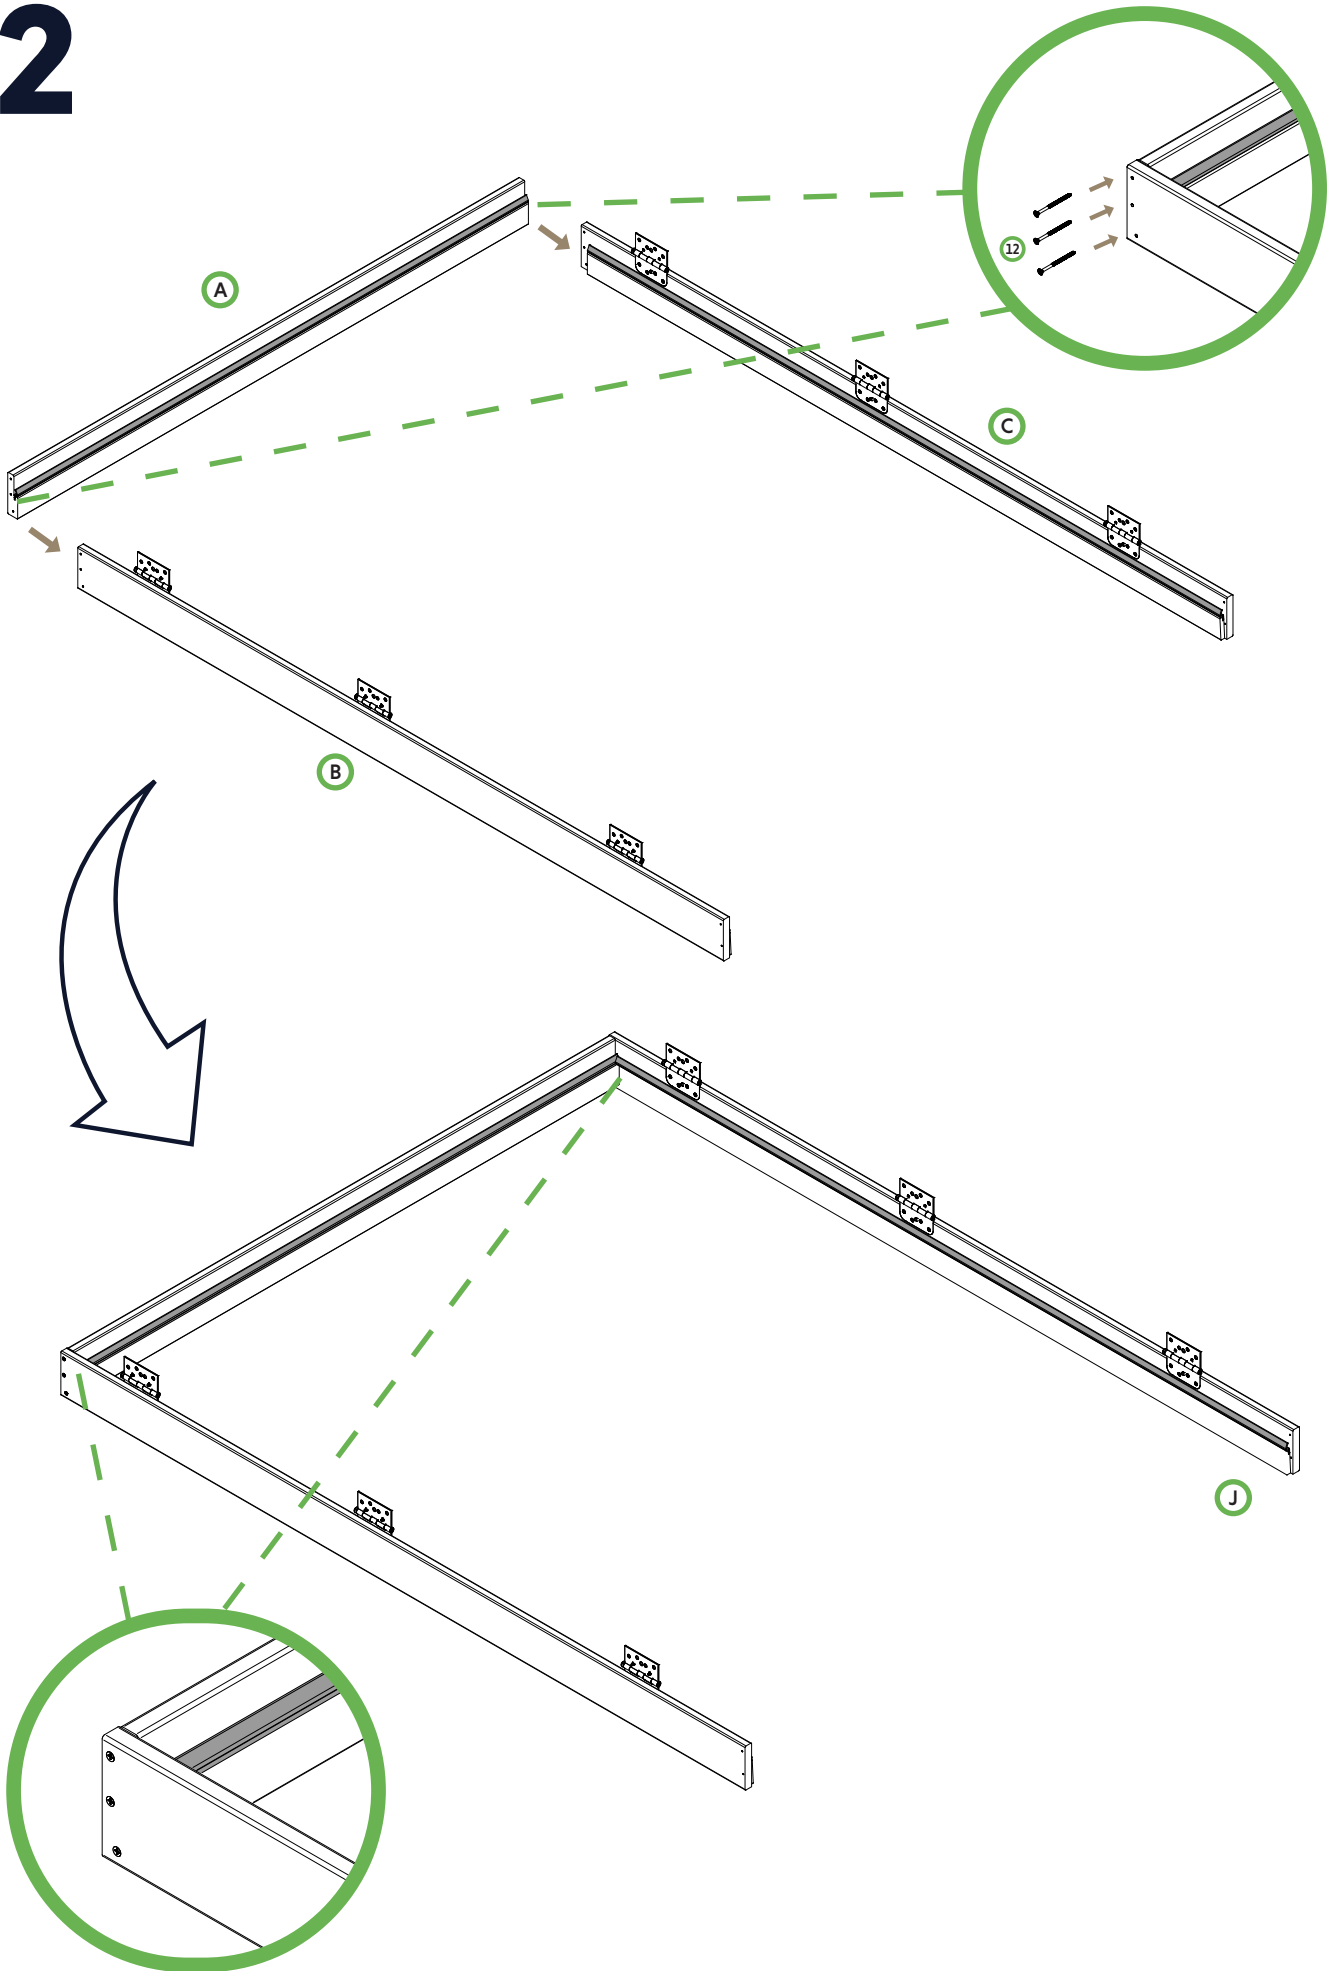

door⁺
more

DOUBLE DOOR WITH FRAME ASSEMBLY

Double Door Frame Assembly Instructions - 80"H, 4-9/16" Jamb, Left Hand Inswing

IMPROPER INSTALLATION OR USE OF THIS PRODUCT MAY RESULT IN INJURY OR DAMAGE.

TO ENSURE SAFE INSTALLATION AND USE, FOLLOW THESE PRECAUTIONS:

13 PRE HUNG DOUBLE DOOR WITH FRAME ASSEMBLY

do⁺or
more

10

G

3

H

11

12