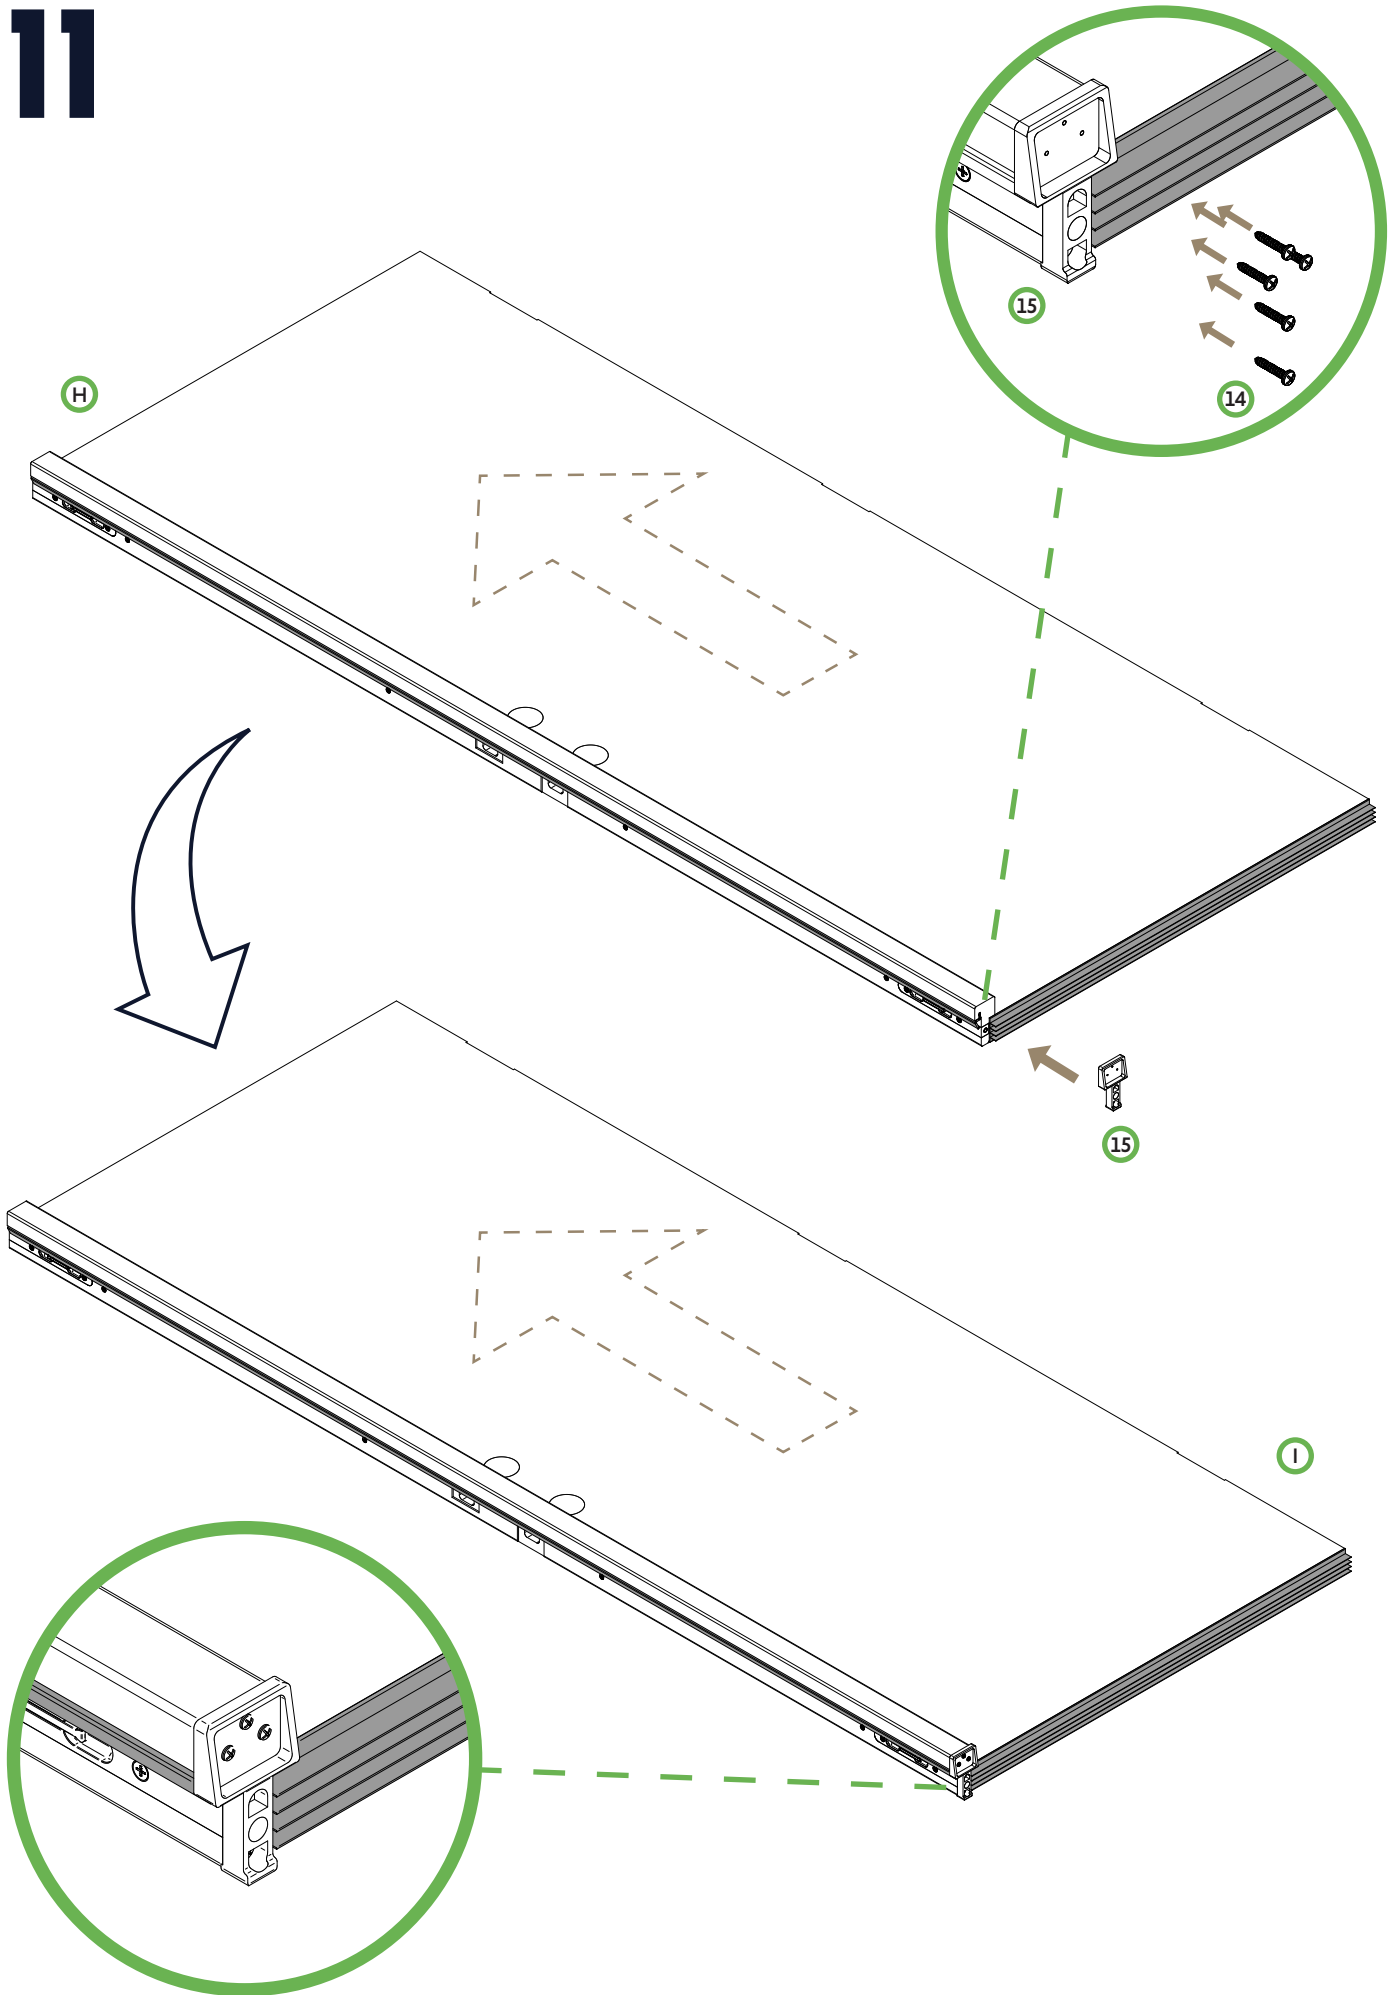

door⁺
more

DOUBLE DOOR WITH FRAME ASSEMBLY

Double Door Frame Assembly Instructions - 80"H, 4-9/16" Jamb, Left Hand Inswing

IMPROPER INSTALLATION OR USE OF THIS PRODUCT MAY RESULT IN INJURY OR DAMAGE.

TO ENSURE SAFE INSTALLATION AND USE, FOLLOW THESE PRECAUTIONS:

13 PRE HUNG DOUBLE DOOR WITH FRAME ASSEMBLY

do⁺or
more

10

G

3

H

11

12