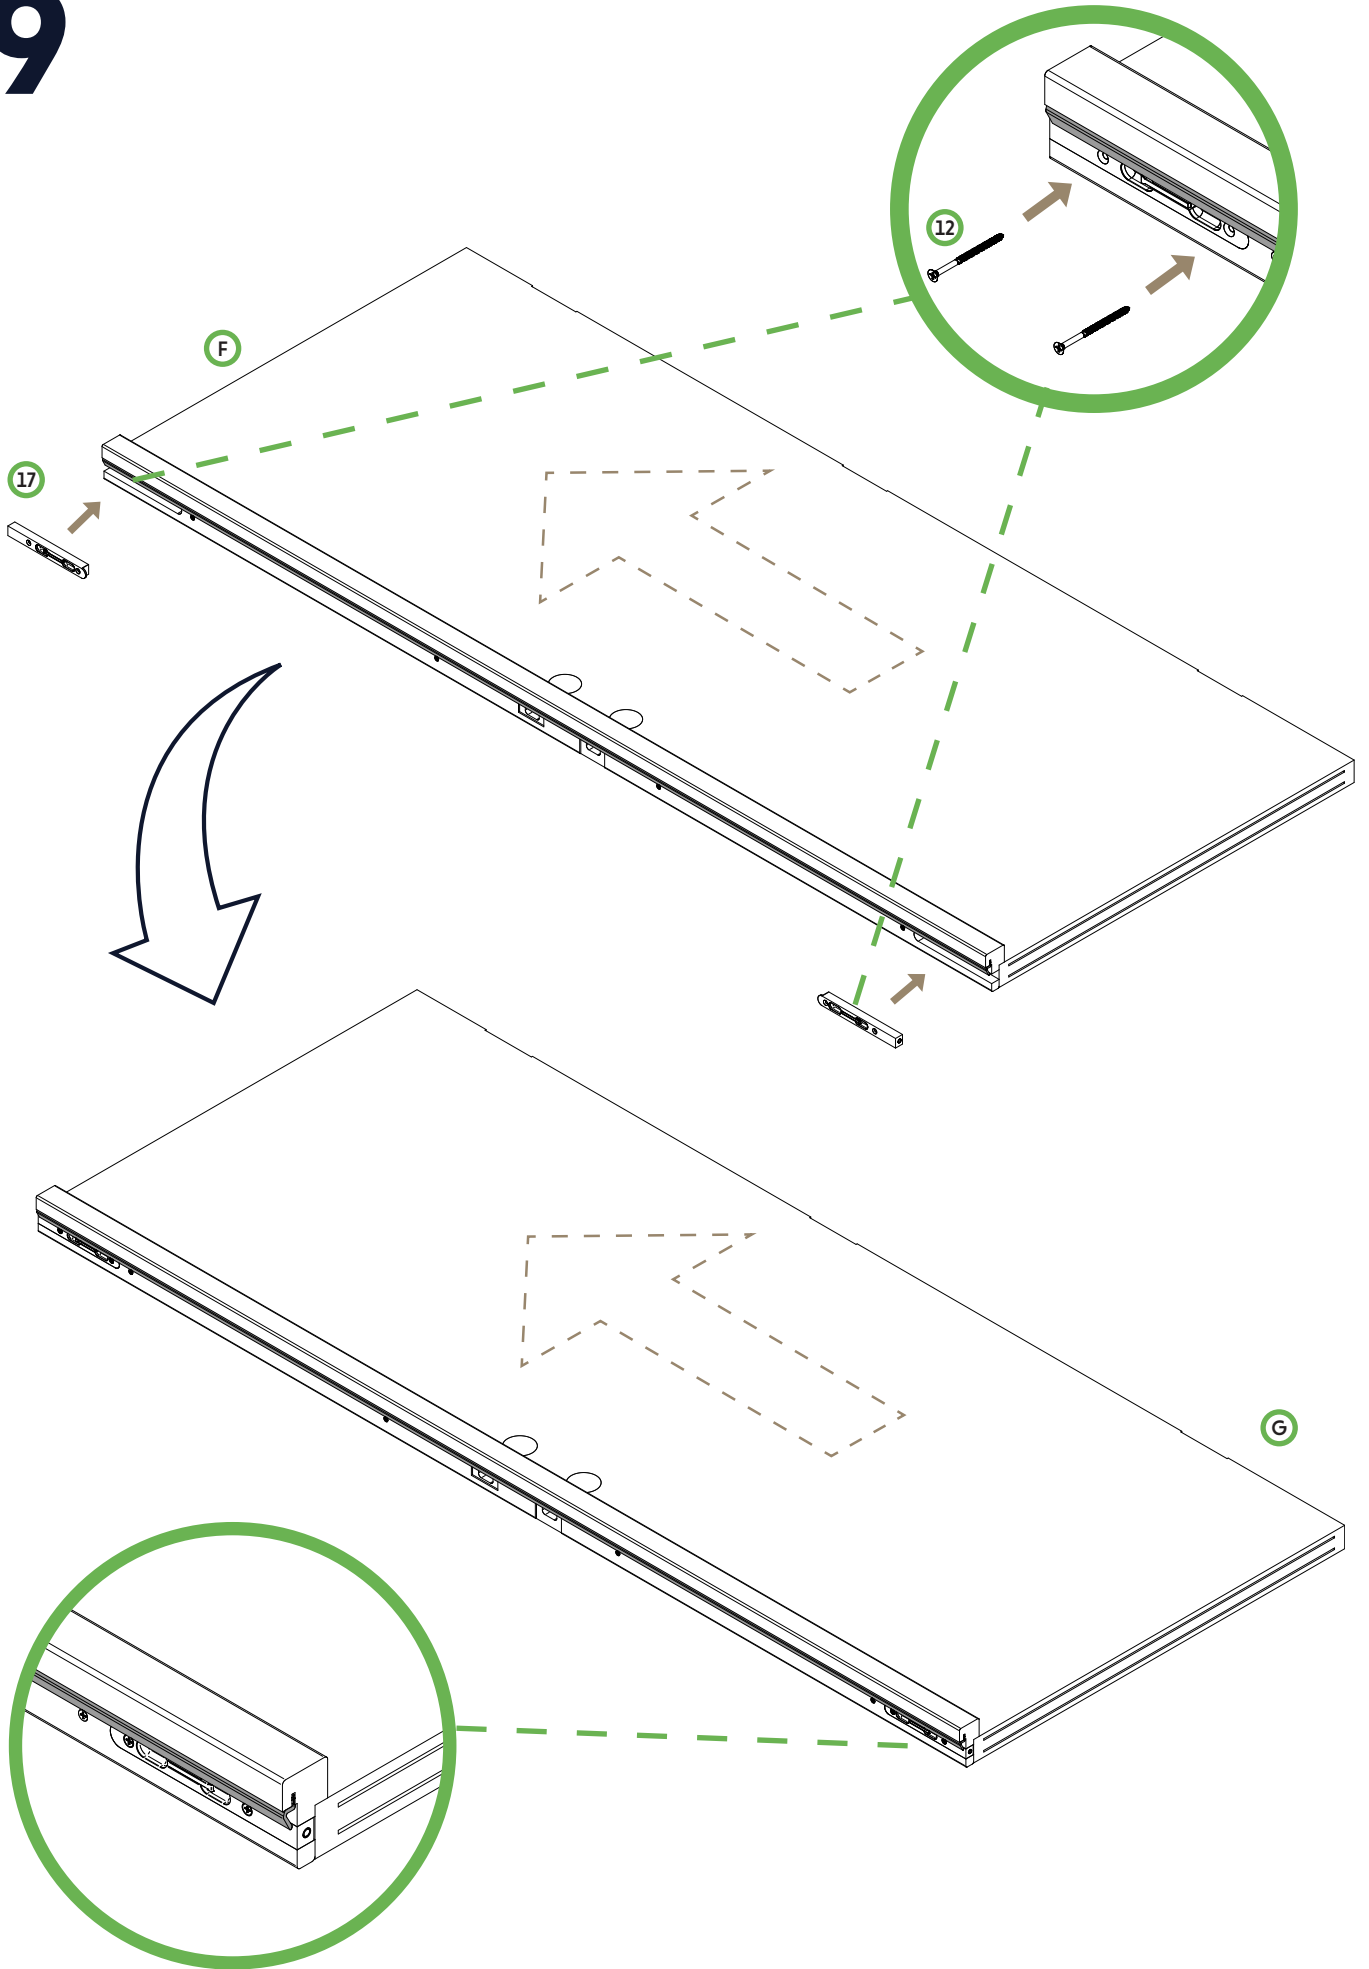

door⁺
more

DOUBLE DOOR WITH FRAME ASSEMBLY

Double Door Frame Assembly Instructions - 80"H, 4-9/16" Jamb, Left Hand Inswing

IMPROPER INSTALLATION OR USE OF THIS PRODUCT MAY RESULT IN INJURY OR DAMAGE.

TO ENSURE SAFE INSTALLATION AND USE, FOLLOW THESE PRECAUTIONS:

4

5

6

7

8

12 PRE HUNG DOUBLE DOOR WITH FRAME ASSEMBLY

door⁺
more

9