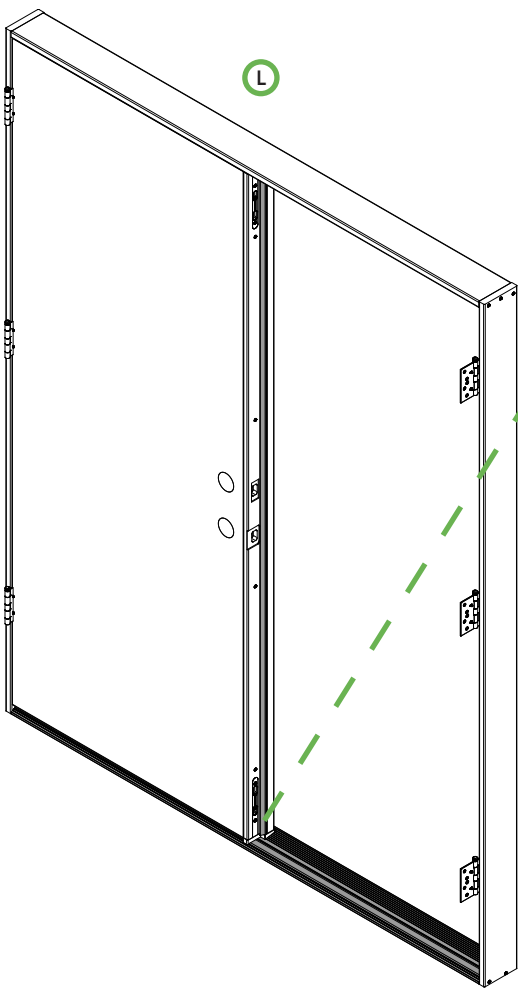

door⁺
more

DOUBLE DOOR WITH FRAME ASSEMBLY

Double Door Frame Assembly Instructions - 80"H, 4-9/16" Jamb, Left Hand Inswing

IMPROPER INSTALLATION OR USE OF THIS PRODUCT MAY RESULT IN INJURY OR DAMAGE.

TO ENSURE SAFE INSTALLATION AND USE, FOLLOW THESE PRECAUTIONS:

13 PRE HUNG DOUBLE DOOR WITH FRAME ASSEMBLY

do⁺or
more

10

G

3

H

11

12

13

14

15

16

17