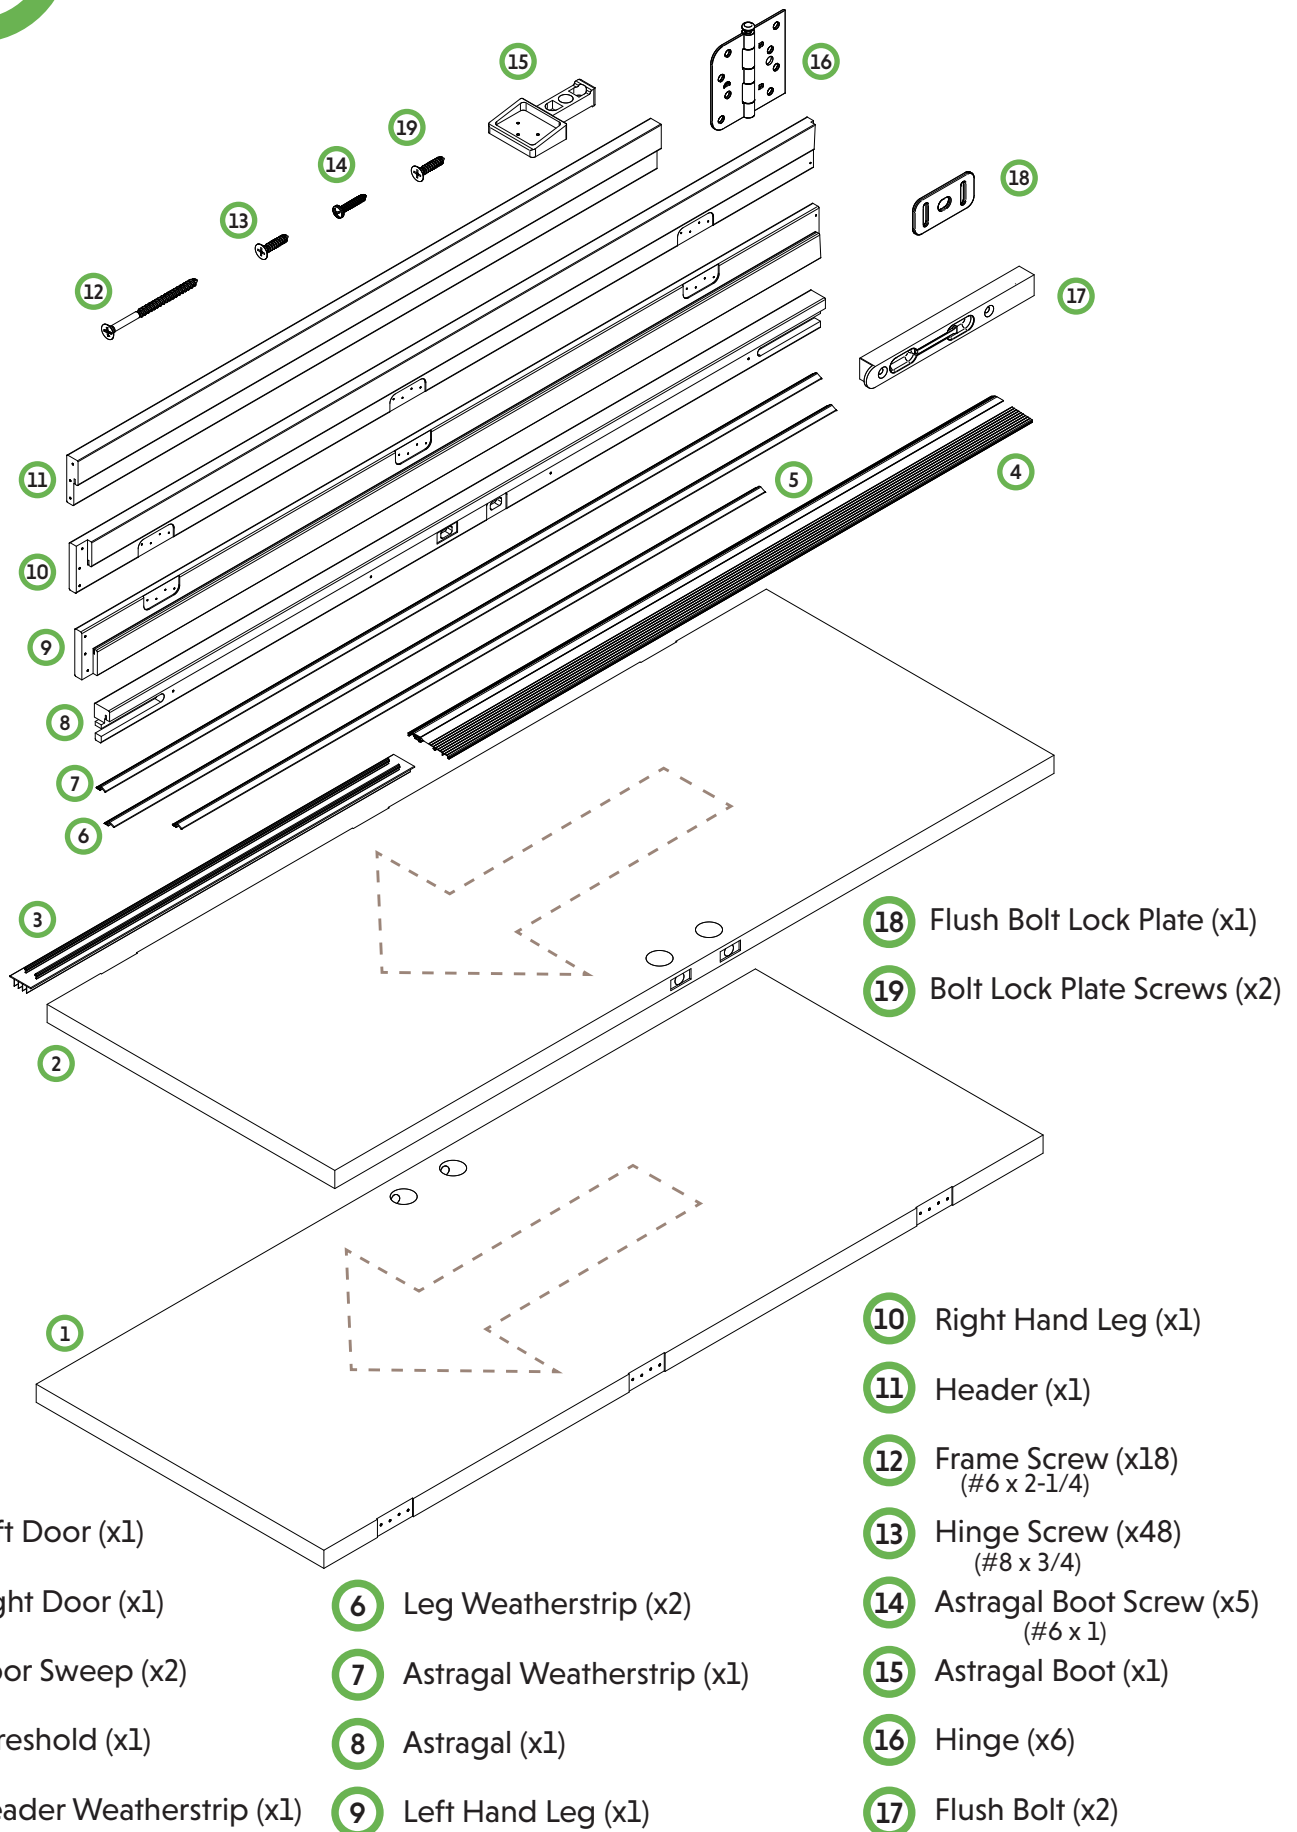

door⁺
more

DOUBLE DOOR WITH FRAME ASSEMBLY

Double Door Frame Assembly Instructions - 80"H, 4-9/16" Jamb, Left Hand Inswing

IMPROPER INSTALLATION OR USE OF THIS PRODUCT MAY RESULT IN INJURY OR DAMAGE.

TO ENSURE SAFE INSTALLATION AND USE, FOLLOW THESE PRECAUTIONS:

- ALWAYS follow the provided installation instructions carefully.
- NEVER install the door frame on an unstable or uneven surface.
- NEVER allow children to hang, swing, or climb on the door or frame.
- ENSURE all screws and fittings are securely tightened before use.
- DO NOT force the door into place if alignment issues occur adjust the frame accordingly.
- DO NOT modify or remove any structural components, as this may compromise stability and safety.
- USE appropriate tools and safety gear during installation.

YOUR PRE-HUNG DOOR KIT INCLUDES THE FOLLOWING COMPONENTS

① Left Door (x1)

② Right Door (x1)

③ Door Sweep (x2)

④ Threshold (x1)

⑤ Header Weatherstrip (x1)

⑥ Leg Weatherstrip (x2)

⑦ Astragal Weatherstrip (x1)

⑧ Astragal (x1)

⑨ Left Hand Leg (x1)

⑱ Flush Bolt Lock Plate (x1)

⑲ Bolt Lock Plate Screws (x2)

⑩ Right Hand Leg (x1)

⑪ Header (x1)

⑫ Frame Screw (x18)
(#6 x 2-1/4)

⑬ Hinge Screw (x48)
(#8 x 3/4)