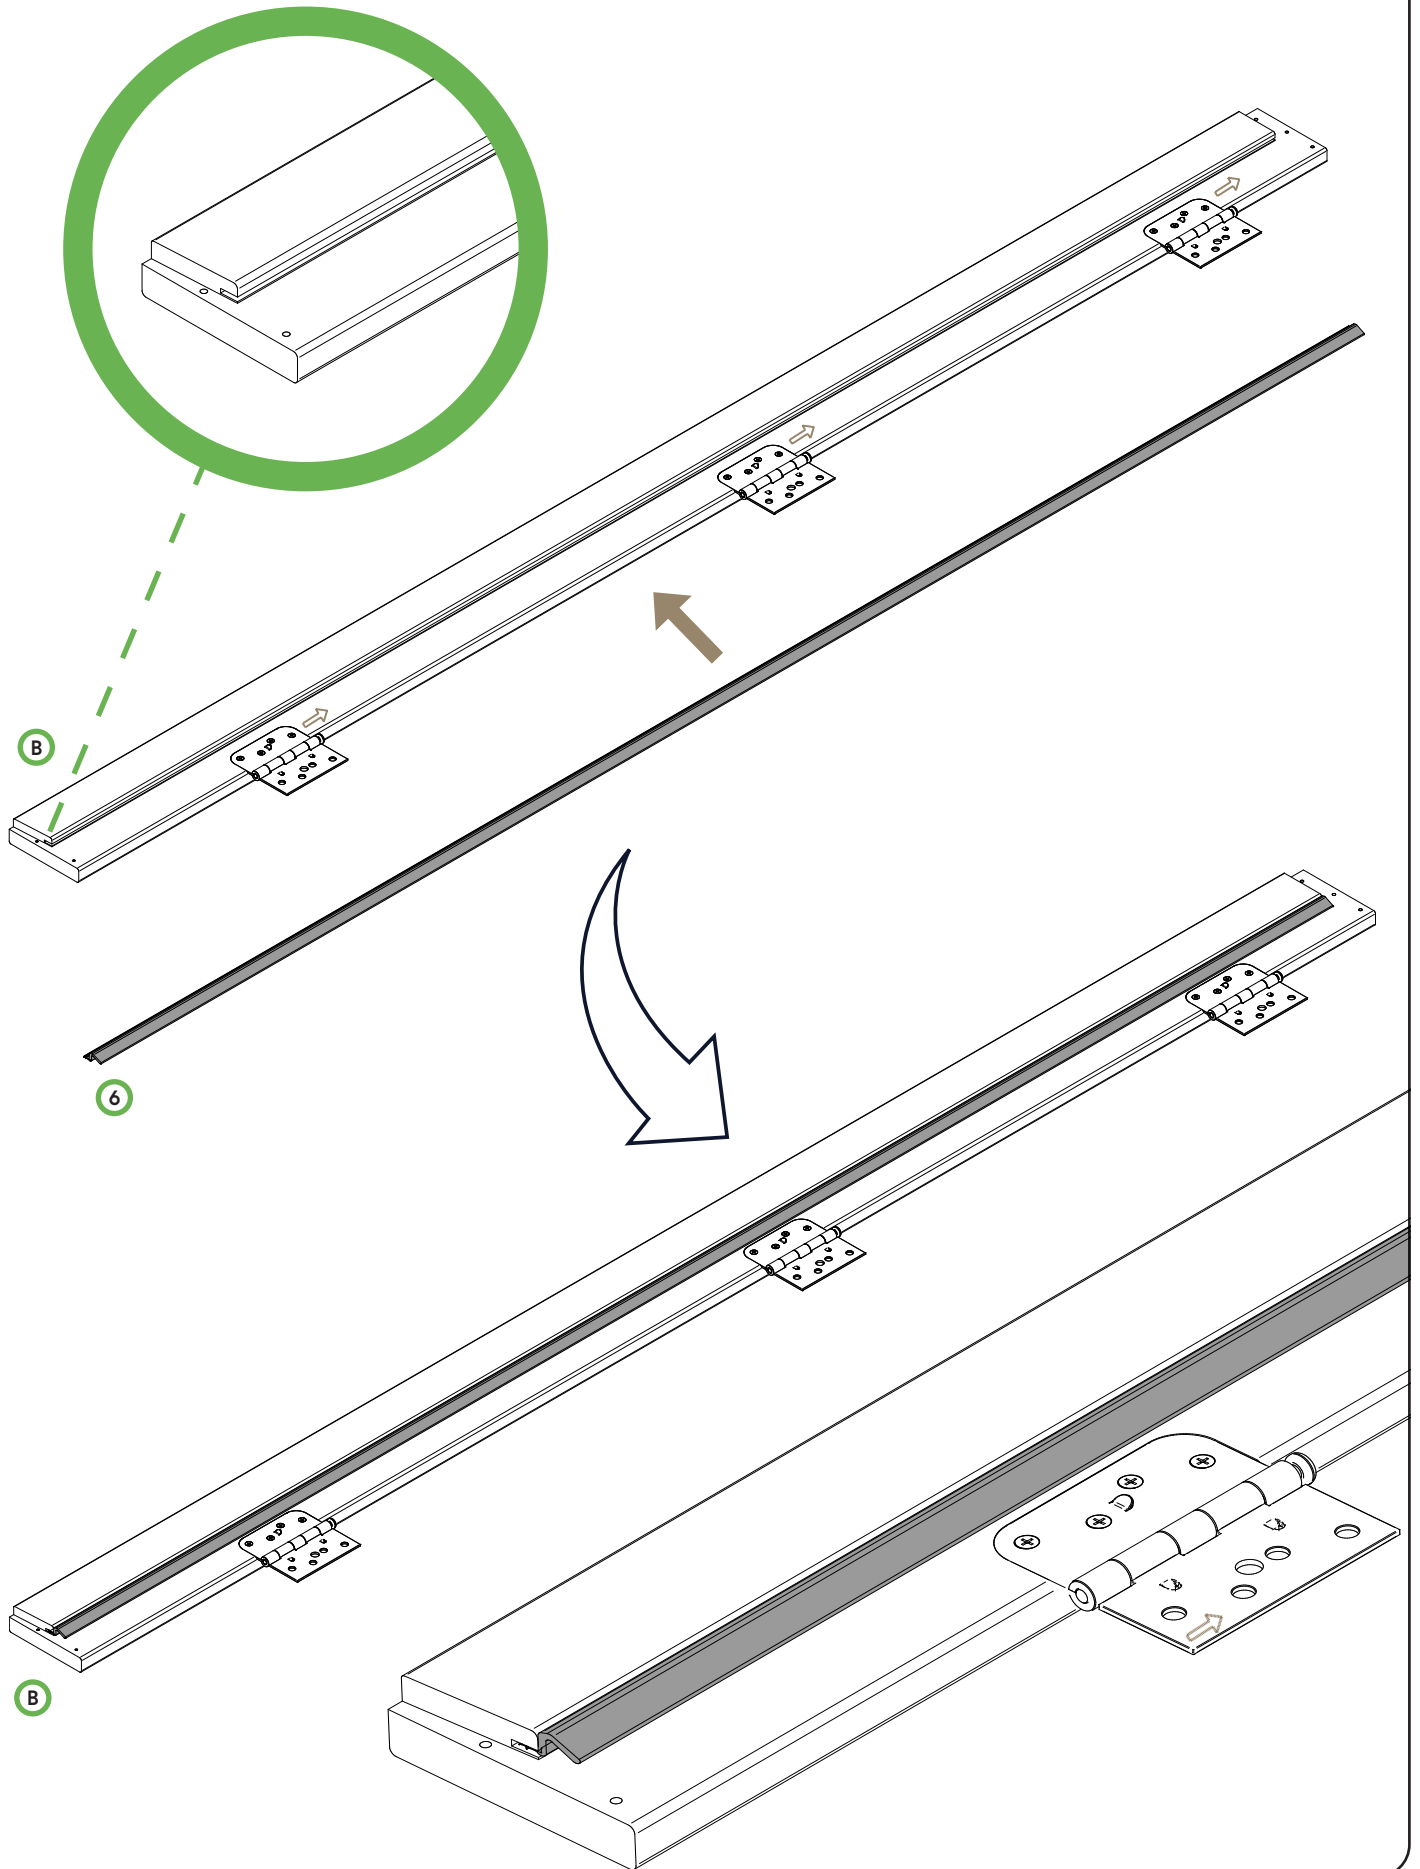

3

7 PRE HUNG DOUBLE DOOR WITH FRAME ASSEMBLY