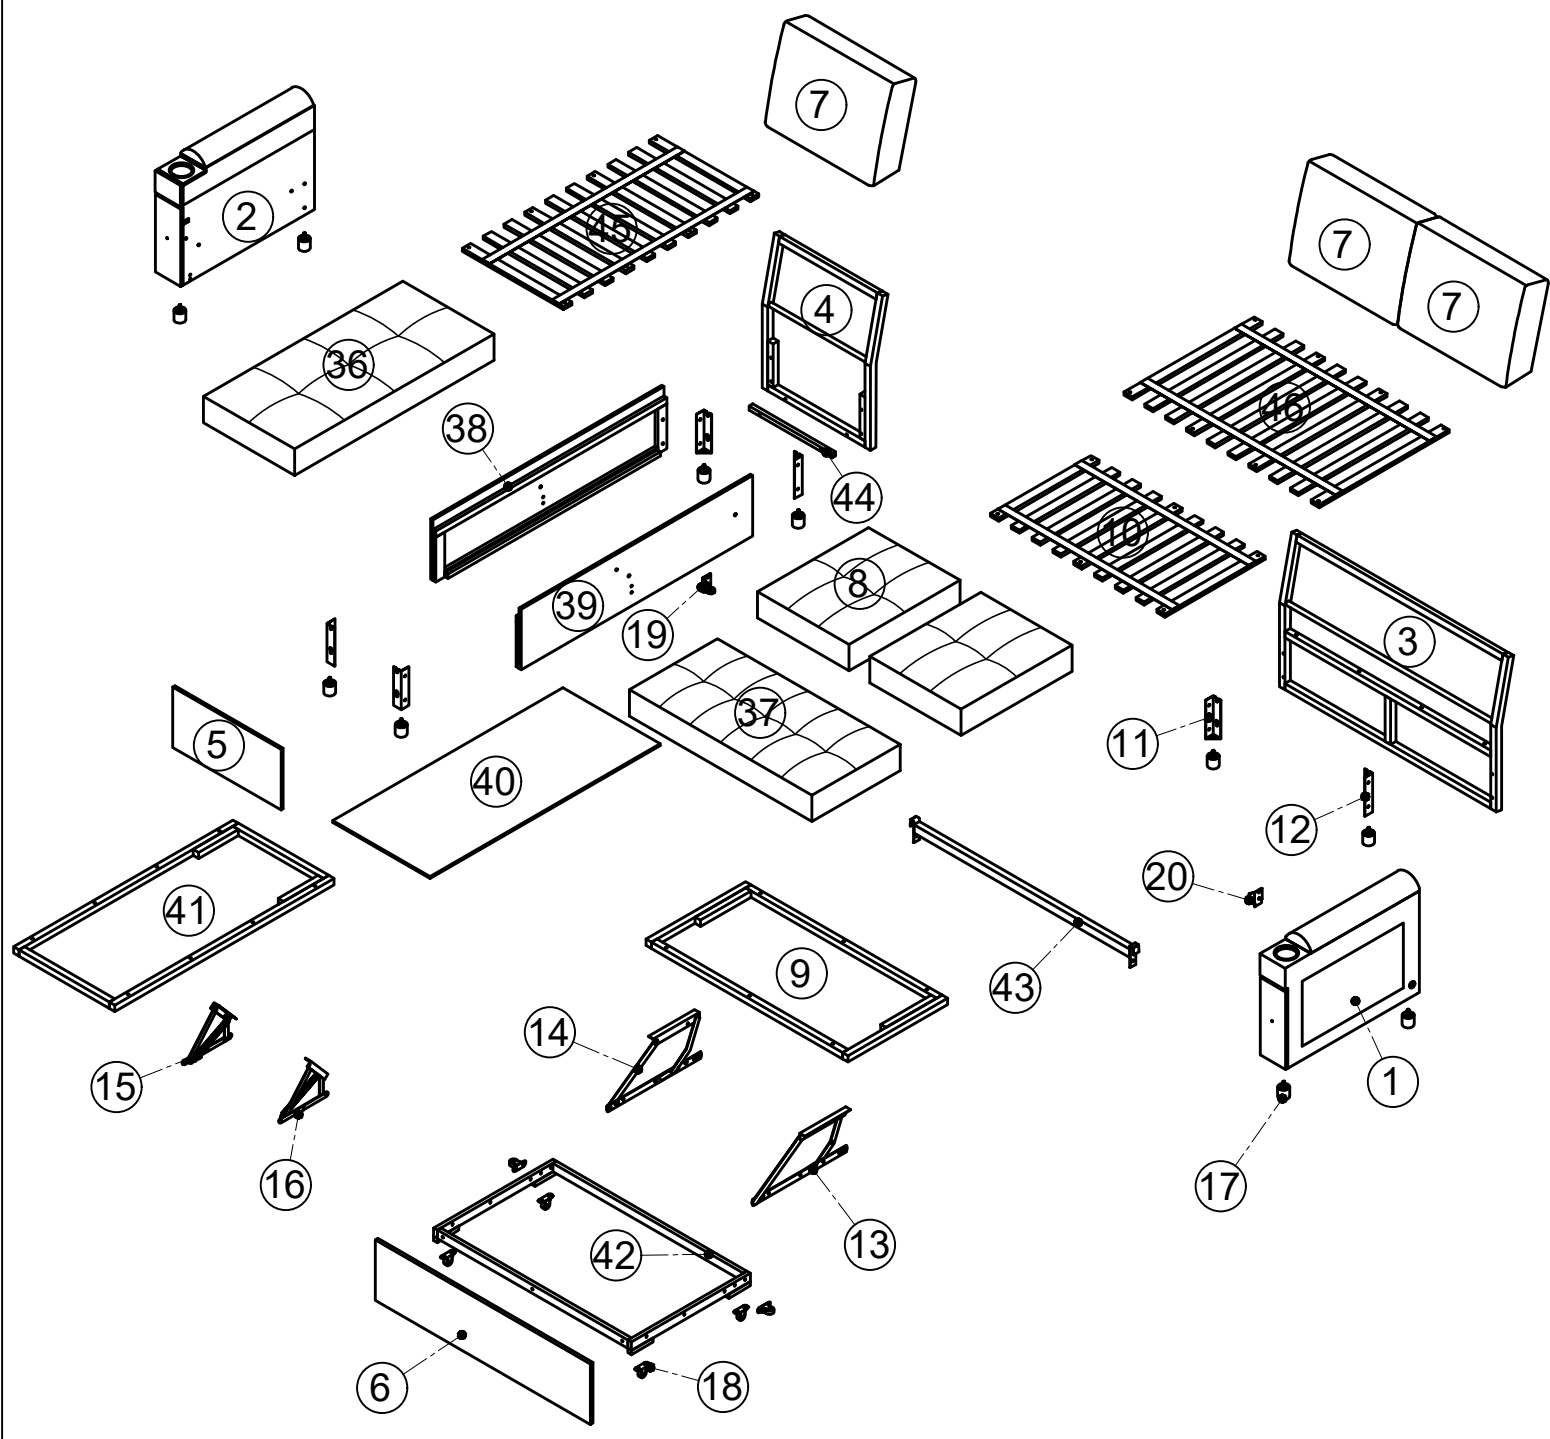

### COMPONENT LIST

7		2	Back Cushion
36		1	Chaise Cushion
37		1	Loveseat Cushion
38		1	Left Side Panel
39		1	Right Side Panel
40		1	Bottom Panel
41		1	Chaise Body

NO.	DRAWING	QTY	DESCRIPTION
④②		1	Loveseat Body
④③		1	Connecting Bar
④④		1	Support Bar
④⑤		1	Brace Chaise
④⑥		1	Big Brace Loveseat

- |  |   |   |  |
|--|---|---|--|
| (11)  x 3 pcs | (18)  x 6 pcs  | (25)  x 3 pcs  | (32)  x 3 pcs |
| (12)  x 3 pcs | (19)  x 1 pc   | (26)  x 31 pcs | (33)  x 1 pc  |
| (13)  x 1 pc  | (20)  x 1 pc   | (27)  x 52 pcs | (34)  x 1 pc  |
| (14)  x 1 pc  | (21)  x 30 pcs | (28)  x 2 pcs  | (35)  x 1 pc  |
| (15)  x 1 pc  | (22)  x 28 pcs | (29)  x 2 pcs  | (47)  x 6 pcs |
| (16)  x 1 pc  | (23)  x 4 pcs  | (30)  x 2 pcs  |  |
| (17)  x 10 pc | (24)  x 16 pcs | (31)  x 2 pcs  |  |

# PARTSLIST

						
Right Arm x 1 pc	Left Arm x 1 pc	Loveseat Backrest x 1 pc	Chaise Backrest x 1 pc	Front Panel x 1 pc	Front Drawer Panel x 1 pc	Back Cushion x 3 pcs
						
Short Seat Cushion x 2 pcs	Loveseat Body x 1 pc	Small Brace Loveseat x 1 pc	Left L Pad x 3 pcs	Right L Pad x 3 pcs	Right Elbow Hinge x 1 pc	Left Elbow Hinge x 1 pc
						
Left Elbow Hinge x 1 pc	Right Elbow Hinge x 1 pc	Round Leg x 10 pcs	Wheels x 6 pcs	Left Pads L x 1 pc	Right Pads L x 1 pc	Bolt 1/4" x 35 mm x 30 pcs
						
Bolt 1/4" x 20 mm x 28 pcs	Bolt 5/16" x 50 mm x 4 pcs	Bolt 5/16" x 20 mm x 16 pcs	Bolt 5/16" x 40 mm x 3 pcs	Flat Washer Ø8 5/16" x 31 pcs	Flat Washer Ø6 1/4" x 52 pcs	Hex Nut M8 5/16" x 2 pcs
						
Handle Drawer x 2 pcs	Vis 3/16" x 15mm x 2 pcs	Flat Washer Ø5 3/16" x 2 pcs	Fabric Handle x 3 pcs	Wrench x 1 pc	Allen Key x 1 pc	Allen Key x 1 pc
						
Chaise Cushion x 1 pc	Loveseat Cushion x 1 pc	Left Side Panel x 1 pc	Right Side Panel x 1 pc	Bottom Panel x 1 pc	Chaise Body x 1 pc	Loveseat Body x 1 pc
						
Connecting Bar x 1 pc	Support Bar x 1 pc	Brace Chaise x 1 pc	Big Brace Loveseat x 1 pc	Bolt 5/16" x 35 mm x 6 pcs		