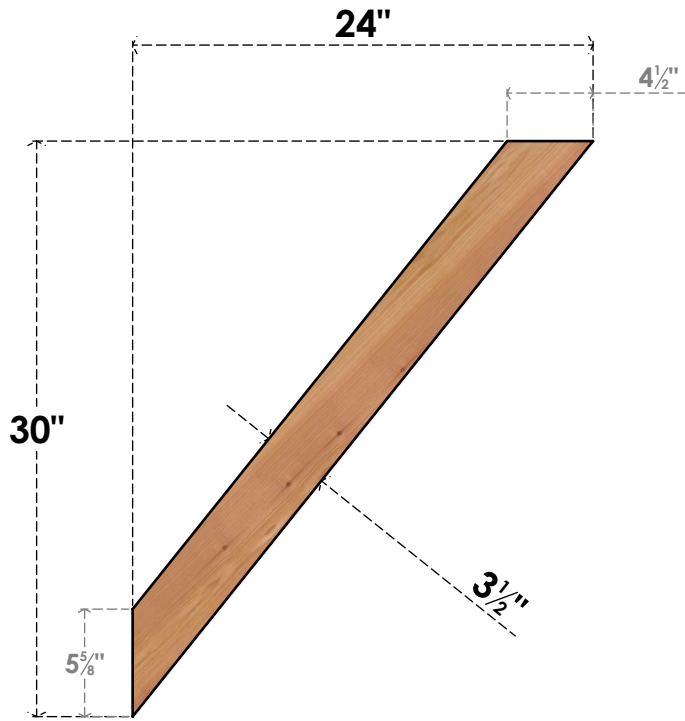

BRC04X24X30TRA00SWR

3 1/2"W X 24"D X 30"H TRADITIONAL SMOOTH BRACE, WESTERN RED CEDAR

SIDE

FRONT

EKENA MILLWORK
 2300 WEST MAIN ST.
 CLARKSVILLE, TX 75426
 TOLL FREE: 866-607-0453
 WWW.EKENAMILLWORK.COM

NOTES