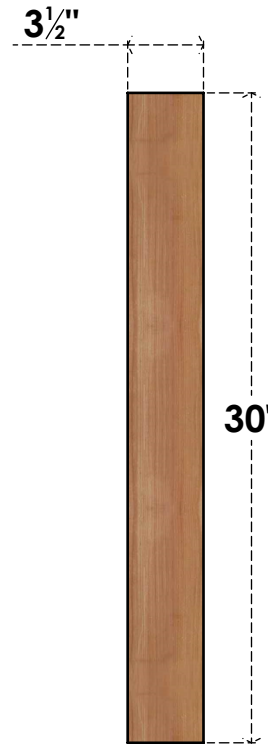

BRC04X24X30TRA00SWR

3 1/2"W X 24"D X 30"H TRADITIONAL SMOOTH BRACE, WESTERN RED CEDAR

SIDE

FRONT

EKENA MILLWORK
 2300 WEST MAIN ST.
 CLARKSVILLE, TX 75426
 TOLL FREE: 866-607-0453
 WWW.EKENAMILLWORK.COM

NOTES