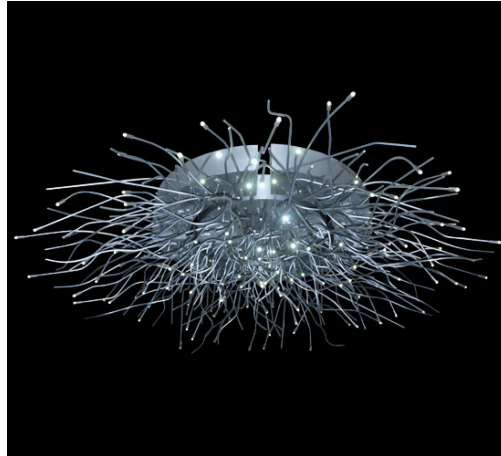

127"W MEDUSA 120 LT LED FLUSHMOUNT | 132235

ADDITIONAL INFORMATION

Dimensions and Weight	Availability:: Custom Crafted In Yorkville, New York Please Allow 56 Days Item Maximum Height:: 28" Item Length or Square:: 127" Length Item Width or Depth:: 127" Width Item Weight:: 282 lbs.
Lamping	Base Type:: BAYONET Quantity:: 120 Shape:: G18 Wattage:: 1.2
Other	Family:: Medusa Metal Finish:: Brushed Aluminum