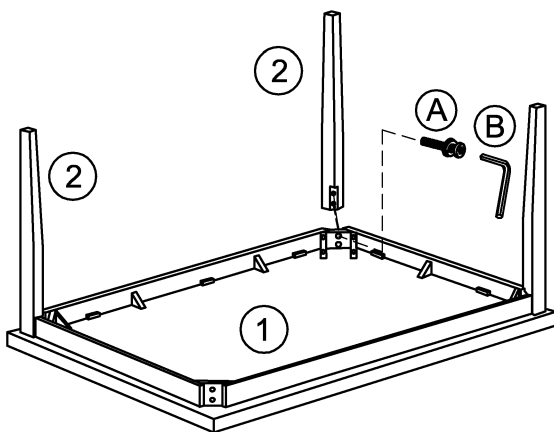

ASSEMBLY INSTRUCTION

Thank you for purchasing this quality product. Be sure to check all packing material carefully for small parts which may have come loose inside the carton during shipment. Separate, identify and count all parts and metal hardware. Compare with parts list to be sure all parts are present. If any part(s) are missing or damaged, please contact your local furniture dealer. For efficient and speedy service, please indicate the model number and code letter of part(s) needed.

*** Do not fully tighten screws until fully assembled ***

COMPONENT PARTS		
DESCRIPTION	PART NAME	Q'TY(PCS)
①	TOP 	1
②	LEG 	4

HARDWARE REQUIRED:

Ⓐ ALLEN BOLT 5/16" *2-3/4" - 8PCS

Ⓑ ALLEN KEY 5MM - 1PC

Attention:

*** Mattresses not included.

*** Some number parts listed on the instruction sheet may not be in parts bag as they may already be assembled. Carefully check parts and packing materials prior to ordering replacements.

How to Assemble:

STEP 1: