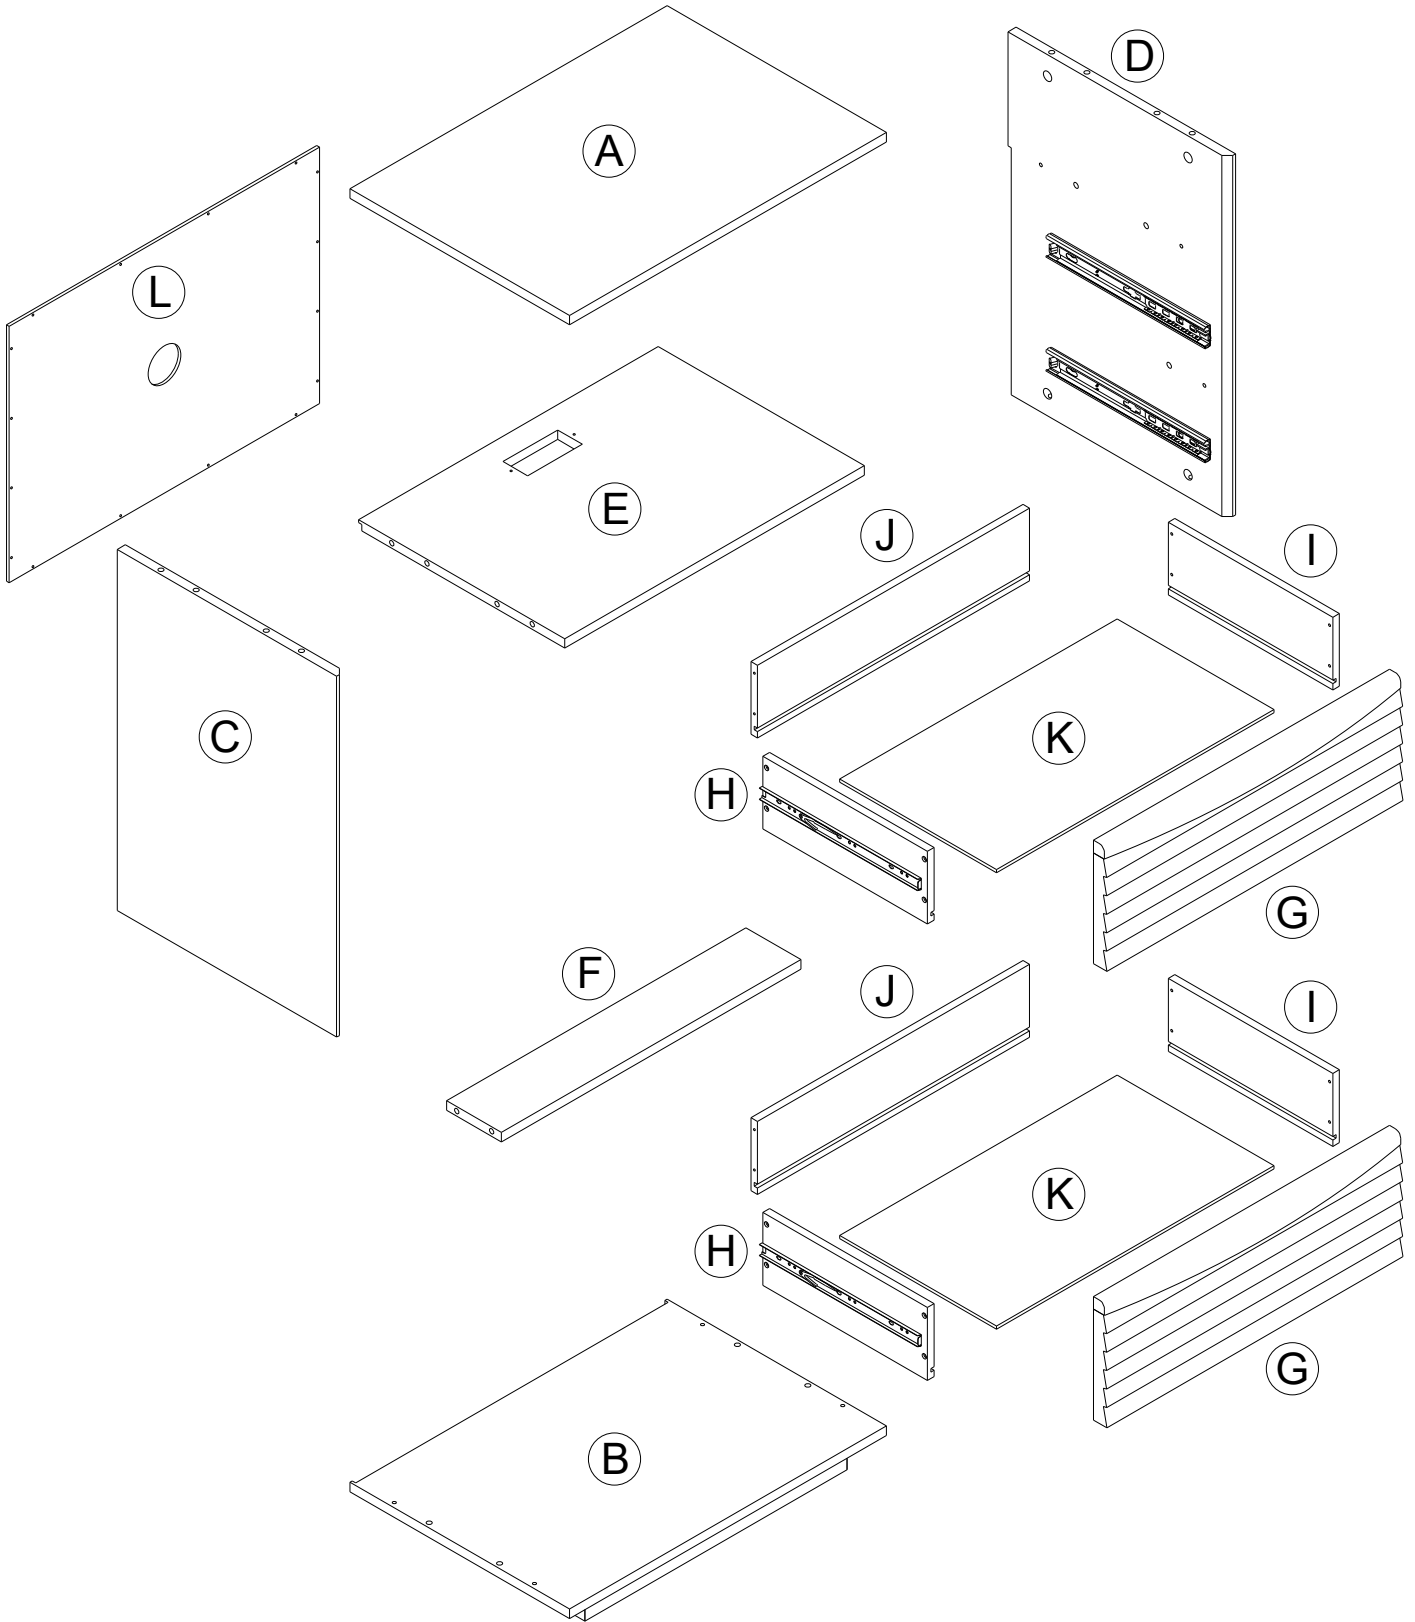

ASSEMBLY INSTRUCTIONS