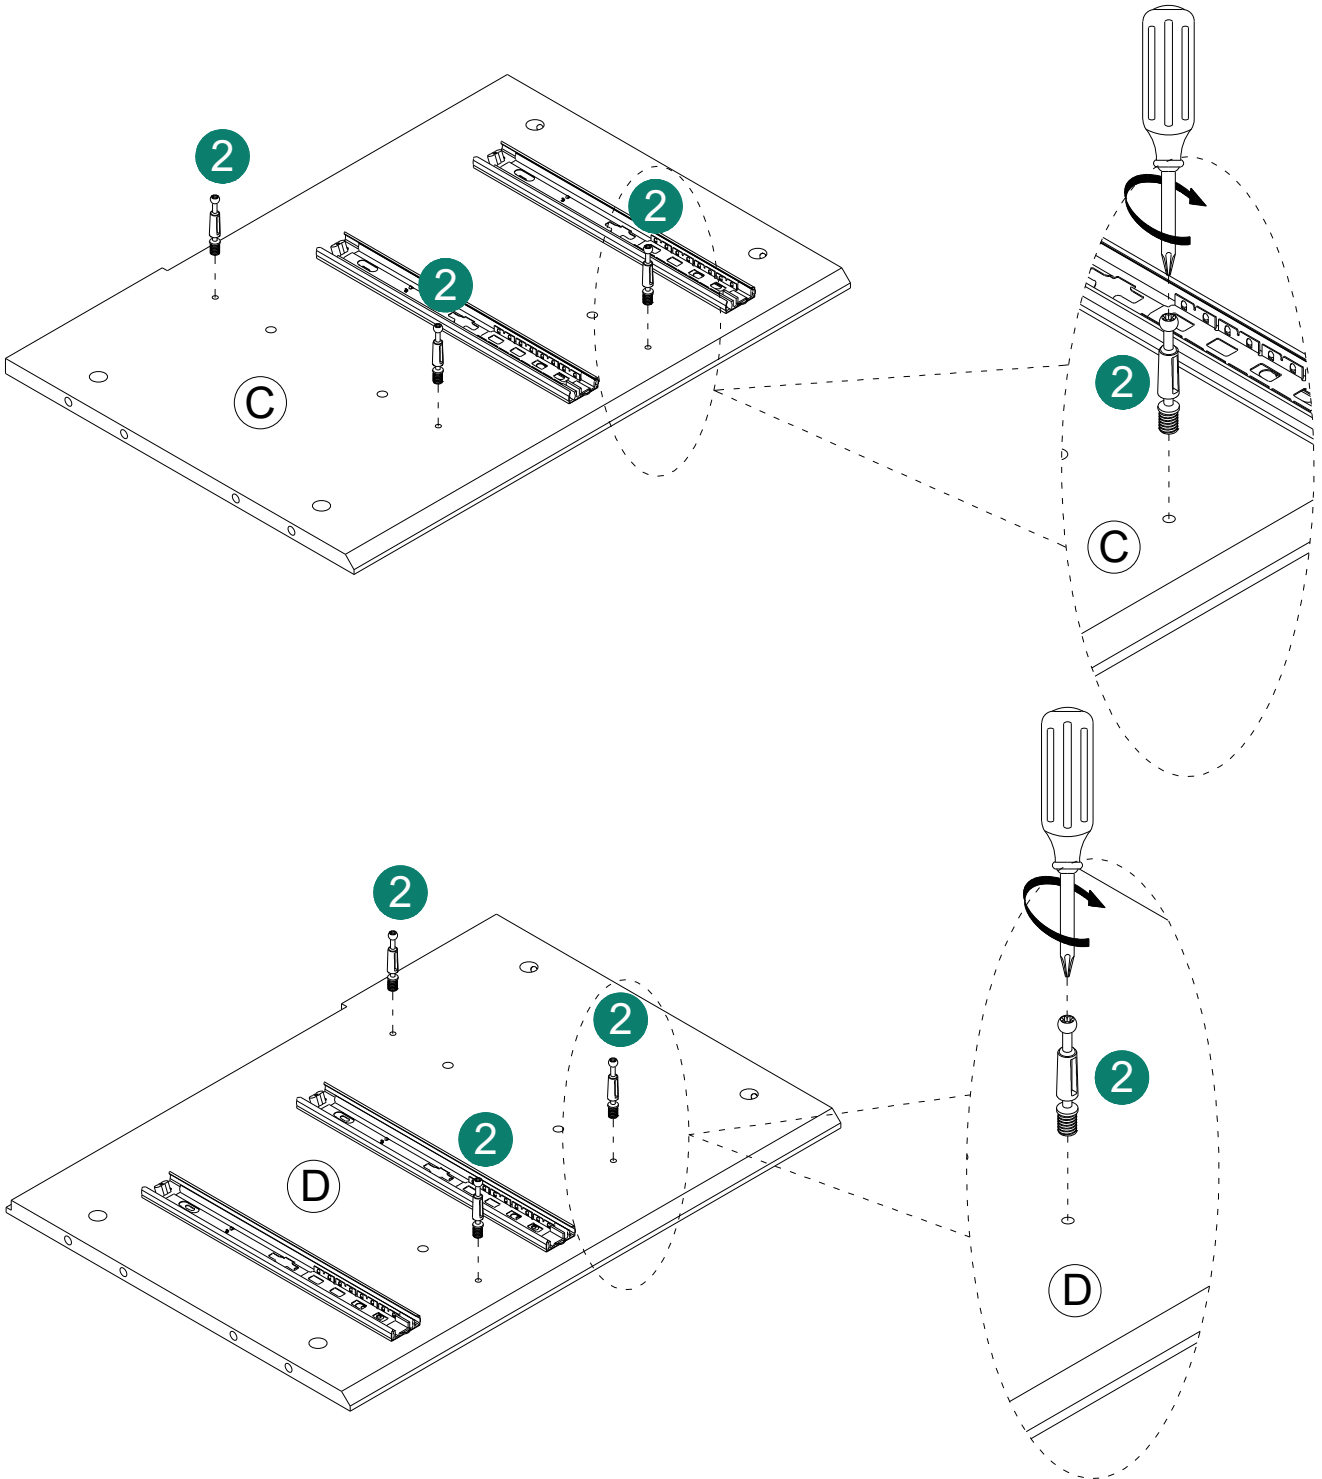

Recommended installers:2

Put a carpet on the floor
before unpacking

Estimate installation time:
30minutes

ASSEMBLY INSTRUCTIONS

PART LIST

Item no.	Reference Image	Qty	Item no.	Reference Image	Qty
(A)		X1	(G)		X2
(B)		X1	(H)		X2
(C)		X1	(I)		X2
(D)		X1	(J)		X2
(E)		X1	(K)		X2
(F)		X2	(L)		X1

ASSEMBLY INSTRUCTIONS

ASSEMBLY INSTRUCTIONS

1

(A) 1PC

(B) 1PC

(2) 8PCS

ASSEMBLY INSTRUCTIONS

2

Ⓒ 1PC

Ⓓ 1PC

② 6PCS

ASSEMBLY INSTRUCTIONS

3

ASSEMBLY INSTRUCTIONS

4

F 1PC