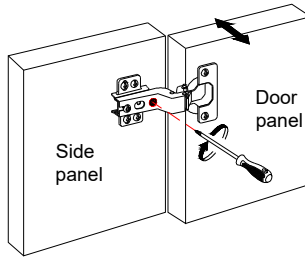

ASSEMBLY INSTRUCTIONS

13

Common Door Panel Issues:

Door panel is not straight

Adjust the door hinges

Finished

The gap between door panels is too large

Adjust the door hinges

Finished

The door panels are not coplanar

Adjust the door hinges

Finished

The two door panels are not at the same height

Adjust the door hinges

Finished