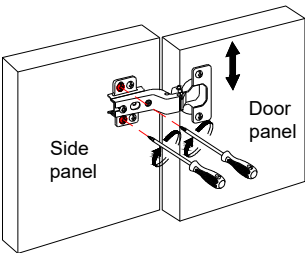

ASSEMBLY INSTRUCTIONS

13

Common Door Panel Issues:

Door panel is not straight

Adjust the door hinges

Finished

The gap between door panels is too large

Adjust the door hinges

Finished

The door panels are not coplanar

Adjust the door hinges

Finished

The two door panels are not at the same height

Adjust the door hinges

Finished