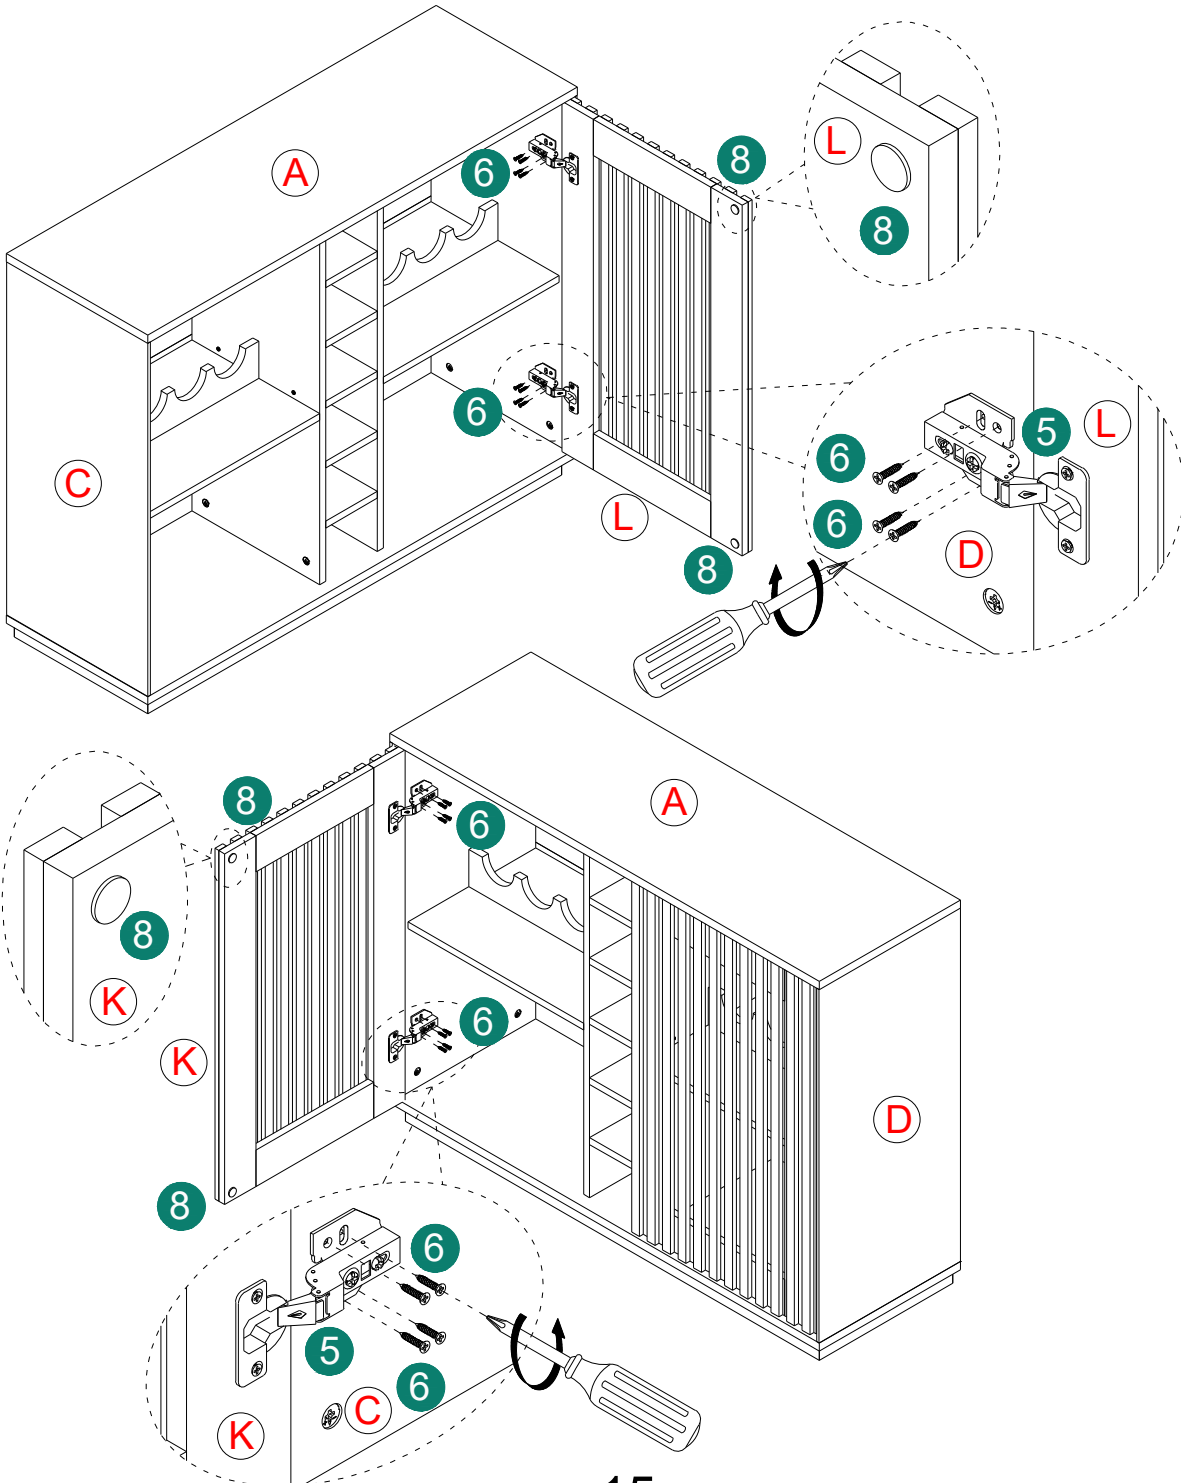

# ASSEMBLY INSTRUCTIONS

11

Ø3\*14mm

⑥ 16PCS

⑧ 4PCS

# ASSEMBLY INSTRUCTIONS

## Front-to-Back Direction Adjustment:

Rotate the screws on the door hinges shown in the image. The door panel can be moved front-back.

Adjustment range: 4mm

②

## Left-Right Direction Adjustment:

Rotate the screws on the door hinges shown in the image. The door panel can be moved left-right.

Adjustment range: 3mm

③