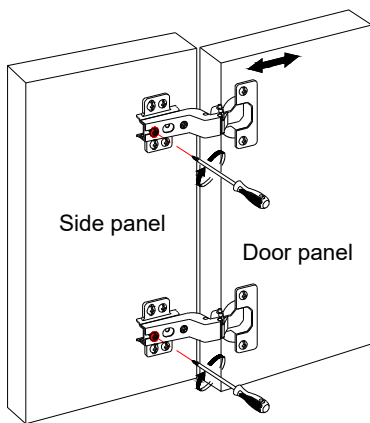

ASSEMBLY INSTRUCTIONS

12

①

Front-to-Back Direction Adjustment:

Rotate the screws on the door hinges shown in the image. The door panel can be moved front-back.

Adjustment range: 4mm