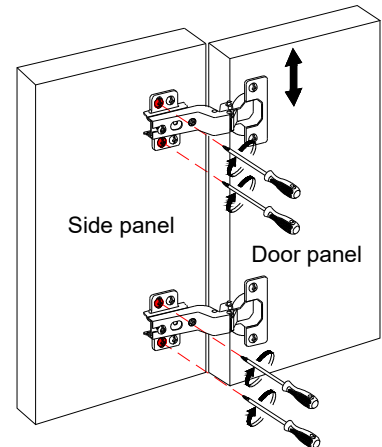

## Front-to-Back Direction Adjustment:

Rotate the screws on the door hinges shown in the image. The door panel can be moved front-back.

Adjustment range: 4mm

②

## Left-Right Direction Adjustment:

Rotate the screws on the door hinges shown in the image. The door panel can be moved left-right.

Adjustment range: 3mm

③

## Up-Down Direction Adjustment:

Rotate the screws on the door hinges shown in the image. The door panel can be moved up-down.

Adjustment range: 4mm