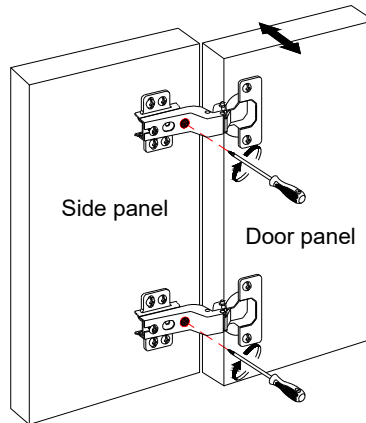

## Front-to-Back Direction Adjustment:

Rotate the screws on the door hinges shown in the image. The door panel can be moved front-back.

Adjustment range: 4mm

②

## Left-Right Direction Adjustment:

Rotate the screws on the door hinges shown in the image. The door panel can be moved left-right.

Adjustment range: 3mm

③