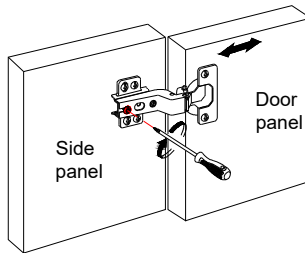

ASSEMBLY INSTRUCTIONS

13

Common Door Panel Issues:

Door panel is not straight

Adjust the door hinges

Finished

The gap between door panels is too large

Adjust the door hinges

Finished

The door panels are not coplanar

Adjust the door hinges

Finished

The two door panels are not at the same height

Adjust the door hinges

Finished