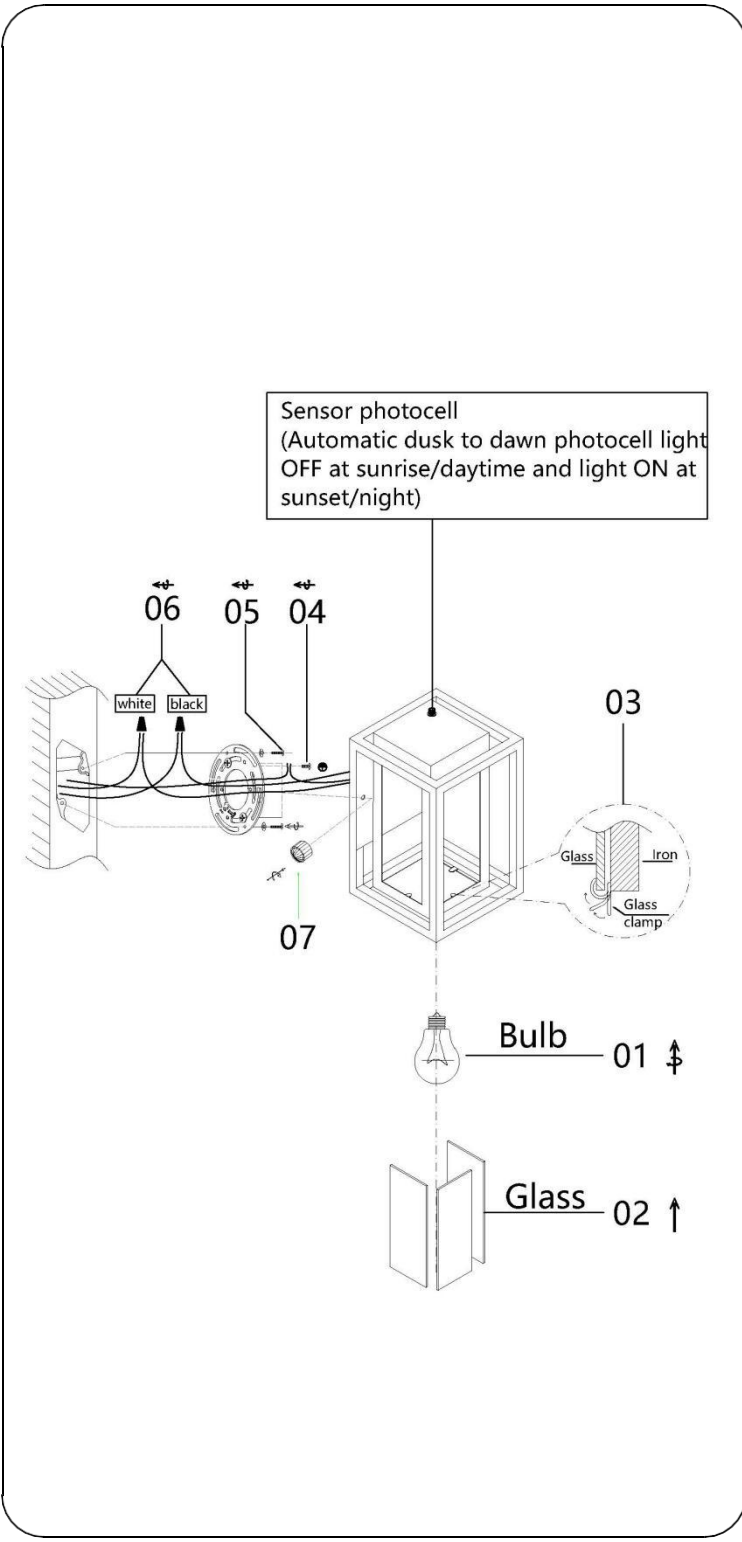

Assembly & Installation Instructions

Warning: If any special control devices are used with this fixture, follow the instructions carefully to assure full compliance with N.E.C.requirements. If there are any questions, contact a qualified electric contractor.

Warning: California Residents Proposition 65 This product contains lead, a chemical known to the state of California to cause cancer and birth defects or other reproductive harm. Do not place the product in your mouth. Wash your hands after handling this product.

Caution: It is highly recommended to get an electrician to install this light. Please make sure to turn the electricity off at the main circuit breaker before beginning installation. All glass is fragile.Use care when handling glass component(s)and/or lamp(s).

WIRE CONNECTION DIAGRAM

Wires meeting safety standards are required to connect the electrical circuit.

CAUTION: Risk of fire

Please read all instructions carefully. Before you proceed to install, make sure that the power supply is turned off and remains off until installation is completed.

PARTS INCLUDED

Code	Part Description	QTY
1	Light bulb(Not included)	0
2	Glass flakes	3
3	Glass clamp	3
4	Green Ground Screw	1
5	Phillips flat head screw	2
6	Wire caps	2
7	Cover nuts	2