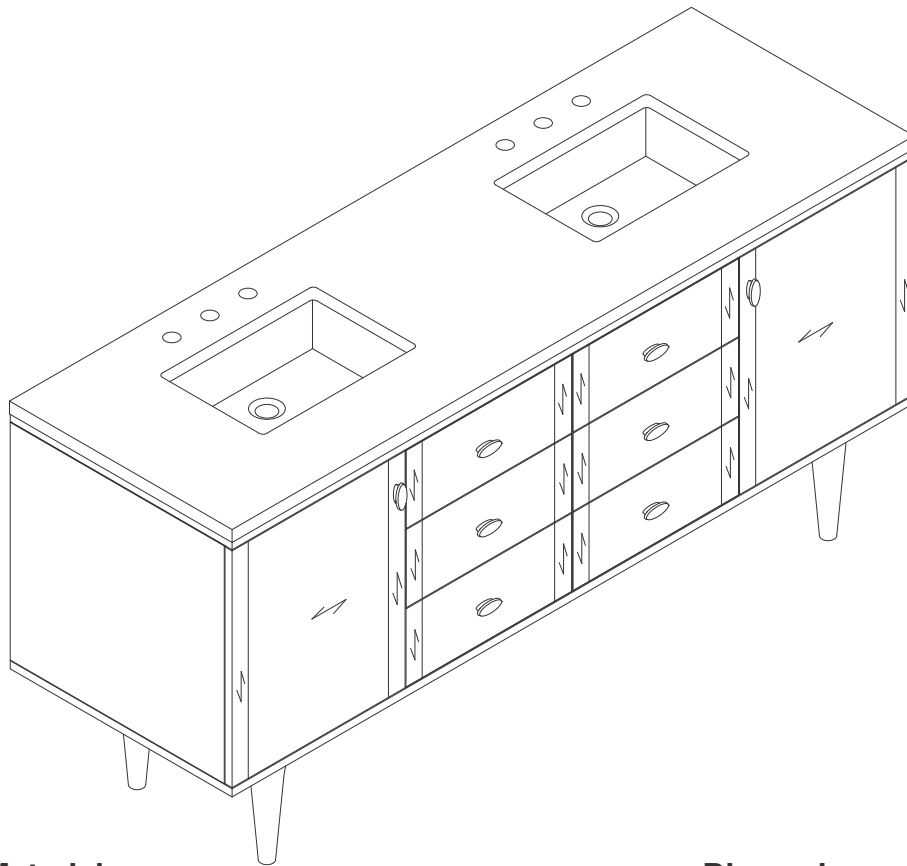

# 72" VANITY

---

## Features and Materials

Solids: Para wood and Yellow Poplar

Veneers: Quarter Cut Walnut

Panels: Plywood

Installation Type: Floor Standing with Base or Wall Mounted

Number of Basins: Two, with Optional 3cm Top

Vanity Top Included: NO, Optional 3cm Tops Available with Sinks

Overflow: Yes, Front Facing

Number of Doors: Two

Number of Drawers: Four

Number of Tip Outs: Two

USB/Power Component: YES (ETL5011080)

Cord Length: 6'6"

## Dimension

Width: 71-7/8"

Depth: 23-1/2"

Height: 33-5/8"

Rough-In Height: 21-1/2"