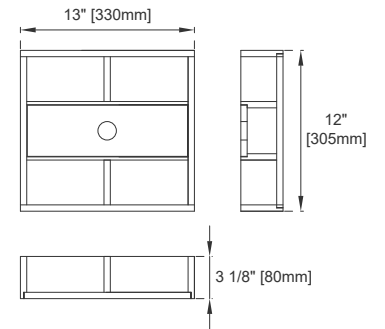

Hardware Material and Finish: Zinc Alloy in Champagne Brass

Fits Drain Hole Size: 1 3/4"

Full Extension, Soft Close Glides

European Soft Close Hinges

Aluminum Laminate Drawer Liners

Adjustable Levelers

## Dimension

Width: 71-7/8"

Depth: 23-1/2"

Height: 33-5/8"

Rough-In Height: 21-1/2"

# 72" VANITY

Knob

Bamboo Drawer Organizer

Front View

All dimensions are nominal  
Diagrams are of cabinet only—Optional Countertops and sinks are not shown

# 72" VANITY

Side View

Side View

Back View

All dimensions are nominal  
Diagrams are of cabinet only—Optional Countertops and sinks are not shown