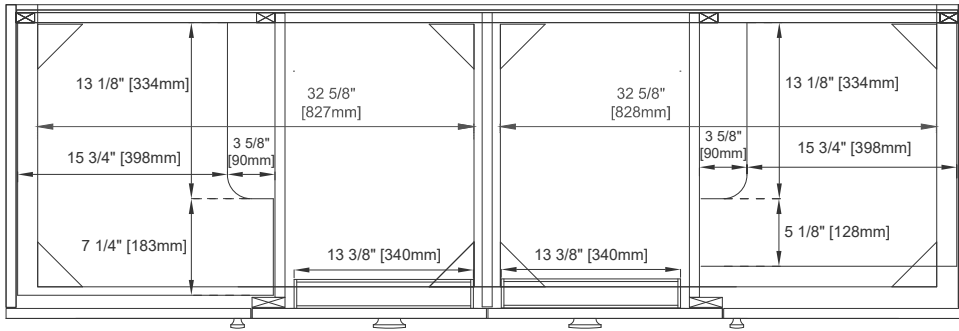

Hardware Material and Finish: Zinc Alloy in Champagne Brass

Fits Drain Hole Size: 1 3/4"

Full Extension, Soft Close Glides

European Soft Close Hinges

Aluminum Laminate Drawer Liners

Adjustable Levelers

## Dimension

Width: 71-7/8"

Depth: 23-1/2"

Height: 33-5/8"

Rough-In Height: 21-1/2"

# 72" VANITY

Knob

Bamboo Drawer Organizer

Front View

All dimensions are nominal  
Diagrams are of cabinet only—Optional Countertops and sinks are not shown

# 72" VANITY

Side View

Side View

Back View

All dimensions are nominal  
Diagrams are of cabinet only—Optional Countertops and sinks are not shown