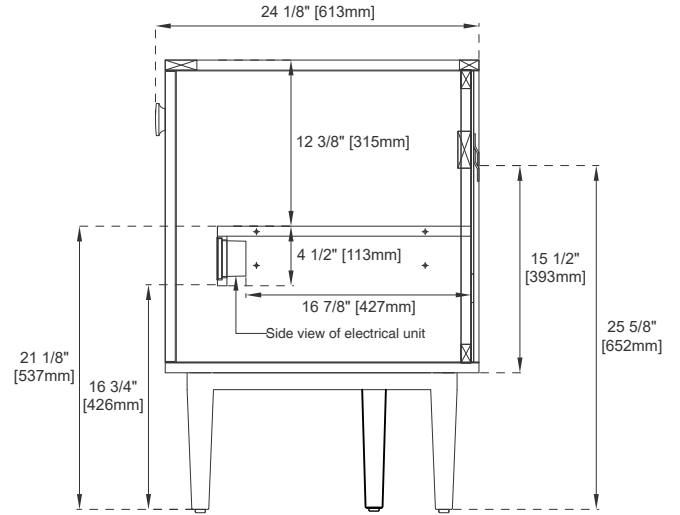

Hardware Material and Finish: Zinc Alloy in Champagne Brass

Fits Drain Hole Size: 1 3/4"

Full Extension, Soft Close Glides

European Soft Close Hinges

Aluminum Laminate Drawer Liners

Adjustable Levelers

## Dimension

Width: 71-7/8"

Depth: 23-1/2"

Height: 33-5/8"

Rough-In Height: 21-1/2"

# 72" VANITY

Knob

Bamboo Drawer Organizer

Front View

All dimensions are nominal  
Diagrams are of cabinet only—Optional Countertops and sinks are not shown

# 72" VANITY

Side View

Side View

Back View

All dimensions are nominal  
Diagrams are of cabinet only—Optional Countertops and sinks are not shown