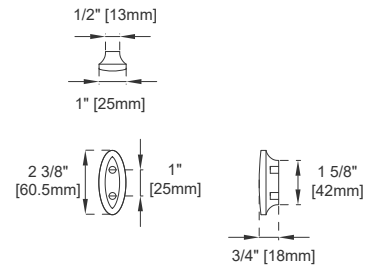

Hardware Material and Finish: Zinc Alloy in Champagne Brass

Fits Drain Hole Size: 1 3/4"

Full Extension, Soft Close Glides

European Soft Close Hinges

Aluminum Laminate Drawer Liners

Adjustable Levelers

## Dimension

Width: 71-7/8"

Depth: 23-1/2"

Height: 33-5/8"

Rough-In Height: 21-1/2"

# 72" VANITY

Knob

Bamboo Drawer Organizer

Front View

All dimensions are nominal  
Diagrams are of cabinet only—Optional Countertops and sinks are not shown

# 72" VANITY

Side View

Side View

Back View

All dimensions are nominal  
Diagrams are of cabinet only—Optional Countertops and sinks are not shown