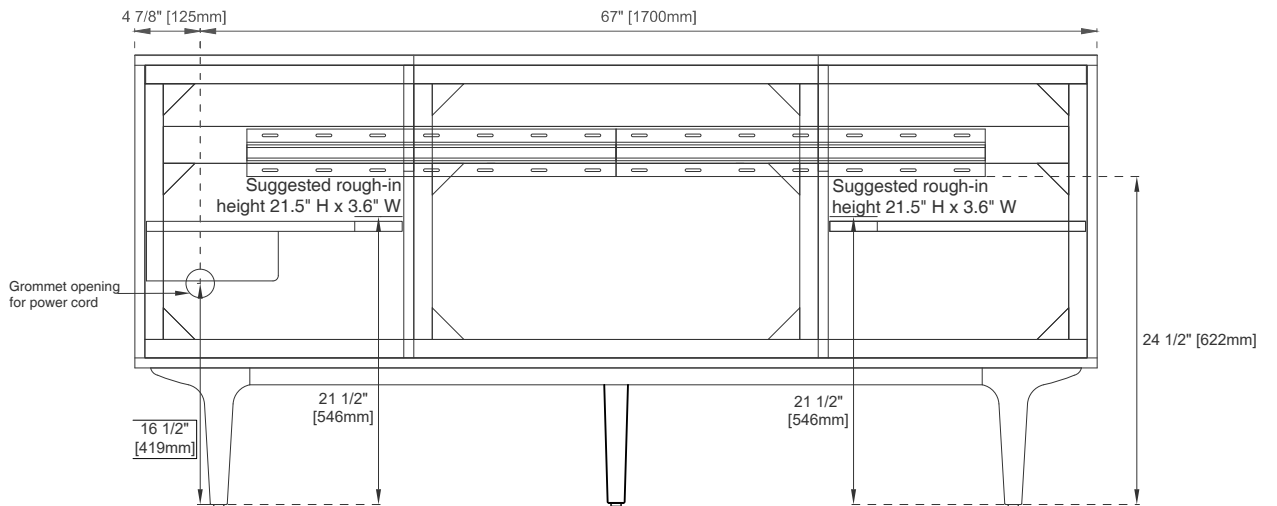

Hardware Material and Finish: Zinc Alloy in Champagne Brass

Fits Drain Hole Size: 1 3/4"

Full Extension, Soft Close Glides

European Soft Close Hinges

Aluminum Laminate Drawer Liners

Adjustable Levelers

## Dimension

Width: 71-7/8"

Depth: 23-1/2"

Height: 33-5/8"

Rough-In Height: 21-1/2"

# 72" VANITY

Knob

Bamboo Drawer Organizer

Front View

All dimensions are nominal  
Diagrams are of cabinet only—Optional Countertops and sinks are not shown

# 72" VANITY

Side View

Side View

Back View

All dimensions are nominal  
Diagrams are of cabinet only—Optional Countertops and sinks are not shown