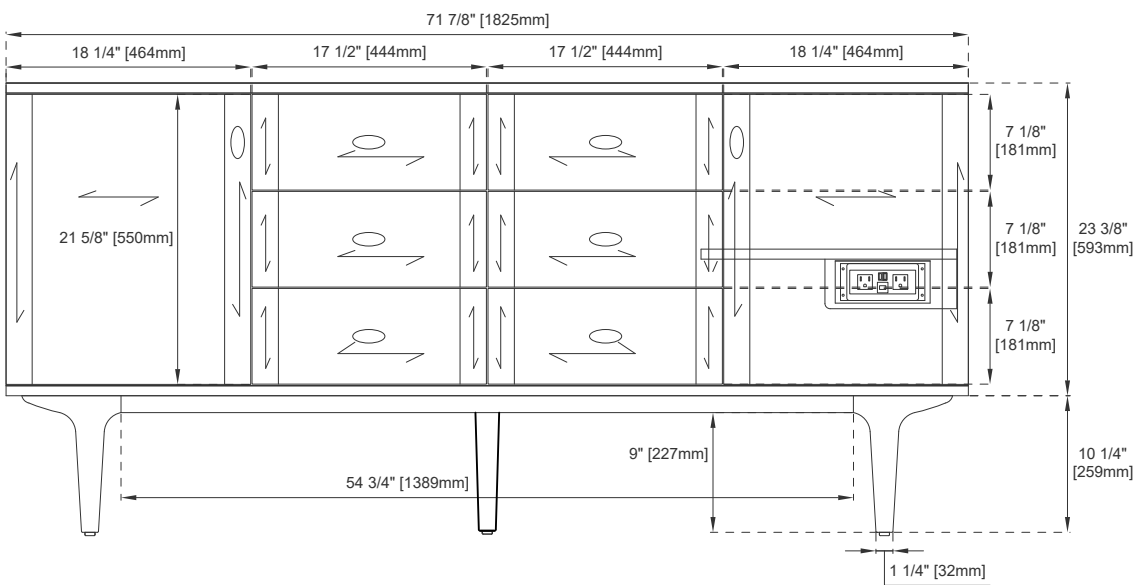

Hardware Material and Finish: Zinc Alloy in Champagne Brass

Fits Drain Hole Size: 1 3/4"

Full Extension, Soft Close Glides

European Soft Close Hinges

Aluminum Laminate Drawer Liners

Adjustable Levelers

## Dimension

Width: 71-7/8"

Depth: 23-1/2"

Height: 33-5/8"

Rough-In Height: 21-1/2"

# 72" VANITY

Knob

Bamboo Drawer Organizer

Front View

All dimensions are nominal  
Diagrams are of cabinet only—Optional Countertops and sinks are not shown

# 72" VANITY

Side View

Side View

Back View

All dimensions are nominal  
Diagrams are of cabinet only—Optional Countertops and sinks are not shown