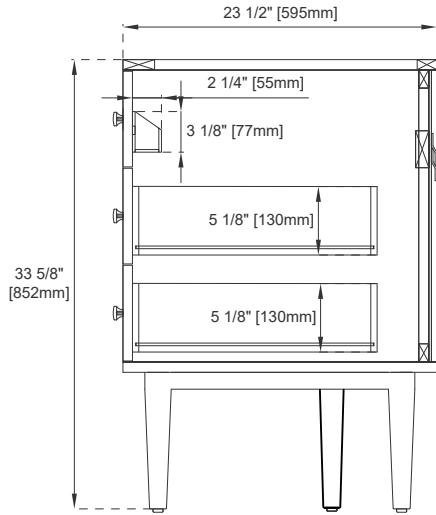

Hardware Material and Finish: Zinc Alloy in Champagne Brass

Fits Drain Hole Size: 1 3/4"

Full Extension, Soft Close Glides

European Soft Close Hinges

Aluminum Laminate Drawer Liners

Adjustable Levelers

## Dimension

Width: 71-7/8"

Depth: 23-1/2"

Height: 33-5/8"

Rough-In Height: 21-1/2"

# 72" VANITY

Knob

Bamboo Drawer Organizer

Front View

All dimensions are nominal  
Diagrams are of cabinet only—Optional Countertops and sinks are not shown

# 72" VANITY

Side View

Side View

Back View

All dimensions are nominal  
Diagrams are of cabinet only—Optional Countertops and sinks are not shown