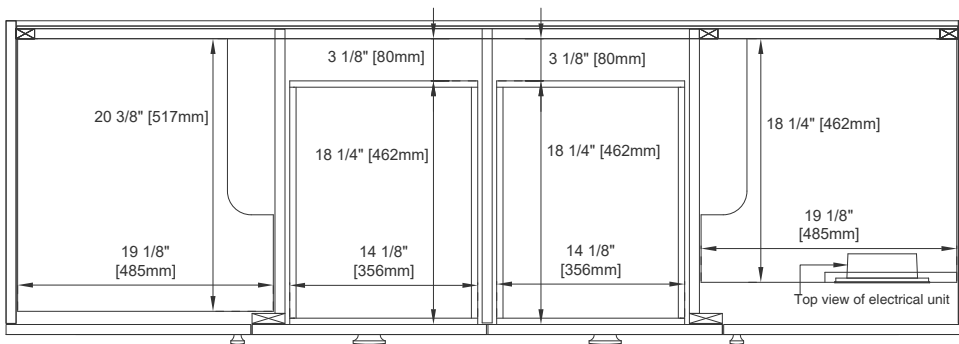

Hardware Material and Finish: Zinc Alloy in Champagne Brass

Fits Drain Hole Size: 1 3/4"

Full Extension, Soft Close Glides

European Soft Close Hinges

Aluminum Laminate Drawer Liners

Adjustable Levelers

## Dimension

Width: 71-7/8"

Depth: 23-1/2"

Height: 33-5/8"

Rough-In Height: 21-1/2"

# 72" VANITY

Knob

Bamboo Drawer Organizer

Front View

All dimensions are nominal  
Diagrams are of cabinet only—Optional Countertops and sinks are not shown

# 72" VANITY

Side View

Side View

Back View

All dimensions are nominal  
Diagrams are of cabinet only—Optional Countertops and sinks are not shown