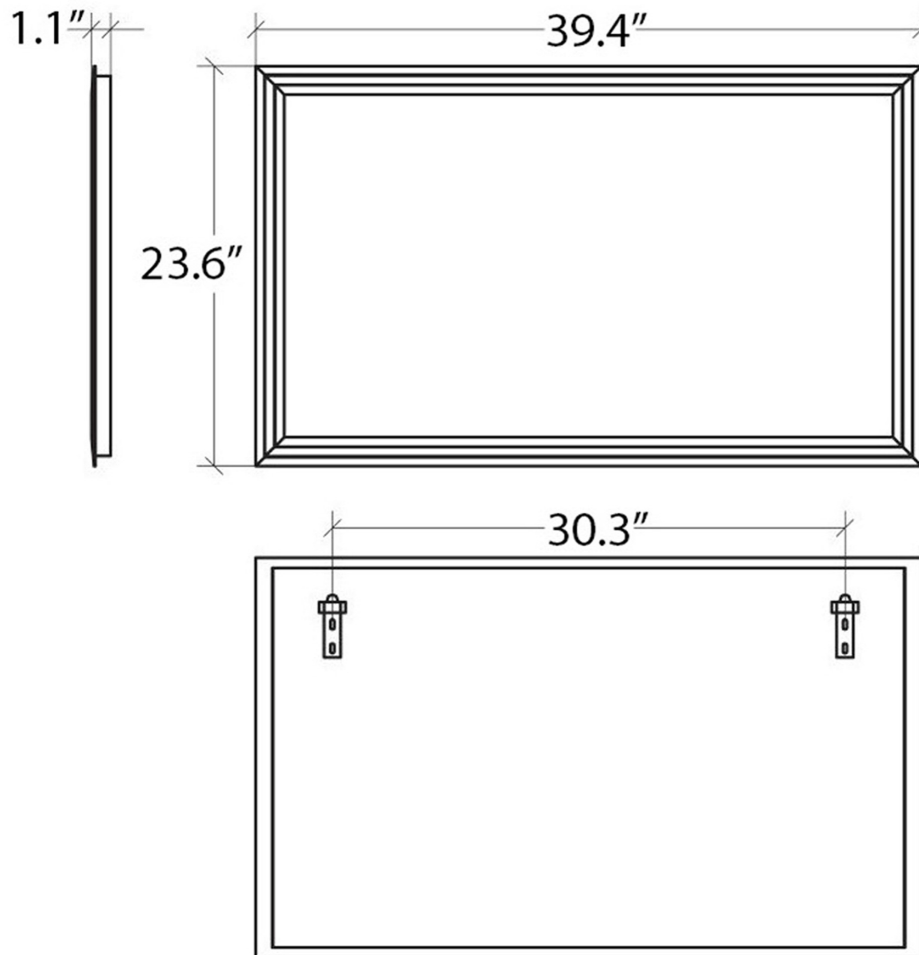

Speci 56689

Features

- Wall Mirror
- Stainless Steel Finish
- Solid Stainless Steel
- Beveled 5mm
- 5 Years Silvering Guaranteed
- Made in Italy

SKU# | Option:

- Speci 56689 | Stainless Steel

Finishes:

 Stainless Steel

* WS Bath Collections reserves the right to revise dimensions or information on this sheet without notice

Collection Speci	Model Speci 56689	Dimensions Metric <i>1 inch = 2.54 cm</i> <i>1 inch = 25.4 mm</i>	 1051 Lea Drive - Collegeville, PA 19426 Tel. 215 513 9400 - Fax 610 831 0215 www.ws bathcollections.com - info@ws bathcollections.com
----------------------------	-------------------------------	---	---

Product Specs Sheets

Collection
Speci

Model |
Ur gek788: ;

Dimensions Metric

1 inch = 2.54 cm
1 inch = 25.4 mm

WS[®]
BATH
COLLECTIONS

1051 Lea Drive - Collegeville, PA 19426
Tel. 215 513 9400 - Fax 610 831 0215
www.ws bathcollections.com - info@ws bathcollections.com