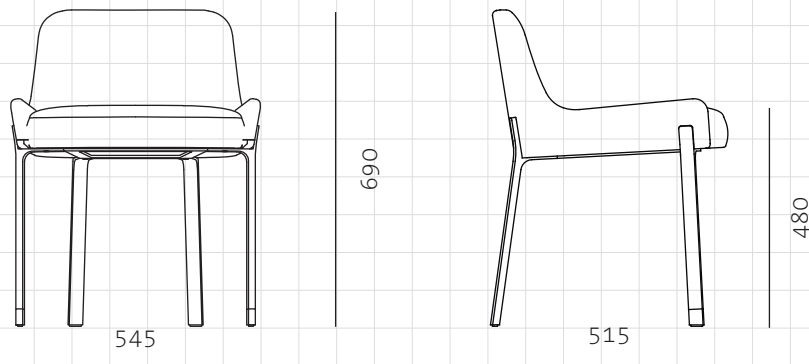

Blink Dining Chair

CODE

BL-S210

DIMENSIONS

W545 x D515 x H690mm

NET WEIGHT

Seating height: 480mm

ENVIRONMENT

9.0 kg

MATERIALS

Indoor

Stainless steel hairline gold, steel black powder coat sand brust, upholstery

*Please refer to website or contact your local representative for complete material swatches.

SHIPPING

Package	Assembled		
Package Qty	1 pcs/box		
Packaging	Measurement (mm)	Volume (cbm)	Gross Weight (kg)
FCL	W600 x D600 x H830	0.30	14.11
LCL/AIR	W620 x D620 x H925	0.36	18.58