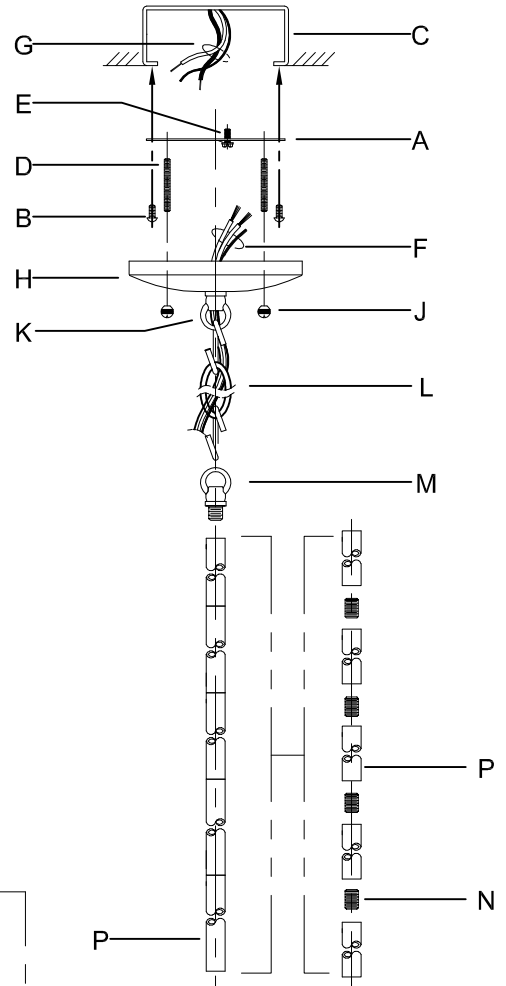

Assembly & Installation Instructions

CAUTION: Read instructions carefully and turn electricity off at main circuit breaker panel before beginning installation.

WARNING - If any Special Control Devices are used with this Fixture, Follow the Instructions Carefully to assure full compliance with N.E.C. requirements. If there are any questions, contact a Qualified Electrical Contractor.

ASSEMBLY STEPS:

PASOS PARA ENSAMBLAR:

MODE D'ASSEMBLAGE:

1. D,E → A
2. B,A → C
3. F → N,P,M
4. P → Q,(R)
5. M → P
6. L → M,K
7. F → L,K,H
8. F → G
9. H,J → D

**B, C, & G
(NOT FURNISHED)
(NO INCLUIDA)
(NON FOURNIE)**

Attach (N), (P) to achieve overall desired length.
Una (N), (P) para lograr la longitud deseada.
Joignez (N), (P) pour obtenir la longueur voulue.

Instrucciones de ensamblaje e instalación

Precaución: Lea cuidadosamente las instrucciones y desconecte la electricidad del cortacircuitos principal antes de iniciar la instalación.