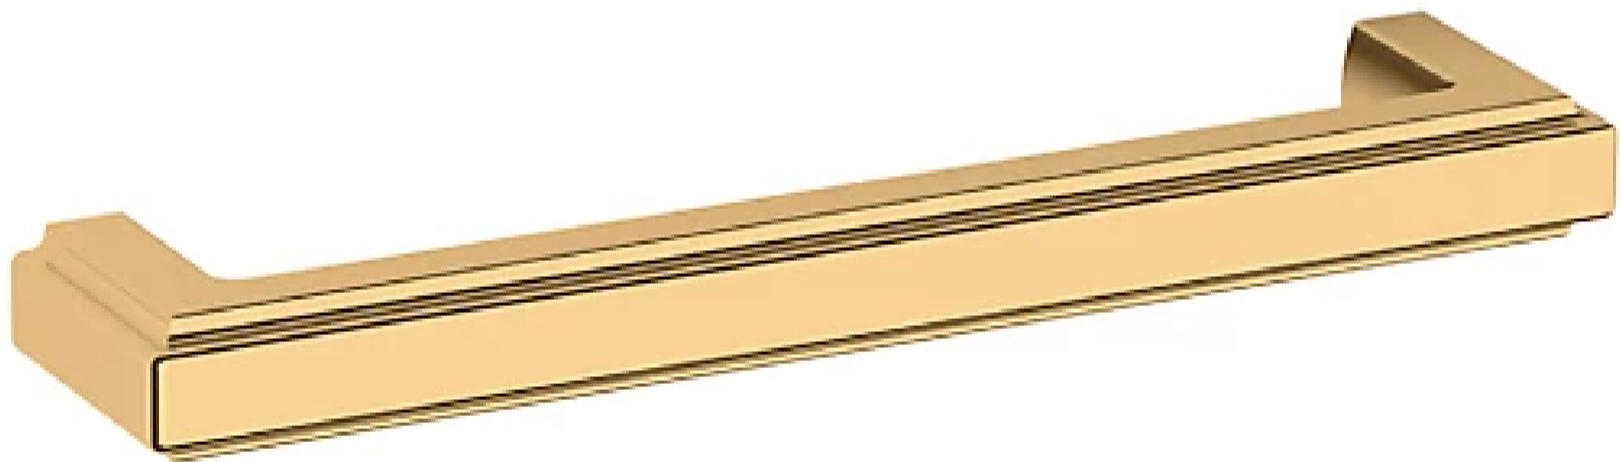

4427 RAISED PULL

6" CTC

SPECIFICATIONS

STYLE	Traditional
PROJECTION	1.38

4427 RAISED PULL

6" CTC

ESTATE PORTFOLIO

Model Number:
4427.003.BIN

Key Features

- Just the smallest of details can mean all the difference. The clean step up detailing of this pull and the Raised family shows that a small detail can make a big impact.

FINISHES OPTIONS

Satin Nickel - 150, US15

Lifetime (PVD) Polished Nickel - 055

Polished Chrome - 260

Lifetime (PVD) Polished Brass - 003

Lifetime (PVD) Satin Brass - 044

Satin Black - 190

Venetian Bronze - 112, 11P

Non-lacquered Brass - 031

all measurements in inches