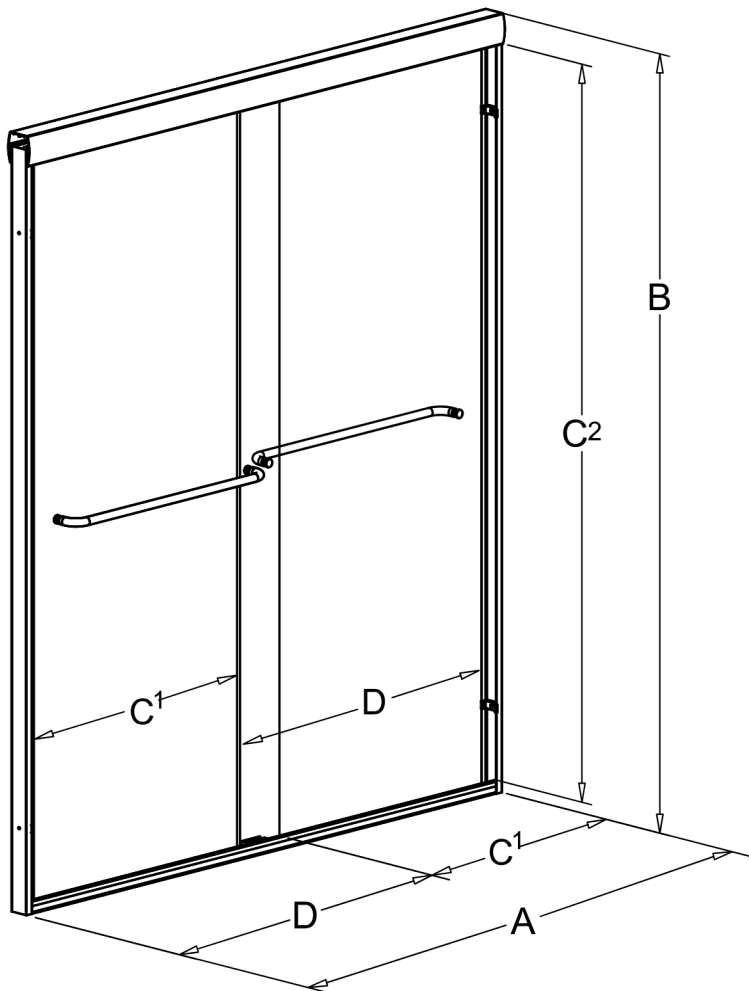

Tempered Glass Double Sliding Shower Door

A Model Width

56"~60"

B Product Height

60"

C¹ Access Width

24-1/8"~28-1/8"

C² Access Height

56-1/4"

D Door Width

30-13/16"

Size:60"x60"

Glass Thickness:5/16"(8mm)