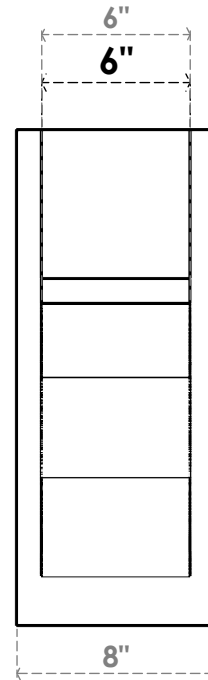

ITEM NUMBER: OUTUROC060X080X20000X20000X060X020X060FST44RCPR

6"W TOP X 8"W BACK X 20"D X 20"H X 6"T TOP X 2"T BACK TIMBERTHANE ROUGH CEDAR FUNSTON FAUX WOOD OPEN OUTLOOKER, BLOCK TOP AND BACK, 6"W CLOSED BRACE, PRIMED TAN

SIDE PROFILE

FRONT PROFILE

ISOMETRIC

EKENA MILLWORK
2300 WEST MAIN ST.
CLARKSVILLE, TX 75426
TOLL FREE: 866-607-0453
WWW.EKENAMILLWORK.COM

NOTES

1. INSTALLATION TO BE COMPLETED IN ACCORDANCE WITH MANUFACTURER'S SPECIFICATIONS.
2. DRAWING MAY NOT BE TO SCALE
3. THIS DRAWING IS INTENDED FOR DESIGN AND PLANNING PURPOSES ONLY.
4. ALL INFORMATION CONTAINED HEREIN WAS CURRENT AT THE TIME OF DEVELOPMENT BUT MUST BE REVIEWED AND APPROVED BY THE PRODUCT MANUFACTURER TO BE CONSIDERED ACCURATE.
5. TIMBERTHANE ARCHITECTURAL PRODUCTS ARE MADE FROM HIGH DENSITY URETHANE AND COME FACTORY PRIMED