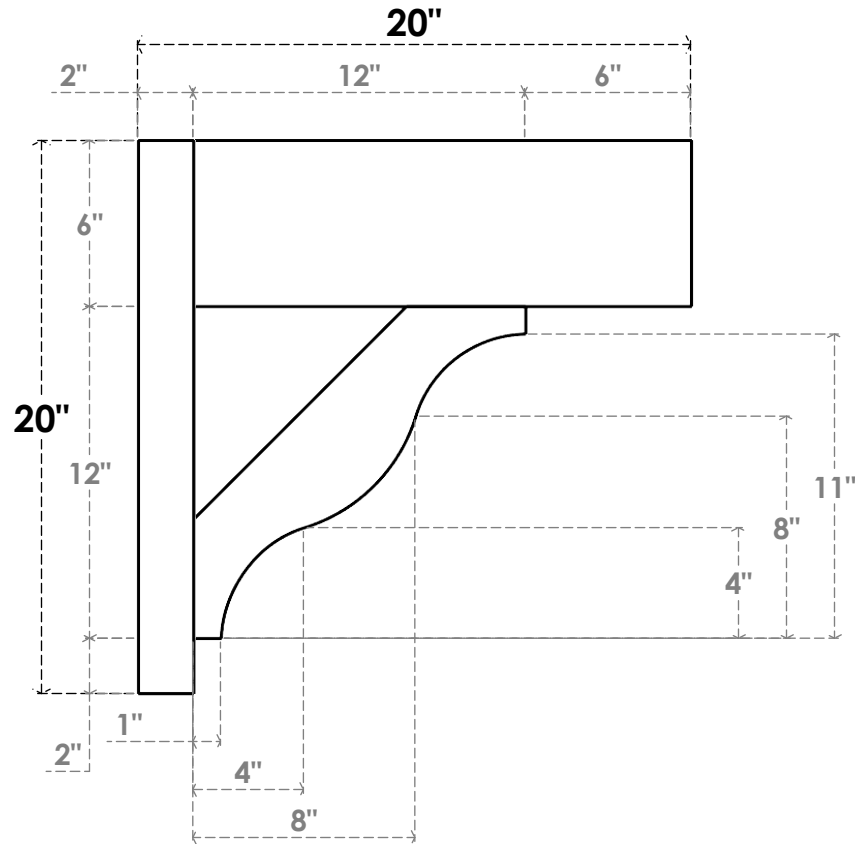

ITEM NUMBER: OUTUROC060X080X20000X20000X060X020X060FST44RCPR

6"W TOP X 8"W BACK X 20"D X 20"H X 6"T TOP X 2"T BACK TIMBERTHANE ROUGH CEDAR FUNSTON FAUX WOOD OPEN OUTLOOKER, BLOCK TOP AND BACK, 6"W CLOSED BRACE, PRIMED TAN

SIDE PROFILE

FRONT PROFILE

ISOMETRIC

EKENA MILLWORK
2300 WEST MAIN ST.
CLARKSVILLE, TX 75426
TOLL FREE: 866-607-0453
WWW.EKENAMILLWORK.COM

NOTES

1. INSTALLATION TO BE COMPLETED IN ACCORDANCE WITH MANUFACTURER'S SPECIFICATIONS.
2. DRAWING MAY NOT BE TO SCALE
3. THIS DRAWING IS INTENDED FOR DESIGN AND PLANNING PURPOSES ONLY.
4. ALL INFORMATION CONTAINED HEREIN WAS CURRENT AT THE TIME OF DEVELOPMENT BUT MUST BE REVIEWED AND APPROVED BY THE PRODUCT MANUFACTURER TO BE CONSIDERED ACCURATE.
5. TIMBERTHANE ARCHITECTURAL PRODUCTS ARE MADE FROM HIGH DENSITY URETHANE AND COME FACTORY PRIMED