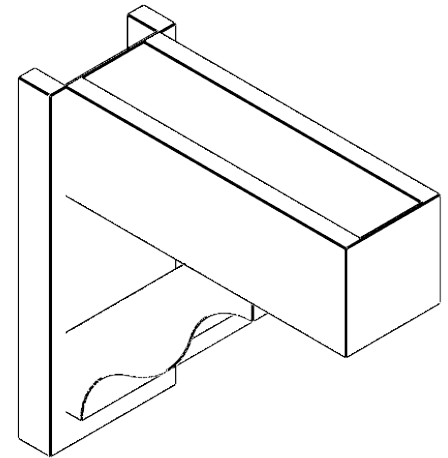

ITEM NUMBER: OUTUROC060X080X20000X20000X060X020X060FST44RCPR

6"W TOP X 8"W BACK X 20"D X 20"H X 6"T TOP X 2"T BACK TIMBERTHANE ROUGH CEDAR FUNSTON FAUX WOOD OPEN OUTLOOKER, BLOCK TOP AND BACK, 6"W CLOSED BRACE, PRIMED TAN

SIDE PROFILE

FRONT PROFILE

ISOMETRIC

EKENA MILLWORK
2300 WEST MAIN ST.
CLARKSVILLE, TX 75426
TOLL FREE: 866-607-0453
WWW.EKENAMILLWORK.COM

NOTES

1. INSTALLATION TO BE COMPLETED IN ACCORDANCE WITH MANUFACTURER'S SPECIFICATIONS.
2. DRAWING MAY NOT BE TO SCALE
3. THIS DRAWING IS INTENDED FOR DESIGN AND PLANNING PURPOSES ONLY.
4. ALL INFORMATION CONTAINED HEREIN WAS CURRENT AT THE TIME OF DEVELOPMENT BUT MUST BE REVIEWED AND APPROVED BY THE PRODUCT MANUFACTURER TO BE CONSIDERED ACCURATE.
5. TIMBERTHANE ARCHITECTURAL PRODUCTS ARE MADE FROM HIGH DENSITY URETHANE AND COME FACTORY PRIMED