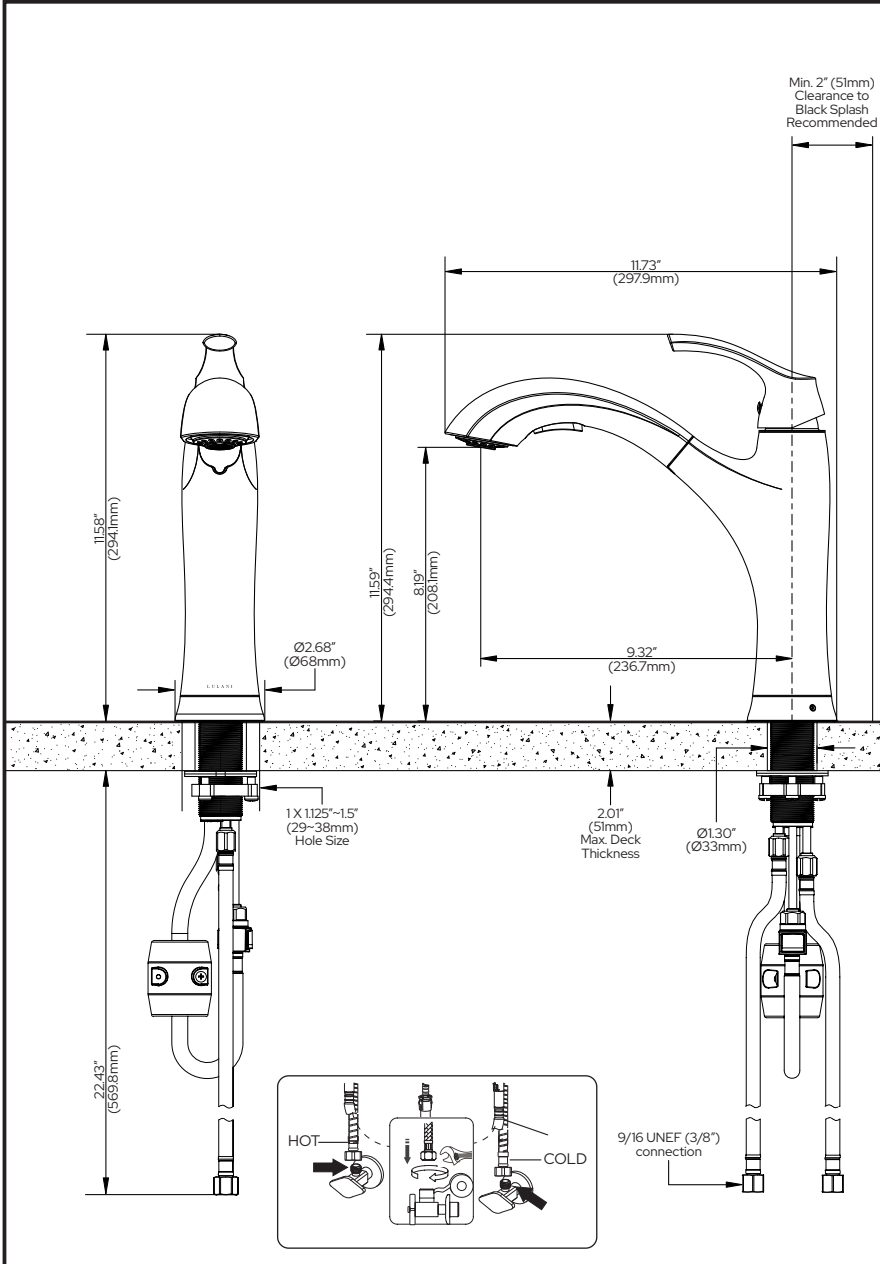

▲ Designate proper finish suffix

Lulani reserves the right (1) to make changes in specifications and materials, and (2) to change or discontinue models, both without notice or obligation. Dimensions are for reference only. See current full-line price book or www.lulani.com for finish options and product availability.