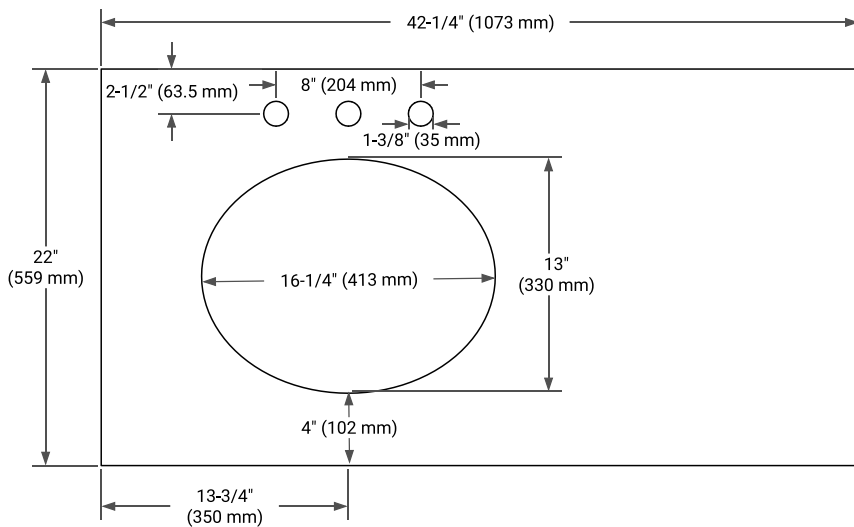

42" LEFT OFFSET CABINET

BASE CABINET DIMENSIONS

42" W x 21.5" D x 34.5" H

FEATURES

- Solid wood frame & plywood panels
- Dovetail drawers and joints
- Soft closing doors & drawers

HARDWARE FINISHES

Brushed Nickel Satin Brass Matte Black Polished Chrome

AVAILABLE COLORS

White Grey Midnight Blue Espresso

FRONT VIEW

SIDE VIEW

PLAN VIEW

42" LEFT OVAL SINK COUNTERTOP WITH 2 IN. THICKNESS

OVERALL DIMENSIONS

42.25" W x 22" D x 2" H

COUNTERTOP OPTIONS

Carrara Marble

FEATURES

- Solid countertop with mitered edges & seams
- Undermount white oval sink
- Pre-drilled for 8" widespread faucet

INCLUDED

- Countertop
- Matching Backsplash
- Oval Sink

COUNTERTOP PLAN VIEW

EDGE SIDE VIEW

THREE DIMENSIONAL COUNTERTOP VIEW