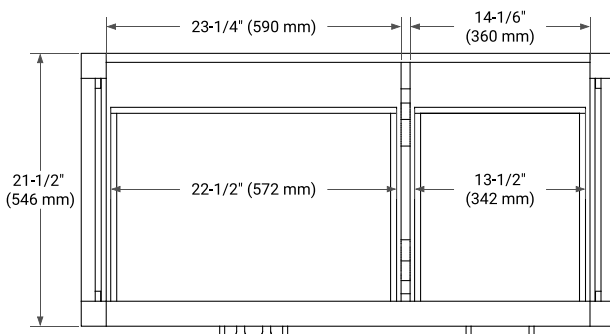

42" LEFT OFFSET CABINET

BASE CABINET DIMENSIONS

42" W x 21.5" D x 34.5" H

FEATURES

- Solid wood frame & plywood panels
- Dovetail drawers and joints
- Soft closing doors & drawers

HARDWARE FINISHES

Brushed Nickel Satin Brass Matte Black Polished Chrome

AVAILABLE COLORS

White Grey Midnight Blue Espresso

FRONT VIEW

SIDE VIEW

PLAN VIEW

42" LEFT OVAL SINK COUNTERTOP WITH 2 IN. THICKNESS

OVERALL DIMENSIONS

42.25" W x 22" D x 2" H

COUNTERTOP PLAN VIEW

EDGE SIDE VIEW

THREE DIMENSIONAL COUNTERTOP VIEW