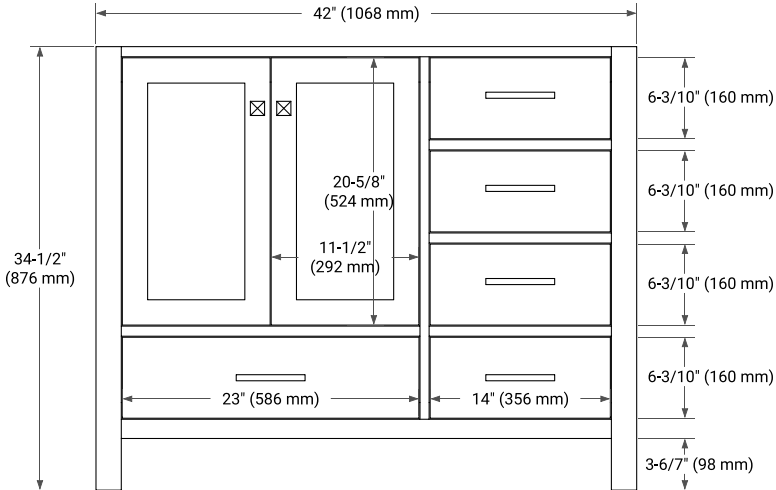

42" LEFT OFFSET CABINET

BASE CABINET DIMENSIONS

42" W x 21.5" D x 34.5" H

FEATURES

- Solid wood frame & plywood panels
- Dovetail drawers and joints
- Soft closing doors & drawers

HARDWARE FINISHES

Brushed Nickel Satin Brass Matte Black Polished Chrome

AVAILABLE COLORS

White Grey Midnight Blue Espresso

FRONT VIEW

SIDE VIEW

PLAN VIEW

42" LEFT OVAL SINK COUNTERTOP WITH 2 IN. THICKNESS

OVERALL DIMENSIONS

42.25" W x 22" D x 2" H

COUNTERTOP OPTIONS

Carrara Marble

FEATURES

- Solid countertop with mitered edges & seams
- Undermount white oval sink
- Pre-drilled for 8" widespread faucet

INCLUDED

- Countertop
- Matching Backsplash
- Oval Sink

COUNTERTOP PLAN VIEW

EDGE SIDE VIEW

THREE DIMENSIONAL COUNTERTOP VIEW