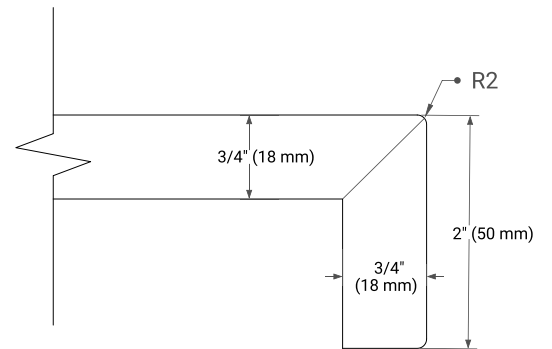

42" LEFT OFFSET CABINET

BASE CABINET DIMENSIONS

42" W x 21.5" D x 34.5" H

FEATURES

- Solid wood frame & plywood panels
- Dovetail drawers and joints
- Soft closing doors & drawers

HARDWARE FINISHES

Brushed Nickel Satin Brass Matte Black Polished Chrome

AVAILABLE COLORS

White Grey Midnight Blue Espresso

FRONT VIEW

SIDE VIEW

PLAN VIEW

42" LEFT OVAL SINK COUNTERTOP WITH 2 IN. THICKNESS

OVERALL DIMENSIONS

42.25" W x 22" D x 2" H

COUNTERTOP OPTIONS

Carrara Marble

FEATURES

- Solid countertop with mitered edges & seams
- Undermount white oval sink
- Pre-drilled for 8" widespread faucet

INCLUDED

- Countertop
- Matching Backsplash
- Oval Sink

COUNTERTOP PLAN VIEW

EDGE SIDE VIEW

THREE DIMENSIONAL COUNTERTOP VIEW