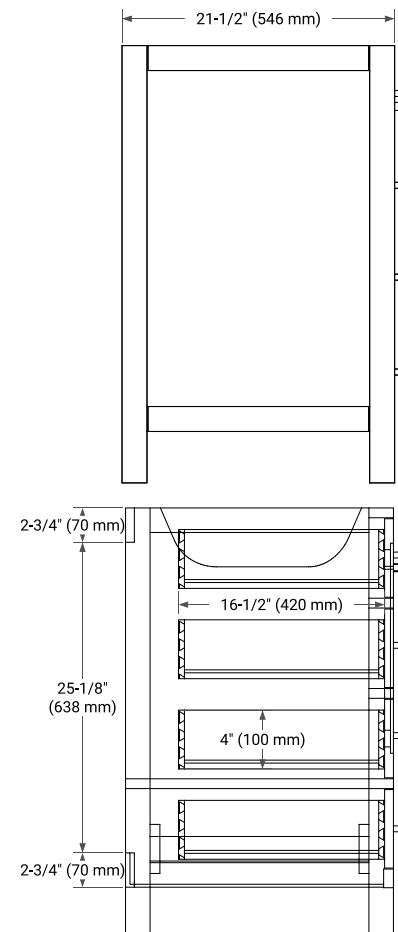

42" LEFT OFFSET CABINET

BASE CABINET DIMENSIONS

42" W x 21.5" D x 34.5" H

FEATURES

- Solid wood frame & plywood panels
- Dovetail drawers and joints
- Soft closing doors & drawers

HARDWARE FINISHES

Brushed Nickel Satin Brass Matte Black Polished Chrome

AVAILABLE COLORS

White Grey Midnight Blue Espresso

FRONT VIEW

SIDE VIEW

PLAN VIEW

42" LEFT OVAL SINK COUNTERTOP WITH 2 IN. THICKNESS

OVERALL DIMENSIONS

42.25" W x 22" D x 2" H

COUNTERTOP OPTIONS

Carrara Marble

FEATURES

- Solid countertop with mitered edges & seams
- Undermount white oval sink
- Pre-drilled for 8" widespread faucet

INCLUDED

- Countertop
- Matching Backsplash
- Oval Sink

COUNTERTOP PLAN VIEW

EDGE SIDE VIEW

THREE DIMENSIONAL COUNTERTOP VIEW