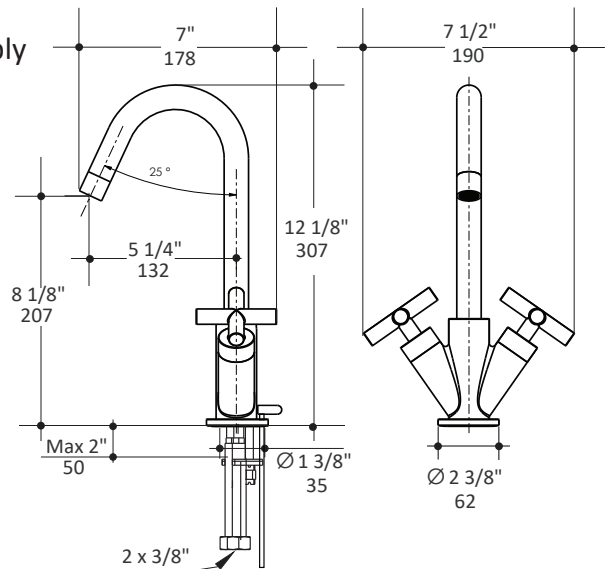

Specifications:

Installation:	deck mount 1-hole, two cross handles
Exterior Dimensions:	H: 12 1/8" SPOUT: 5 1/4"
Material:	solid brass construction
Water use:	1.2 GPM
Pop-up:	yes
Finishes:	CR - polished chrome PN - polished nickel NI - brushed nickel BG - brushed gold 44 - matte black
Cutout Size:	Ø 1 3/8"
Accessories included:	24" flexible hot/cold water supply lines, pop-up drain

Features:

- Deck-mount single hole faucet with goose-neck spout and two cross handles
- Brass construction with single ceramic disc cartridge
- Complements the Cigno Collection
- Includes flexible supply lines and pop-up drain assembly

Codes + Standards:

- Meets and exceeds applicable national codes and standards
- CAL-Green compliant

Recommended Items:

- Replacement parts:
 - R025-26 replacement ceramic disc cartridge pair
 - R1514-AER - replacement aerator cartridge
- European drain with overflow
 - 7100-12 Oversized European pop-up drain assembly

LACAVA reserves the right to revise any dimension or information on this sheet without notice. Dimensions are nominal and may vary within an industry accepted tolerance of 1/4". Drawings provided herein are meant to give the user an idea of the product and are not made to scale. Location of plumbing is meant for reference, your specific application may vary.