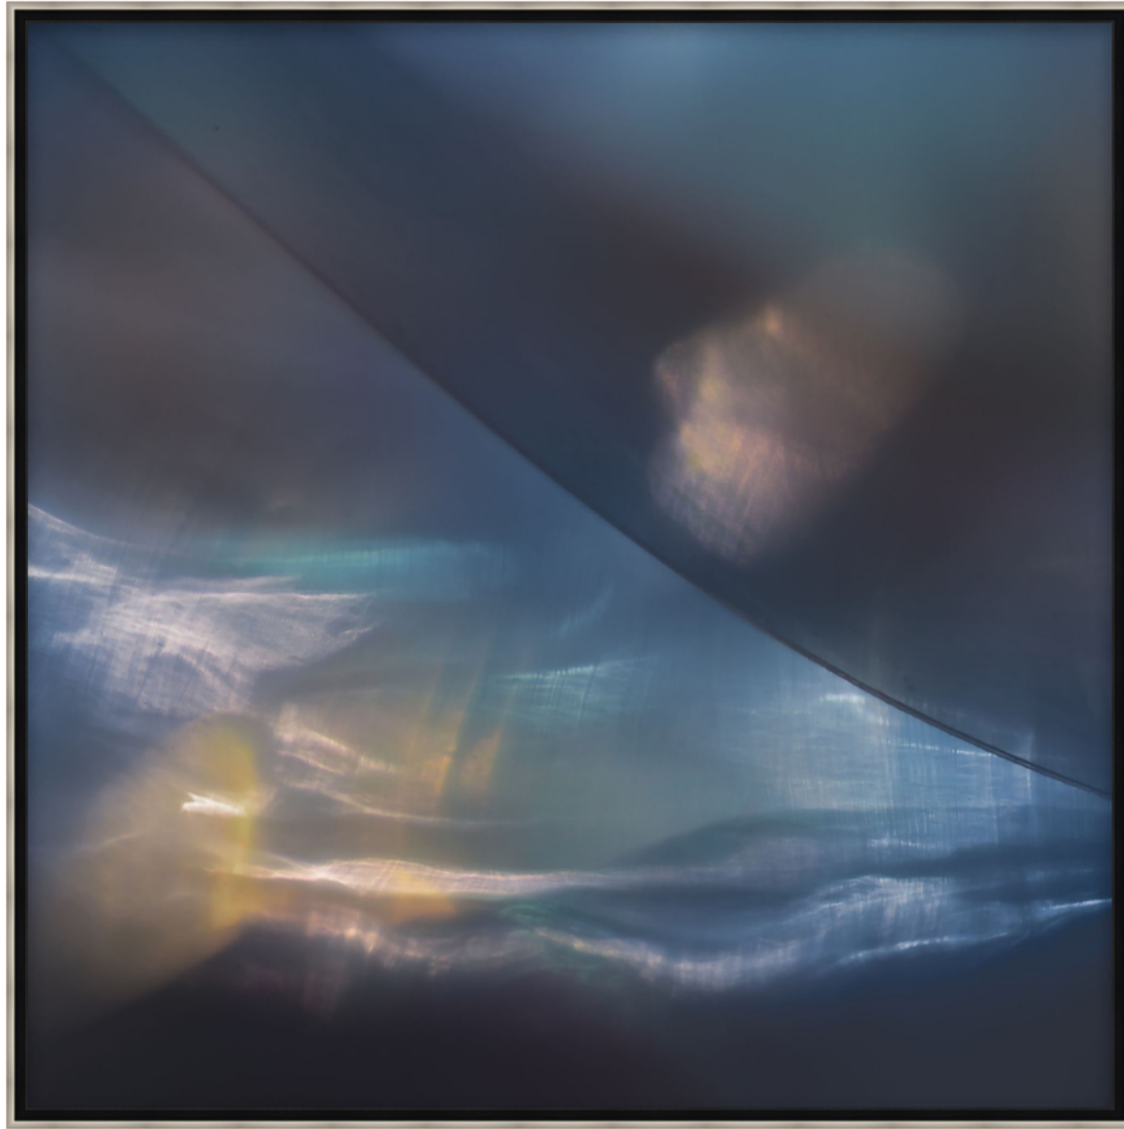

THEODORE ALEXANDER

Depths of Indigo 1

D2775S55496-4727

Depths of Indigo 1 is a fascinating study of juxtaposition using a hyper-
abstraction style. The work on canvas plays in dualities of composition. Two
contrasting scenes present a tranquil motif in the upper portion of the
picture plane offset by a turbulent vista in the lower. A strong implied line
separating the two views offers a bit of balance. Variations are made more
pronounced by a nearly solid color field on top set off by multiple tonalities
below. The insertion of uncanny elements – a mysterious illuminated blob, a
shock of bright yellow, seemingly atmospheric elements – lends a celestial
feel to the composition. A mostly blue color palette in midnight blue with
streaks of turquoise and illuminating white creates a sense of ethereal depth,
drawing the viewer into a contemplative journey in space. An engaging
addition to ART by TA, Depths of Indigo 1 is a masterful study of color, light,
and technique.

► Canvas, Top Coat Semi Gloss, F1332 - Silver Floater Frame - Width: 0.375

W 44 x D 2 x H 44 inches

Material(s):

Collection: Art by TA

Style: Modern / Formal Modern

Type: Décor / Wall Art