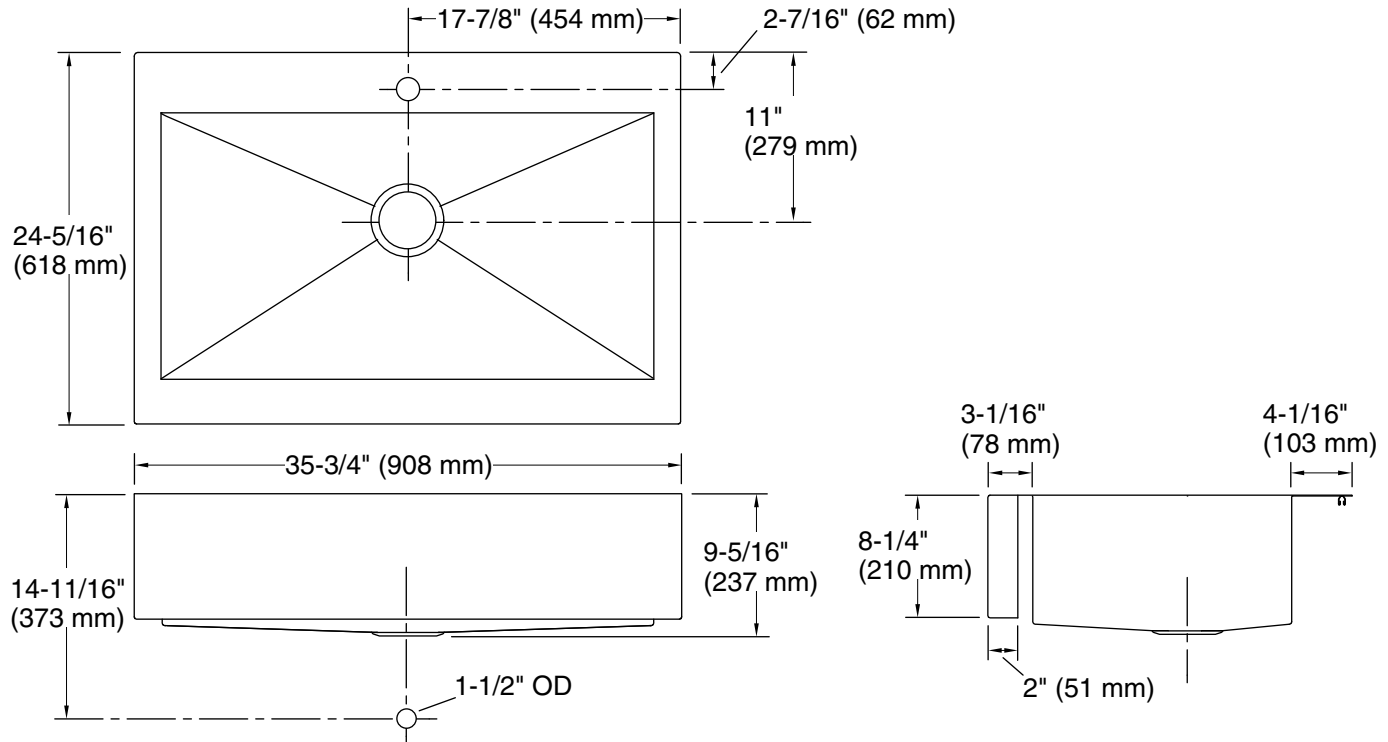

### Features

- 36" minimum base cabinet width.
- Single bowl.
- 9" (229 mm) depth provides generous workspace.
- Self-Trimming® apron overlaps cabinet face for easy installation and beautiful results.
- Apron height allows sink to be used in most standard cabinetry or retrofitted to existing standard cabinetry.
- Single faucet hole.
- Rear drain increases workspace in the sink and storage space underneath.
- Includes installation hardware and compatibility template.

### Technical Information

All product dimensions are nominal.

Bowl configuration:	Single
Installation:	Top-mount
Min. base cabinet width:	36" (914 mm)
Bowl area (Only):	Length: 32-1/2" (826 mm) Width: 17-3/16" (437 mm) Bowl depth: 9" (229 mm)
Number of deck holes:	1
Faucet hole(s):	1-7/16" (37 mm)
Drain hole:	3-5/8" (92 mm)
Template:	1166717-7, required, included 1178341, required, included