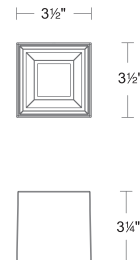

WAC LIGHTING

Downtown

Square Outdoor Ceiling Mount

Fixture Type: _____
Catalog Number: _____
Project: _____
Location: _____

Model & Size	Color Temp	Finish	LED Watts	LED Lumens	Delivered Lumens
FM-W47203 3"	3500K 4000K	BK Black WT White	9.4W	863	344

Example: **FM-W47203-40-WT**

For custom requests please contact customs@wacighting.com

FEATURES

- Built in color temperature adjustability. Switch from 3000K/3500K/4000K
- Option to pre-select color temperature or adjust in the field
- ADA compliant on 3inch version
- Conversion plate available to cover 4" junction box for the 3" size
- ACLED driverless technology
- 5 Year warranty

SPECIFICATIONS

Color Temp:	3000K,3500K,4000K
Input:	120 VAC,50/60Hz
CRI	90
Dimming:	ELV: 100-10% , TRIAC: 100-10%
Rated Life:	54,000 Hours
Mounting:	Can be mounted on ceiling or wall in all orientations
Standards:	ETL, cETL, Title 24 JA8 Compliant, Wet Location Listed
Construction	Aluminum body with acrylic diffuser

FINISHES:

LINE DRAWING

FM-W47203