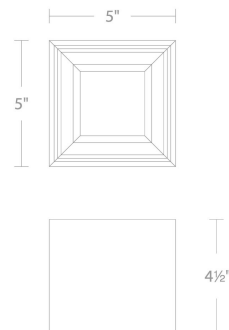

FINISHES:

LINE DRAWING

FM-W47206