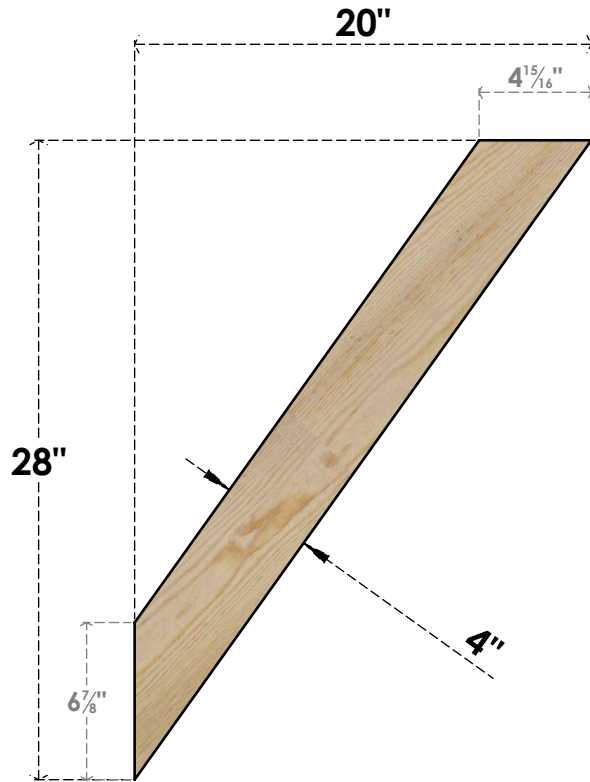

BRC04X20X28TRA00RDF

4"W X 20"D X 28"H TRADITIONAL ROUGH SAWN BRACE, DOUGLAS FIR

SIDE

FRONT

EKENA MILLWORK
 2300 WEST MAIN ST.
 CLARKSVILLE, TX 75426
 TOLL FREE: 866-607-0453
 WWW.EKENAMILLWORK.COM

NOTES

1. INSTALLATION TO BE COMPLETED IN ACCORDANCE WITH MANUFACTURER'S SPECIFICATIONS.
2. DRAWING MAY NOT BE TO SCALE
3. THIS DRAWING IS INTENDED FOR DESIGN AND PLANNING PURPOSES ONLY.
4. ALL INFORMATION CONTAINED HEREIN WAS CURRENT AT THE TIME OF DEVELOPMENT BUT MUST BE REVIEWED AND APPROVED BY THE PRODUCT MANUFACTURER TO BE CONSIDERED ACCURATE.
5. PRODUCTS ARE NOT KILN DRIED. THIS ITEM IS UNIQUE AND WILL CONTAIN THE NATURAL VARIATIONS THAT THE WOOD SPECIES OFFERS. THIS MAY RESULT IN VARIATIONS UP TO 1/4"