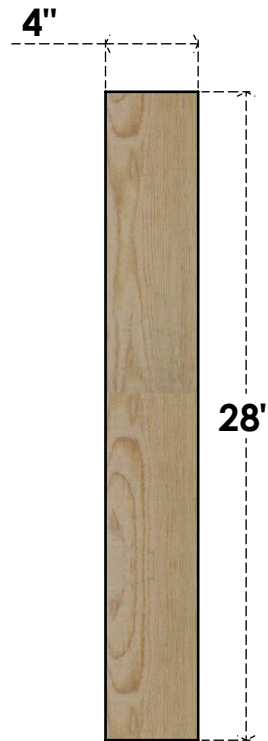

BRC04X20X28TRA00RDF

4"W X 20"D X 28"H TRADITIONAL ROUGH SAWN BRACE, DOUGLAS FIR

SIDE

FRONT

EKENA MILLWORK
 2300 WEST MAIN ST.
 CLARKSVILLE, TX 75426
 TOLL FREE: 866-607-0453
 WWW.EKENAMILLWORK.COM

NOTES

1. INSTALLATION TO BE COMPLETED IN ACCORDANCE WITH MANUFACTURER'S SPECIFICATIONS.
2. DRAWING MAY NOT BE TO SCALE
3. THIS DRAWING IS INTENDED FOR DESIGN AND PLANNING PURPOSES ONLY.
4. ALL INFORMATION CONTAINED HEREIN WAS CURRENT AT THE TIME OF DEVELOPMENT BUT MUST BE REVIEWED AND APPROVED BY THE PRODUCT MANUFACTURER TO BE CONSIDERED ACCURATE.
5. PRODUCTS ARE NOT KILN DRIED. THIS ITEM IS UNIQUE AND WILL CONTAIN THE NATURAL VARIATIONS THAT THE WOOD SPECIES OFFERS. THIS MAY RESULT IN VARIATIONS UP TO 1/4"