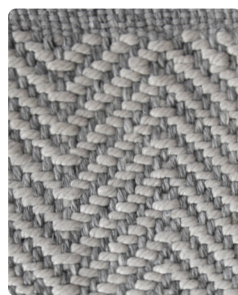

[View More Details](#)

AVAILABLE COLORS

VA01
Natural Black
Silver

VA02
Cappuccino
Taupe

VA03
Cement
Silver

VA04
Sand
Ivory