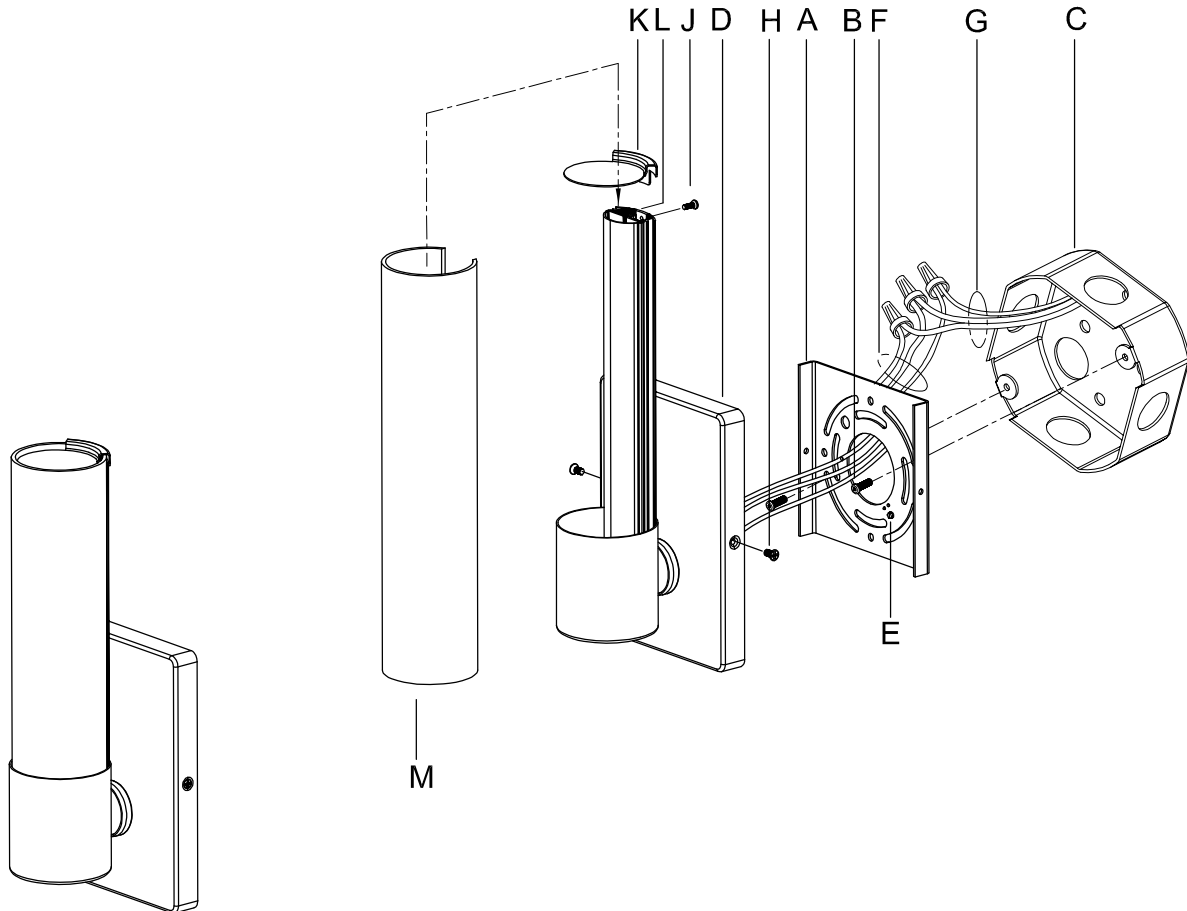

# Assembly & Installation Instructions

**CAUTION:** Read instructions carefully and turn electricity off at main circuit breaker panel before beginning installation.

\*\*\*\*\*

WARNING - If any Special Control Devices are used with this Fixture, Follow the Instructions Carefully to assure full compliance with N.E.C. requirements. If there are any questions, contact a Qualified Electrical Contractor.

## CANOPY MOUNTING & WIRE CONNECTION ASSEMBLY STEPS:

1. M → L
2. K, J → L
3. E → A
4. A, B → C
5. F → G
6. D, H → A

B, C & G  
(NOT FURNISHED)  
(NO INCLUIDA)  
(NON FOURNIE)