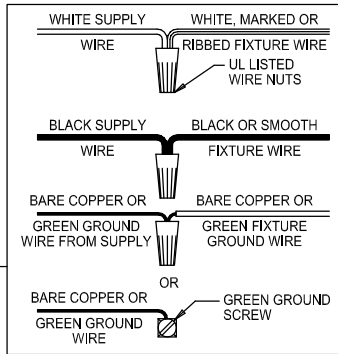

Assembly & Installation Instructions

CAUTION: Read instructions carefully and turn electricity off at main circuit breaker panel before beginning installation.

*****

WARNING - If any Special Control Devices are used with this Fixture, Follow the Instructions Carefully to assure full compliance with N.E.C. requirements. If there are any questions, contact a Qualified Electrical Contractor.

WARNING - This product contains chemicals known to the State of California to cause cancer, birth defects and /or other reproductive harm. Thoroughly wash hands after installing, handling, cleaning, or otherwise touching this product.

CAUTION - All glass is fragile, use care when handling Glass component(s) and or Lamp(s).

*****

CANOPY MOUNTING & WIRE CONNECTION ASSEMBLY STEPS:

1. M → L
2. K, J → L
3. E → A
4. A, B → C
5. F → G
6. D, H → A

B, C & G
(NOT FURNISHED)
(NO INCLUIDA)
(NON FOURNIE)