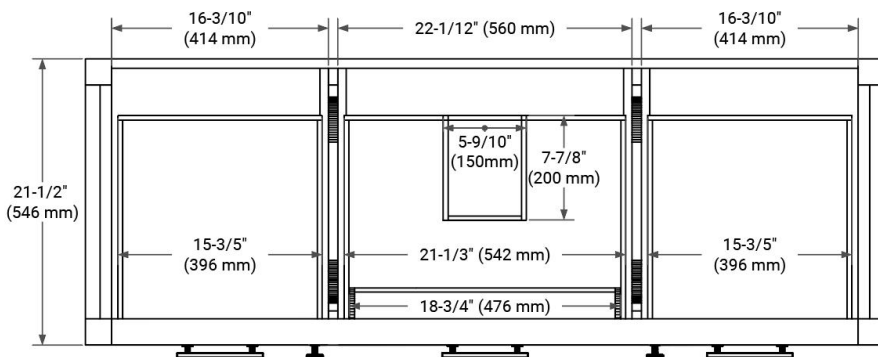

## BASE CABINET DIMENSIONS

60" W x 21.5" D x 34.5" H

# 60" SINGLE RECTANGLE SINK COUNTERTOP WITH 1.5 IN. THICKNESS

## OVERALL DIMENSIONS

60.25" W x 22" D x 1.5" H