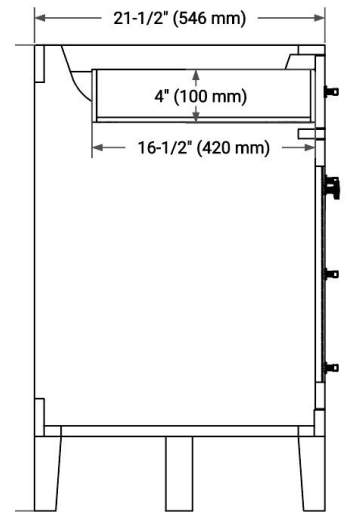

SIDE VIEW

PLAN VIEW