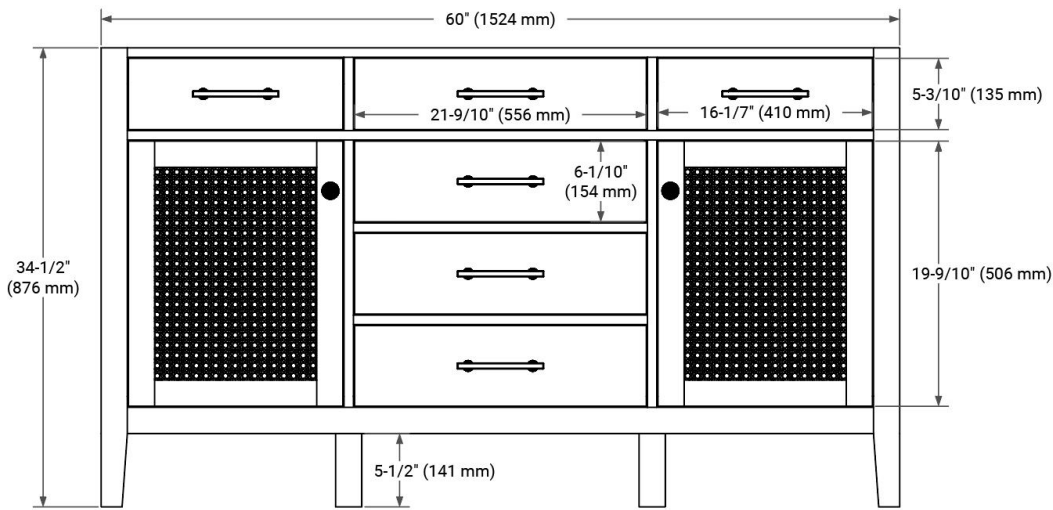

HARDWARE FINISHES

Matte Black

FRONT VIEW