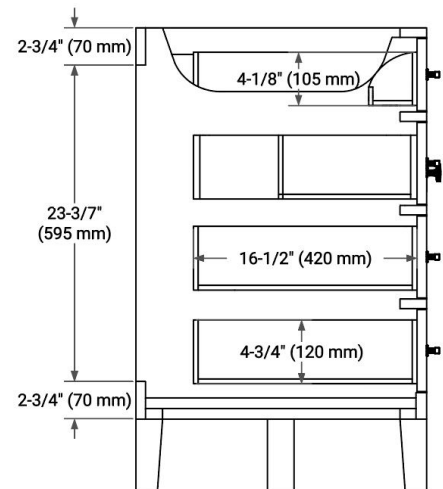

## BASE CABINET DIMENSIONS

60" W x 21.5" D x 34.5" H

# 60" SINGLE RECTANGLE SINK COUNTERTOP WITH 1.5 IN. THICKNESS

## OVERALL DIMENSIONS

60.25" W x 22" D x 1.5" H