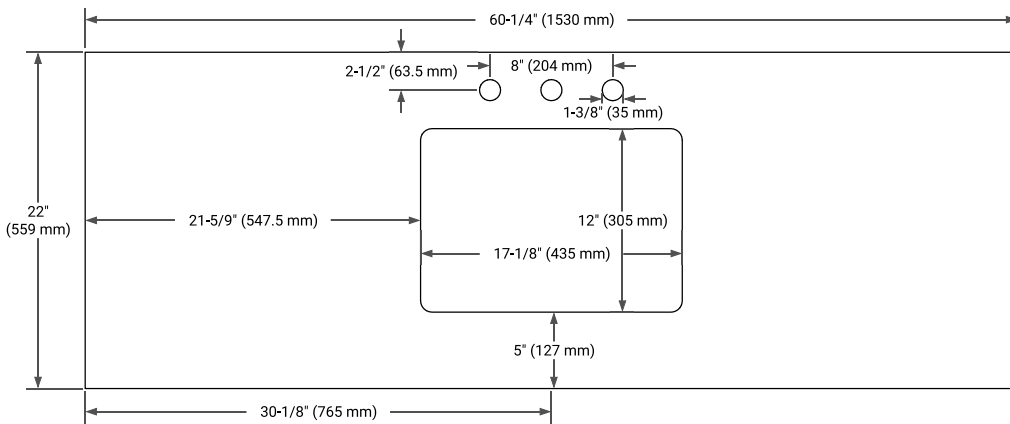

60" SINGLE RECTANGLE SINK COUNTERTOP WITH 1.5 IN. THICKNESS

OVERALL DIMENSIONS

60.25" W x 22" D x 1.5" H

COUNTERTOP OPTIONS

FEATURES

- Solid countertop with mitered edges & seams
- Undermount white rectangular sink
- Pre-drilled for 8" widespread faucet

INCLUDED

- Countertop
- Matching Backsplash
- Rectangle Sink

COUNTERTOP PLAN VIEW