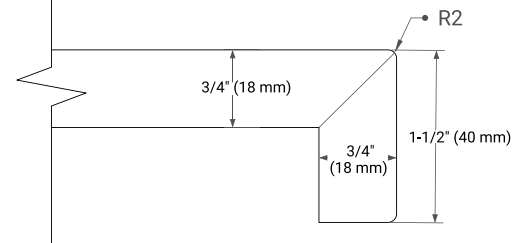

EDGE SIDE VIEW