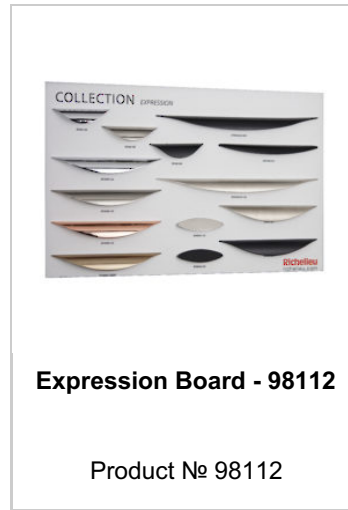

Contemporary Metal Pull - 426

Contemporary metal cup pull by Richelieu. The simplicity of this design will compliment your modern home décor.

Product № BP426195

Center to Center 1 1/4 in*

Finish Brushed Nickel

Length - Overall Dimensions 3 7/16 in*

SUGGESTED PRODUCTS

DISCLAIMER

Although our black finish is achieved through a rigorous process, it may show signs of normal usage faster than other finishes.