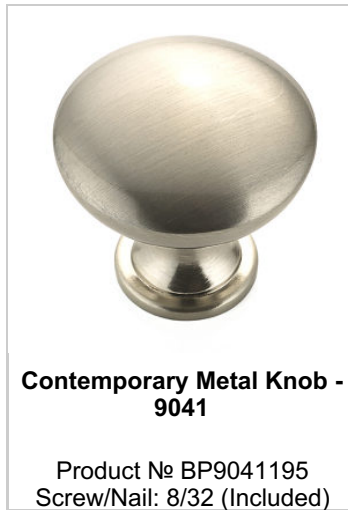

Contemporary Metal Pull - 426

Contemporary metal cup pull by Richelieu. The simplicity of this design will compliment your modern home décor.

Product № BP426195

Center to Center 1 1/4 in*

Finish Brushed Nickel

Length - Overall Dimensions 3 7/16 in*

SUGGESTED PRODUCTS

DISCLAIMER

Although our black finish is achieved through a rigorous process, it may show signs of normal usage faster than other finishes.