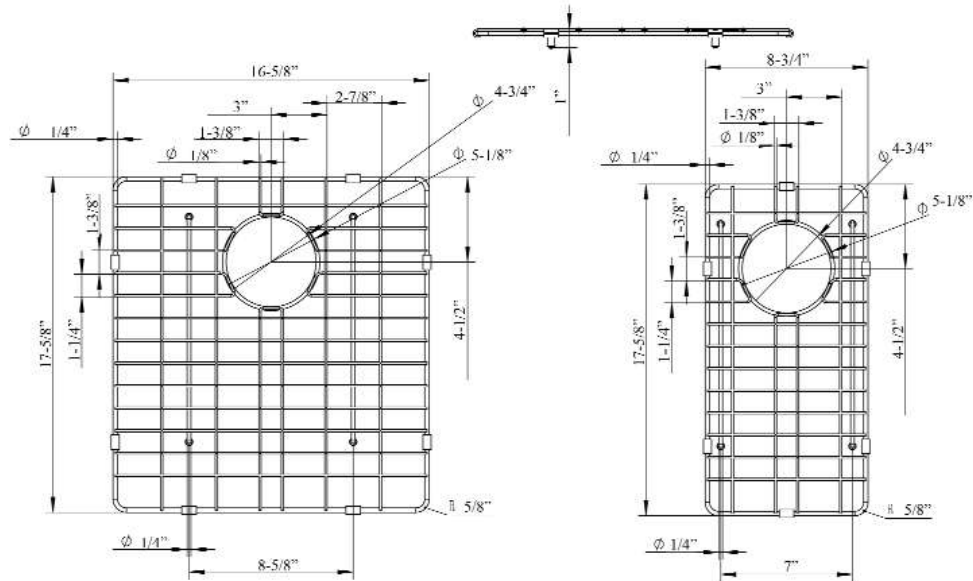

KSSDB2526 WIRE GRID

Cat. No.
KSSDB2526-WIRE

Features:

- ▶ Fits bottom of KSSDB2526 double bowl farmer sink
- ▶ Rubber Feet Covers Included

Finishes:

SS Stainless Steel

Large Wire Grid:

W: 16-5/8"

D: 17-5/8"

H: 1"

Small Wire Grid:

W: 8-3/4"

D: 17-5/8"

H: 1"

Drain Hole : 4-3/4"

Dimensions and specifications subject to change without notice.