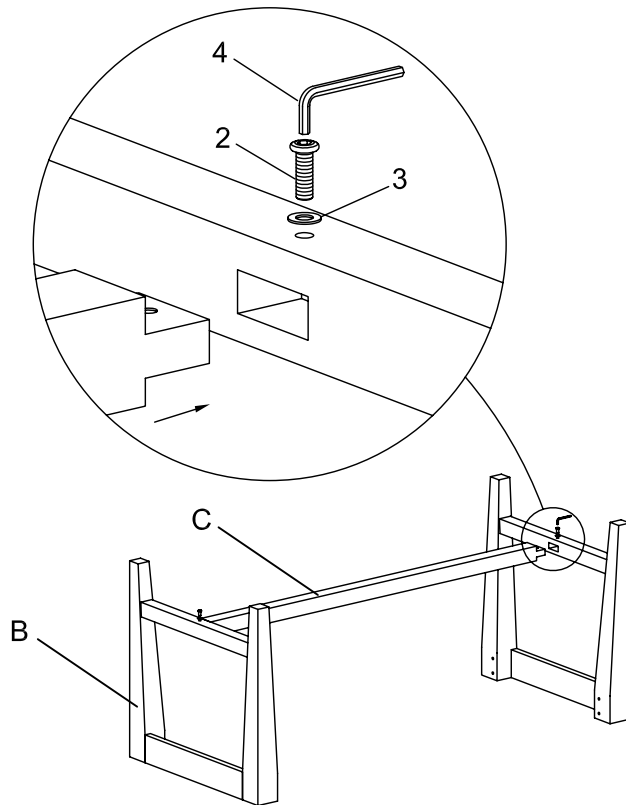

ASSEMBLY INSTRUCTION FOR MODEL: DINING TABLE 87"

1		Bolts M8x50	8 SET
2		Bolts M8x35	2 SET
3		Flat washer	10 SET
4		Key K5	1 SET

A		1 SET
B		2 SET
C		1 SET

Step:1

Step:2