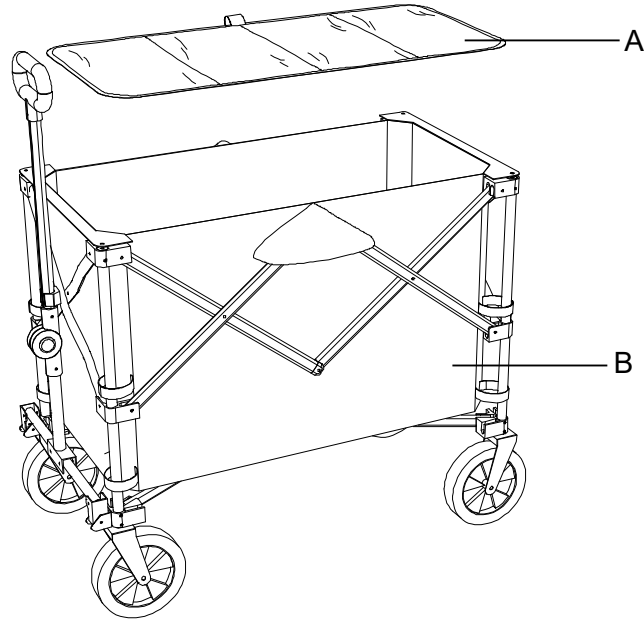

Braze Collapsible Folding Wagon Cart with Wheels
Item No.: A408000900

WE HAVE YOU IN MIND, LET US SERVE YOU!

Questions? Issues?

CONTACT US

24 hours / 7 days a week

www.sunjoyonline.com

customer.care@sunjoygroup.com

Country of Origin: China

Production Number: XXXXXXXX

Parts List

No.	Part Number	Description	Qty	Image
A	P007600083	Shelf	1pc	
B	P007900144	Wagon cart	1pc	

Step 1

Attention: Please check if the hook and loop is tied up before using.