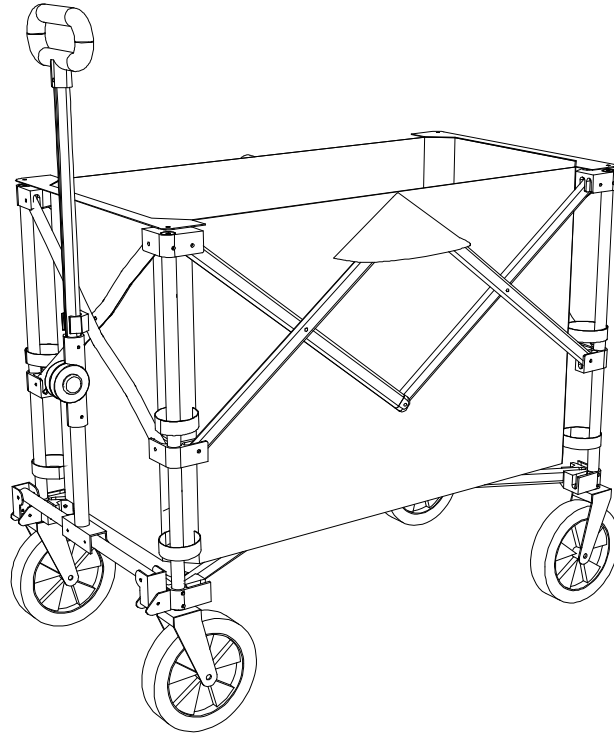

Braze Collapsible Folding Wagon Cart with Wheels
Item No.: A408000900

WE HAVE YOU IN MIND, LET US SERVE YOU!

Questions? Issues?

CONTACT US

24 hours / 7 days a week

www.sunjoyonline.com

customer.care@sunjoygroup.com

Country of Origin: China

Production Number: XXXXXXXX

Parts List

No.	Part Number	Description	Qty	Image
A	P007600083	Shelf	1pc	
B	P007900144	Wagon cart	1pc	

Step 1

Attention: Please check if the hook and loop is tied up before using.