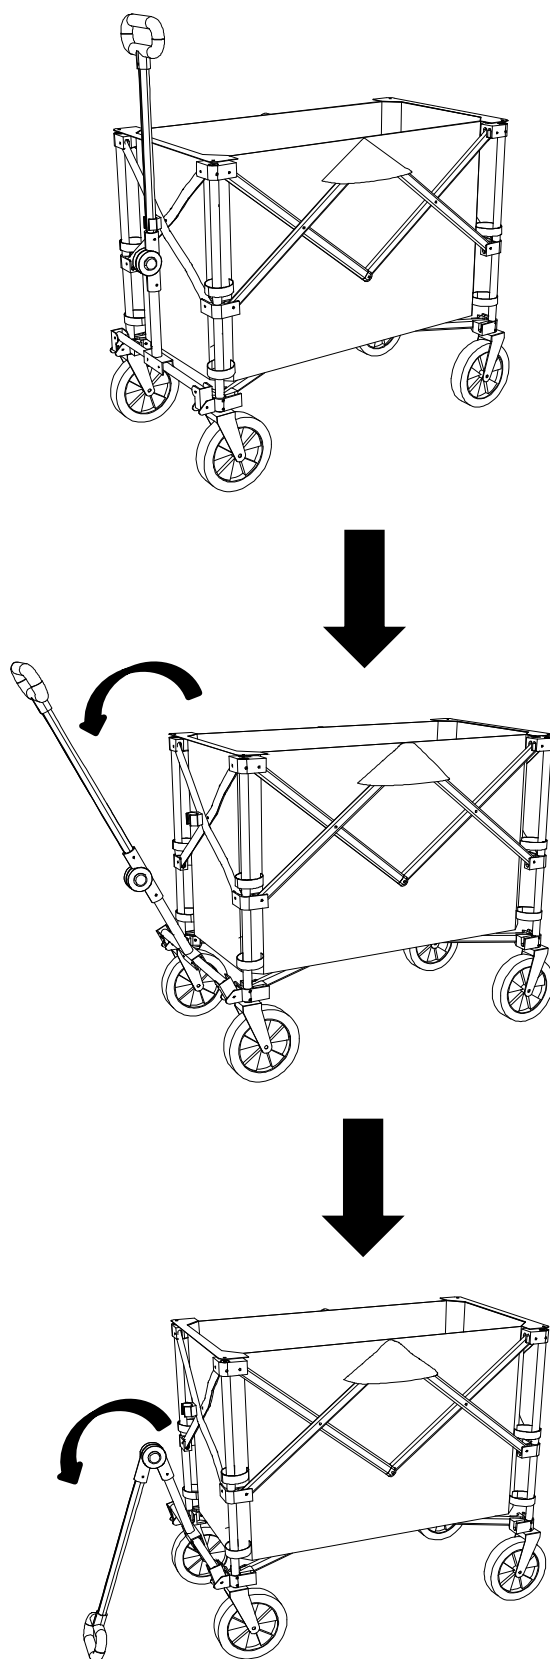

Braze Collapsible Folding Wagon Cart with Wheels
Item No.: A408000900

WE HAVE YOU IN MIND, LET US SERVE YOU!

Questions? Issues?

CONTACT US

24 hours / 7 days a week

www.sunjoyonline.com

customer.care@sunjoygroup.com

Country of Origin: China

Production Number: XXXXXXXX

Parts List

No.	Part Number	Description	Qty	Image
A	P007600083	Shelf	1pc	
B	P007900144	Wagon cart	1pc	

Step 1

Attention: Please check if the hook and loop is tied up before using.

Country of Origin: China

Production Number: XXXXXXXX

Step 2

Attention: Please check if the hook and loop is tied up before using.

Country of Origin: China

Production Number: XXXXXXXX

Step 3

Attention: Please check if the hook and loop is tied up before using.

Country of Origin: China

Production Number: XXXXXXXX

Step 4