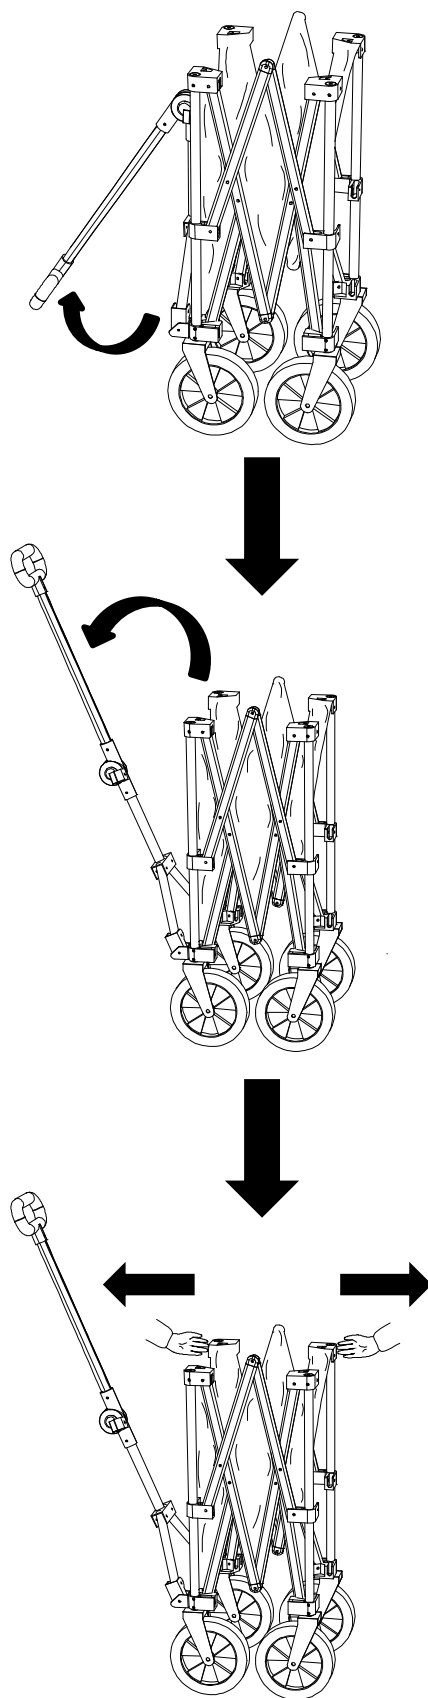

Braze Collapsible Folding Wagon Cart with Wheels
Item No.: A408000900

WE HAVE YOU IN MIND, LET US SERVE YOU!

Questions? Issues?

CONTACT US

24 hours / 7 days a week

www.sunjoyonline.com

customer.care@sunjoygroup.com

Country of Origin: China

Production Number: XXXXXXXX

Parts List

No.	Part Number	Description	Qty	Image
A	P007600083	Shelf	1pc	
B	P007900144	Wagon cart	1pc	

Step 1

Attention: Please check if the hook and loop is tied up before using.

Country of Origin: China

Production Number: XXXXXXXX

Step 2

Attention: Please check if the hook and loop is tied up before using.

Country of Origin: China

Production Number: XXXXXXXX

Step 3

Attention: Please check if the hook and loop is tied up before using.

Country of Origin: China

Production Number: XXXXXXXX

Step 4