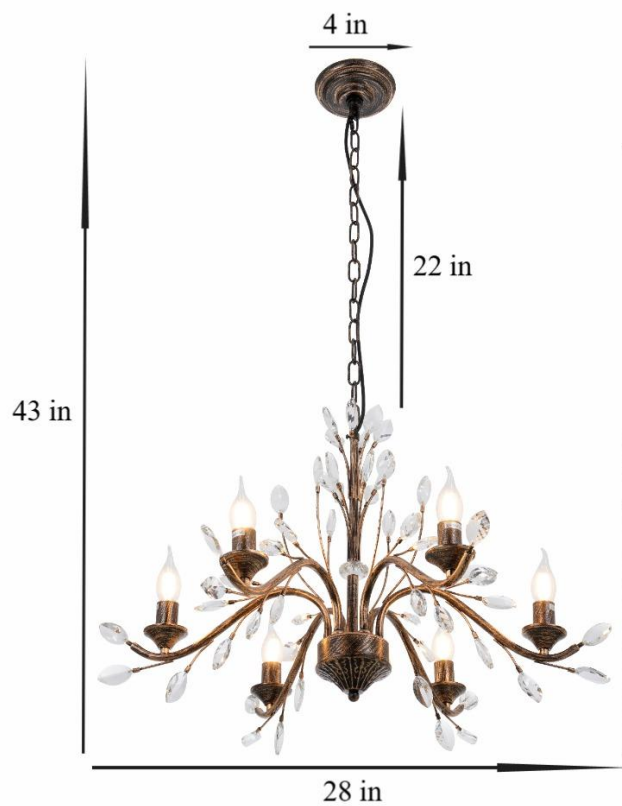

PRODUCT INFORMATION

 **E14 X 6**
(Bulb Not Included)

PRODUCT INFORMATION

Lamp body color: Retro brushed color

Material: wrought iron+crystal (transparent color)

Ceiling plate: diameter 4.3in

Hanging chain: 21.6iin

After installation:

diameter 27.6 inches * height 43.3 inches

Lamp head model:

E14 * 6 (excluding light source)