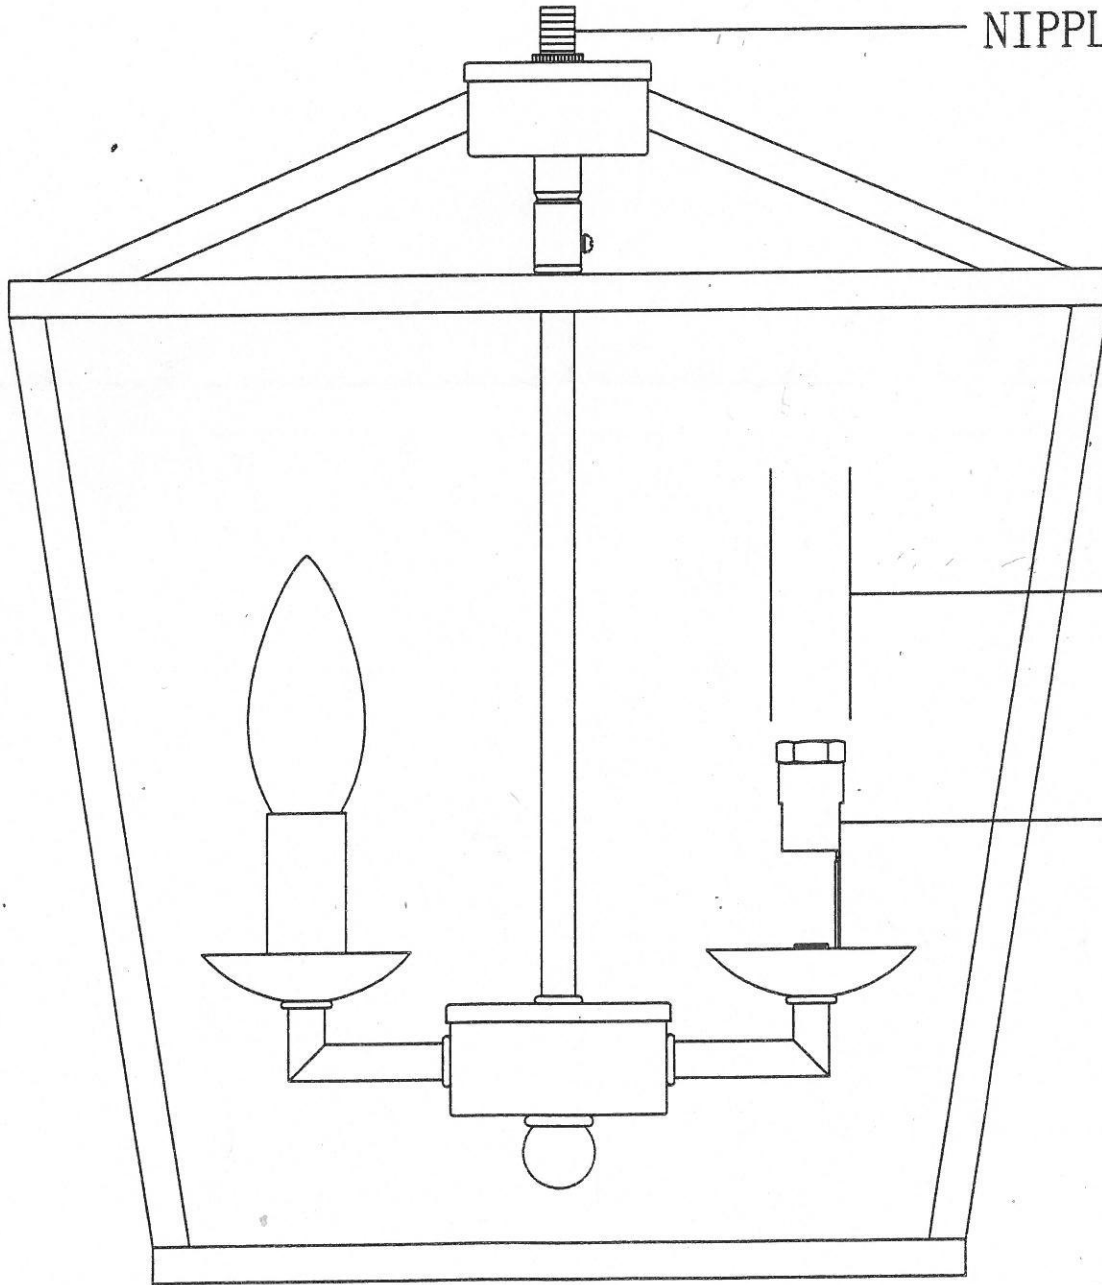

LOOP

NIPPLE

CANDLE TUBE

SCOKET