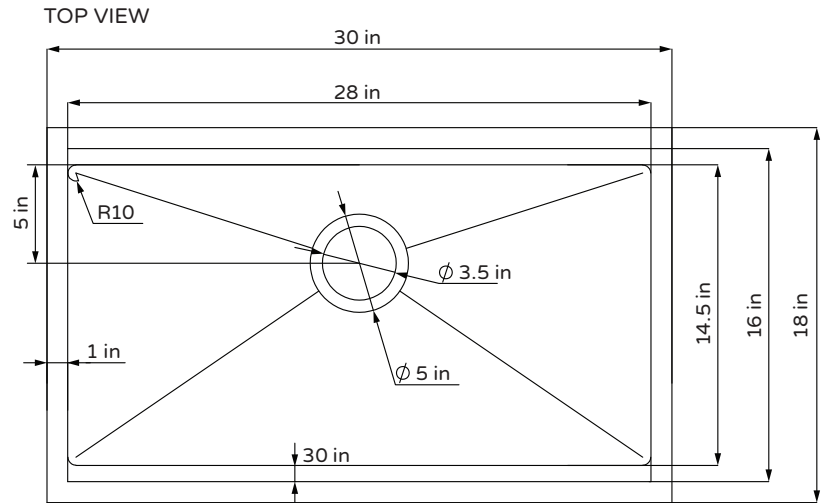

Santa Cruz Sinks

Model # SCS-3018SB-SSB, SCS-3018SB-GMB

Specification Sheet

TECHNICAL INFORMATION

- Installation: Undermount or Topmount
- Color: Stainless Steel Brushed, Gun Metal Black
- Drain Location: Middle

PRODUCT FEATURES

- Easy installation
- Made of industrial grade stainless steel
- Durable enough to withstand heavy and daily use
- Drain, produce basket and cutting board attachments included

NOTES

- Measure your actual product for rough-in details
- Install this product according to the installation instructions

WARRANTY

- Lifetime Limited Warranty