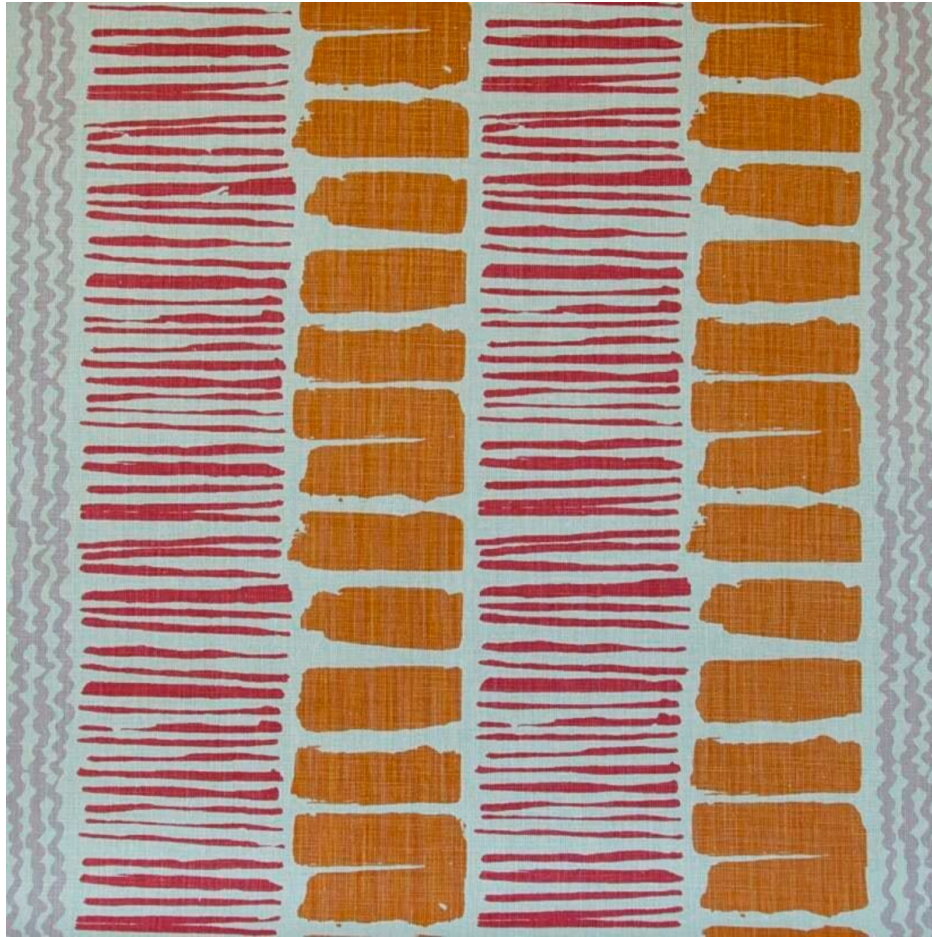

Saltaire - Orange/Pink/Purple
SKU: BFC-3624.127.0

LEE JOFA

SKU: **BFC-3624.127.0**

Repeat UOM: **in in (0 cm)**

Horizontal Repeat: **26 in (66.04 cm)**

Designer: **Blithfield**

Railroaded: **No**

Composition: **Linen - 100%**

Width: **52.79 in (134.09 cm)**

Vertical Repeat: **25.22 in (64.06 cm)**

Brand: **Lee Jofa**

Type: **Print**

End Use: **Multipurpose**

KRAVET INC. © 2023

kravet.com | customer.service@kravet.com | (800) 645-9068