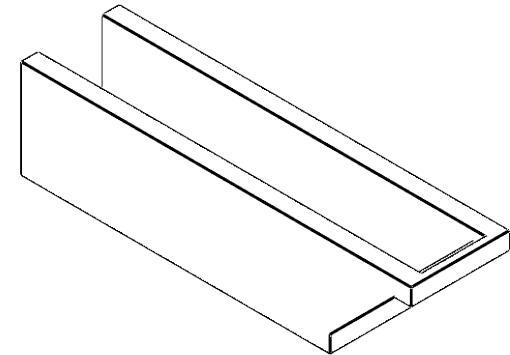

# ITEM NUMBER: RFTURO060X06000X24000X006BUR00RCPR

6"W X 6"H X 24"L TIMBERTHANE ROUGH CEDAR BURLINGTON FAUX WOOD OPEN RAFTER TAIL, 6"L END, PRIMED TAN

**SIDE PROFILE**

**FRONT PROFILE**

**ISOMETRIC**

GENERATED DATE : 03/02/2023

EKENA MILLWORK  
2300 WEST MAIN ST.  
CLARKSVILLE, TX 75426  
TOLL FREE: 866-607-0453  
WWW.EKENAMILLWORK.COM

**NOTES**

1. INSTALLATION TO BE COMPLETED IN ACCORDANCE WITH MANUFACTURER'S SPECIFICATIONS.
2. DRAWING MAY NOT BE TO SCALE
3. THIS DRAWING IS INTENDED FOR DESIGN AND PLANNING PURPOSES ONLY.
4. ALL INFORMATION CONTAINED HEREIN WAS CURRENT AT THE TIME OF DEVELOPMENT BUT MUST BE REVIEWED AND APPROVED BY THE PRODUCT MANUFACTURER TO BE CONSIDERED ACCURATE.
5. TIMBERTHANE ARCHITECTURAL PRODUCTS ARE MADE FROM HIGH DENSITY URETHANE AND COME FACTORY PRIMED