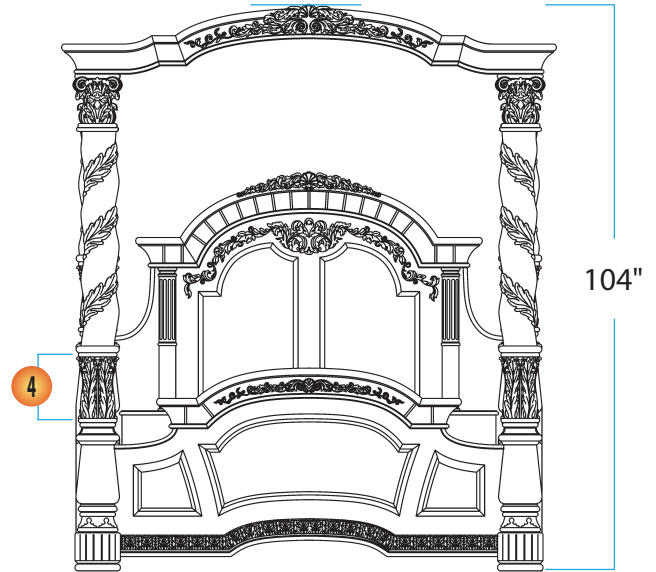

Optional Configuration

72000 Villa Valencia Bed

① Finial ② Canopy ③ Marble Post ④ Carving Piece

Figure 1

① ② ③ ④

Figure 2

② ③ ④

Figure 3

① ② ③

Figure 4

① ④