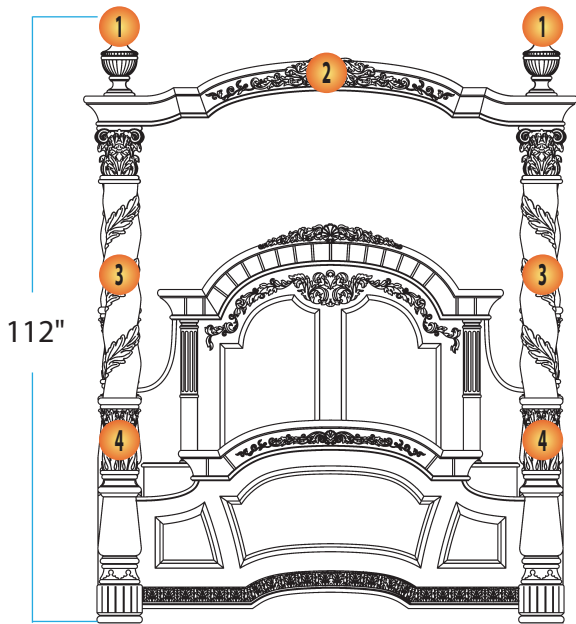

Optional Configuration

72000 Villa Valencia Bed

① Finial ② Canopy ③ Marble Post ④ Carving Piece

Figure 1

① ② ③ ④

Figure 2

② ③ ④

Figure 3

① ② ③

Figure 4

① ④