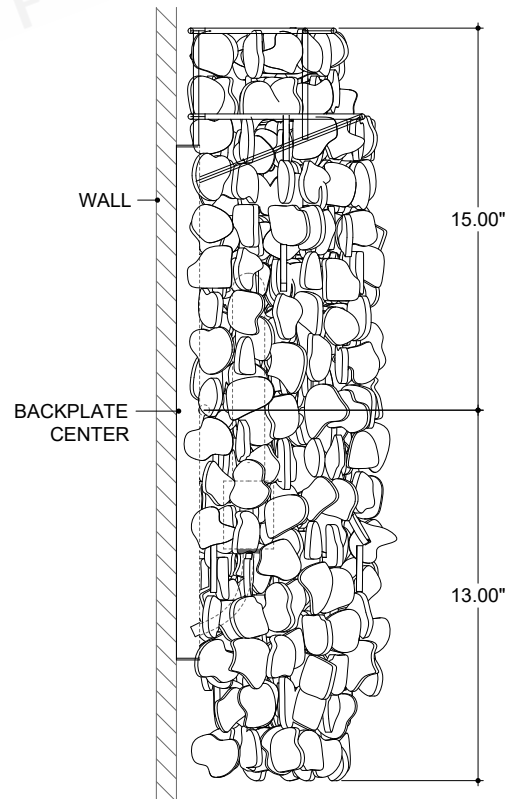

ITEM: 5000-0287

Overall Dimensions

Height: 28"

Width: 13"

Depth: 8"

TOP VIEW

FRONT VIEW

SIDE VIEW