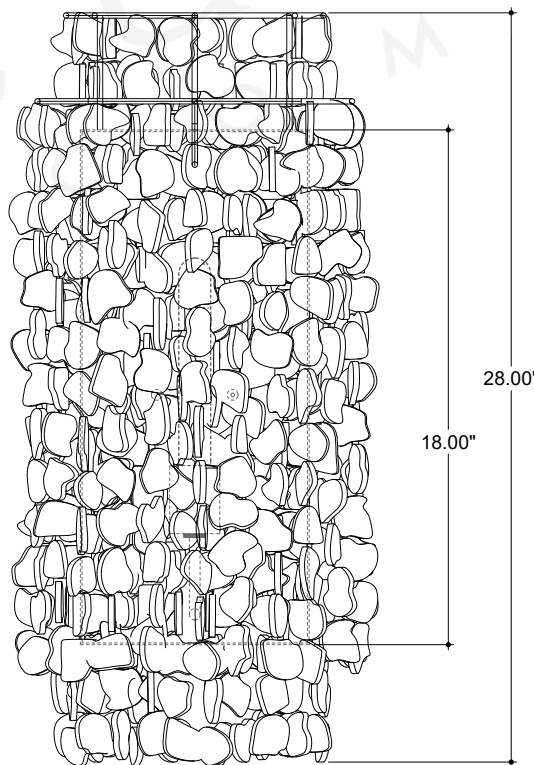

ITEM: 5000-0287

Overall Dimensions

Height: 28"

Width: 13"

Depth: 8"

TOP VIEW

FRONT VIEW

SIDE VIEW