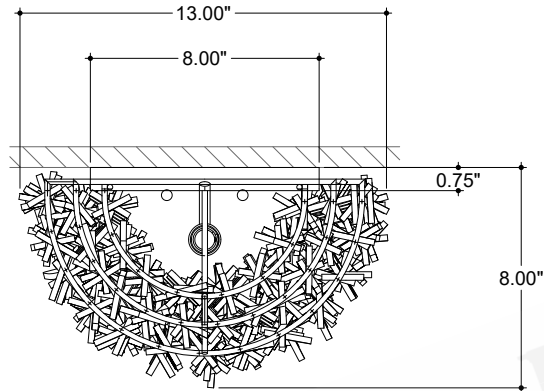

ITEM: 5000-0287

Overall Dimensions

Height: 28"

Width: 13"

Depth: 8"

TOP VIEW

FRONT VIEW

SIDE VIEW