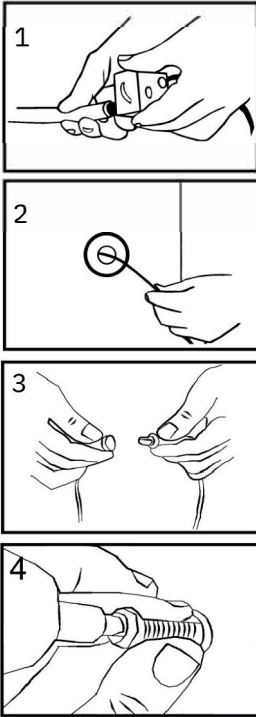

Contents

Contents.....	2
What is included.....	3
Assembly instruction.....	4
Warranty.....	5

What is included

A. Fountain Body

B. Screws

C. Water Control Valve

D. Mesh Splash Guard

E. Solar Panel

F. Solar Pump

G. Solar Mount

Assembly instructions

1. Attach the hose to the pump. **DO NOT** pull on the hose in a downwards motion.
2. Feed the pump's cord through the outlet hole in the back of the fountain.
3. Connect the pump's cord to the adapter,
4. Hang on the wall using the attached screw set, fill the basin with water, and plug it in