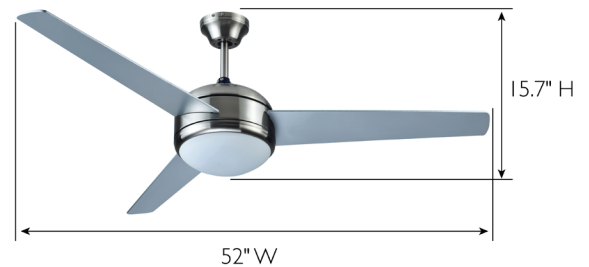

52" LED Ceiling Fan

Satin Nickel

SPECIFICATIONS

MOUNTING TYPE:	Tri Mount	DOWNROD DIAMETER:	0.83"
SLOPED CEILING ADAPTABLE:	Yes	DOWNROD I LENGTH:	6"
FINISH:	Satin Nickel	LIGHT KIT INCLUDED:	Yes
BLADE COLOR:	Silver	LAMP TYPE:	2 lamps, 9.5W LED E26 base bulbs
MATERIAL CONSTRUCTION:	Steel	LED BRIGHTNESS (LUMENS):	800
ASSEMBLED DIMENSIONS:	52" L x 15.7" H x 52" D	LED COLOR CORRELATED TEMPERATURE (CCT):	3000K
ASSEMBLED WEIGHT:	15.35 lbs.	LED COLOR RENDERING INDEX (CRI):	80
MAX HEIGHT:	15.7"	GLASS/SHADE MATERIAL:	Glass
MIN HEIGHT:	10.7"	GLASS/SHADE TYPE & COLOR:	Frosted White
DISTANCE FROM CEILING:	Bottom of fan light kit: 15.7" Bottom of fan housing: 15"	CANOPY/PLATE SHAPE:	Round
NUMBER OF SPEEDS:	3	CANOPY/PLATE DIMENSIONS:	2.2" H x 5.12" L x 5.12" D
TYPE OF CONTROLLER:	Wall Controller	VOLTAGE:	120V
AIR FLOW EFFICIENCY:	92.4		
AIR FLOW AT HIGH SPEED (CFM):	4500CFM		
ENERGY USAGE (FAN ONLY):	48.7W		
MOTOR SIZE:	153*15		
RPMS:	Low: 99, Medium: 137, High: 182		
AMPS:	Low: .24, Medium: .33, High: .42		