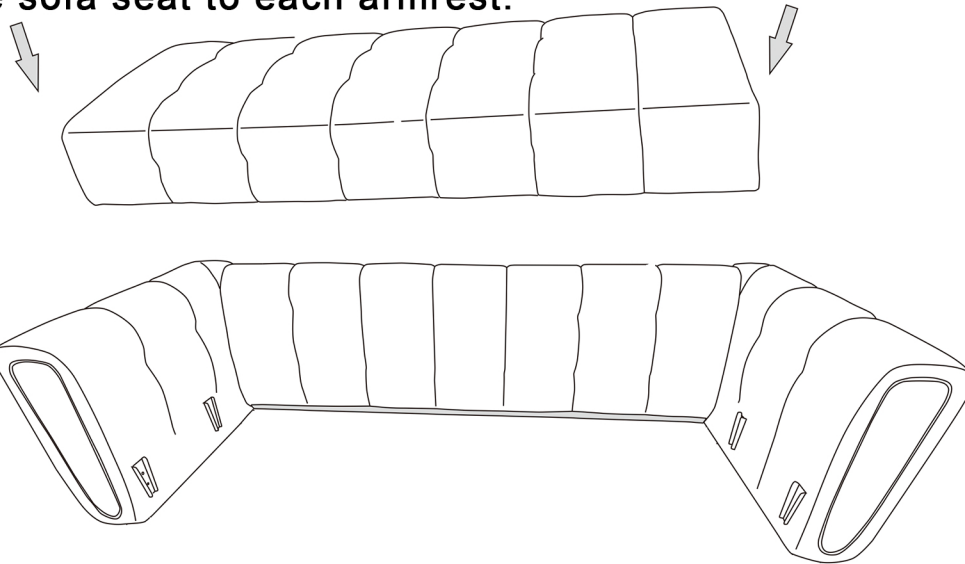

Assembly Instruction

A: left armrest x1pcs

B: right armrest x1pcs

C: sofa seat x1pcs

D: sofa backrest x1pcs

E: legs x4pcs

F: mid leg x1pcs

G:M6x20MM x2pcs

H:washer x2pcs

I:hex key x1pcs

Step 1. Insert the backrest to each armrest.

Step 2. Insert the sofa seat to each armrest.

Step 3. Install the 4 pcs legs and 1 pcs mid leg.

Finish