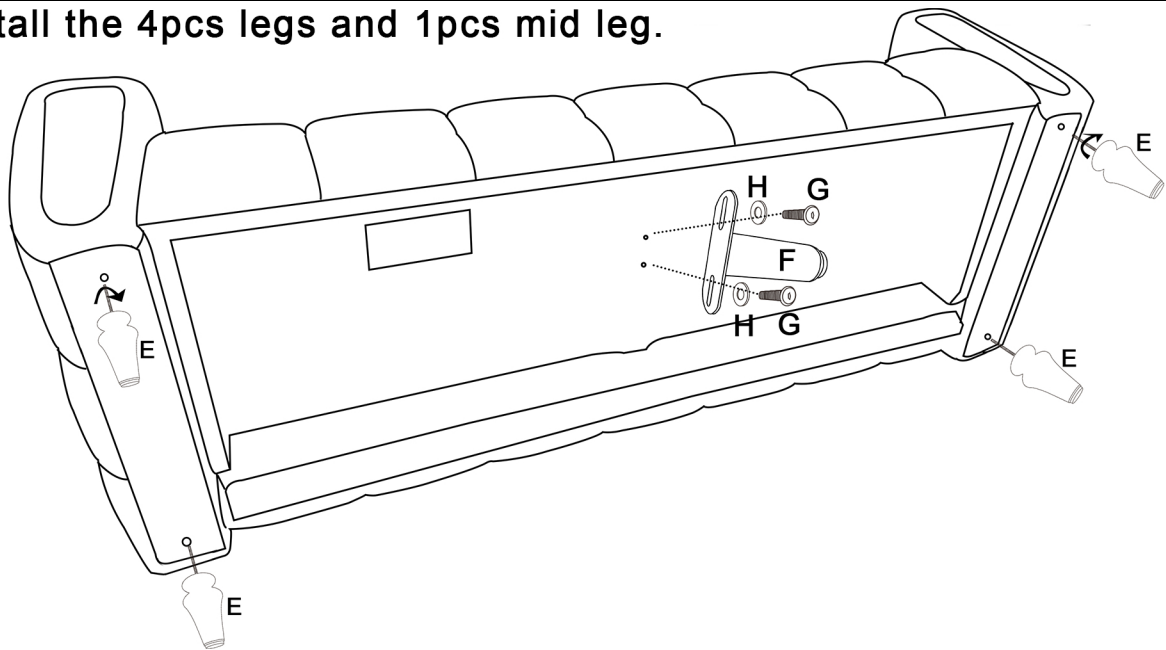

Assembly Instruction

A: left armrest x1pcs

B: right armrest x1pcs

C: sofa seat x1pcs

D: sofa backrest x1pcs

E: legs x4pcs

F: mid leg x1pcs

G:M6x20MM x2pcs

H:washer x2pcs

I:hex key x1pcs

Step 1. Insert the backrest to each armrest.

Step 2. Insert the sofa seat to each armrest.

Step 3. Install the 4 pcs legs and 1 pcs mid leg.

Finish