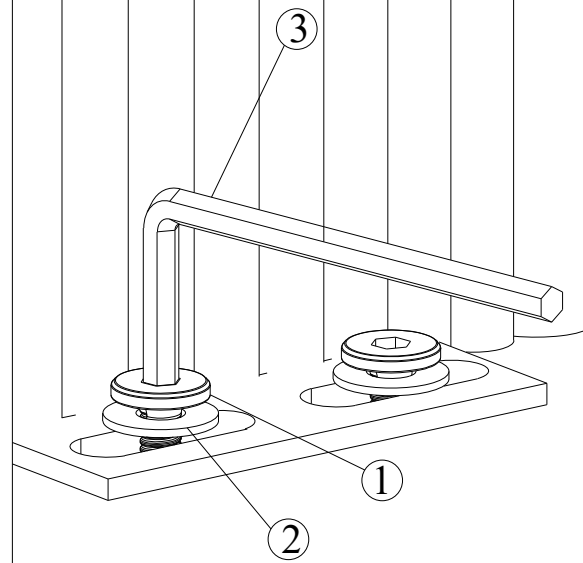

ASSEMBLY INSTRUCTIONS

Kit Contents:-

1. Allen Bolt - 12 pcs.

2. Washer - 12 pcs.

3. Allen key - 1 pc.

Ø8x20mm

Ø8mm

①

②

③

④