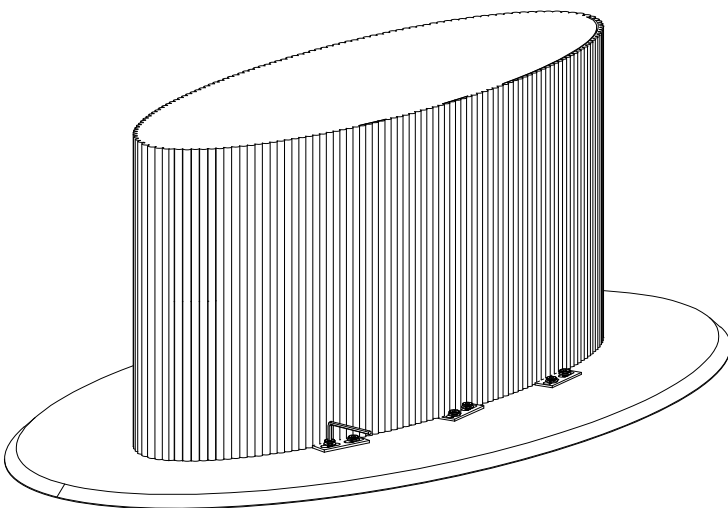

ASSEMBLY INSTRUCTIONS

Kit Contents:-

1. Allen Bolt - 12 pcs.

2. Washer - 12 pcs.

3. Allen key - 1 pc.

Ø8x20mm

Ø8mm

①

②

③

④