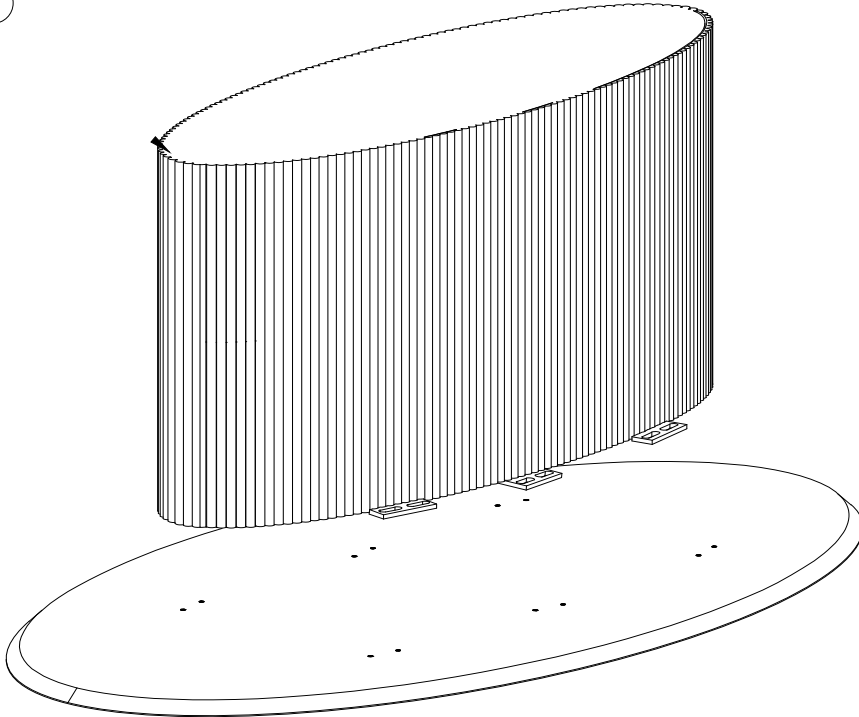

ASSEMBLY INSTRUCTIONS

Kit Contents:-

1. Allen Bolt - 12 pcs.

2. Washer - 12 pcs.

3. Allen key - 1 pc.

Ø8x20mm

Ø8mm

①

②

③

④