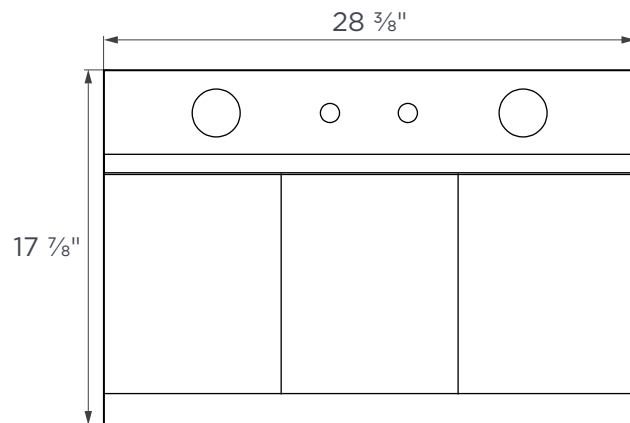

30"

TECHNICAL DRAWING

TOP

BOTTOM

SIDE

NOTE: All dimensions in Inches unless otherwise specified. Dimensions in this detailed drawing may vary by $\pm 1/16"$ (2mm). For detailed installation steps, refer to the user manual. Complete installation instructions and specifications can be found at hauslane.com.

36"

TECHNICAL DRAWING

TOP

BOTTOM

SIDE

NOTE: All dimensions in Inches unless otherwise specified. Dimensions in this detailed drawing may vary by $\pm 1/16$ " (2mm). For detailed installation steps, refer to the user manual. Complete installation instructions and specifications can be found at hauslane.com.