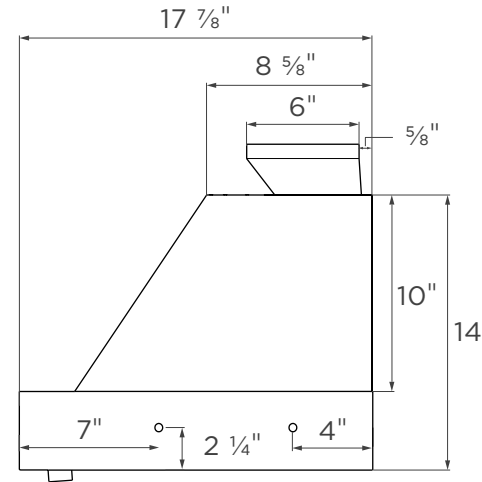

30"

TECHNICAL DRAWING

TOP

BOTTOM

SIDE

NOTE: All dimensions in Inches unless otherwise specified. Dimensions in this detailed drawing may vary by $\pm 1/16"$ (2mm). For detailed installation steps, refer to the user manual. Complete installation instructions and specifications can be found at hauslane.com.

36"

TECHNICAL DRAWING

TOP

BOTTOM

SIDE

NOTE: All dimensions in Inches unless otherwise specified. Dimensions in this detailed drawing may vary by $\pm 1/16$ " (2mm). For detailed installation steps, refer to the user manual. Complete installation instructions and specifications can be found at hauslane.com.