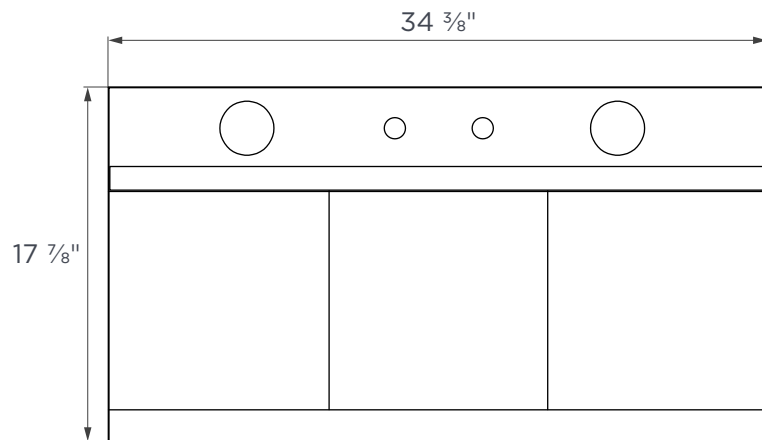

30"

TECHNICAL DRAWING

TOP

BOTTOM

SIDE

NOTE: All dimensions in Inches unless otherwise specified. Dimensions in this detailed drawing may vary by $\pm 1/16"$ (2mm). For detailed installation steps, refer to the user manual. Complete installation instructions and specifications can be found at hauslane.com.

36"

TECHNICAL DRAWING

TOP

BOTTOM

SIDE

NOTE: All dimensions in Inches unless otherwise specified. Dimensions in this detailed drawing may vary by $\pm 1/16$ " (2mm). For detailed installation steps, refer to the user manual. Complete installation instructions and specifications can be found at hauslane.com.