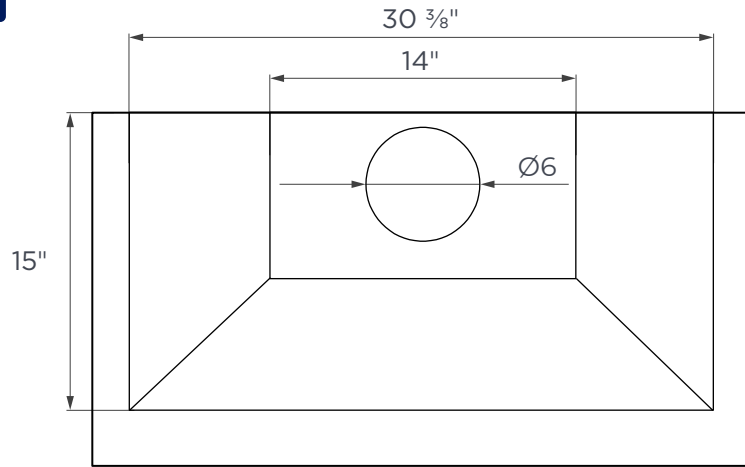

30"

TECHNICAL DRAWING

TOP

BOTTOM

SIDE

NOTE: All dimensions in Inches unless otherwise specified. Dimensions in this detailed drawing may vary by $\pm 1/16"$ (2mm). For detailed installation steps, refer to the user manual. Complete installation instructions and specifications can be found at hauslane.com.

36"

TECHNICAL DRAWING

TOP

BOTTOM

SIDE

NOTE: All dimensions in Inches unless otherwise specified. Dimensions in this detailed drawing may vary by $\pm 1/16$ " (2mm). For detailed installation steps, refer to the user manual. Complete installation instructions and specifications can be found at hauslane.com.