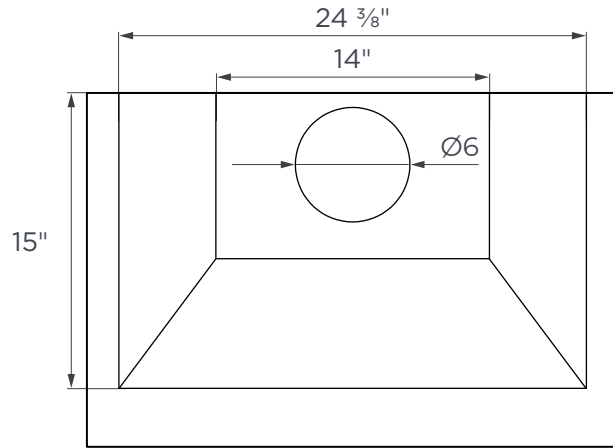

30"

TECHNICAL DRAWING

TOP

BOTTOM

SIDE

NOTE: All dimensions in Inches unless otherwise specified. Dimensions in this detailed drawing may vary by $\pm 1/16"$ (2mm). For detailed installation steps, refer to the user manual. Complete installation instructions and specifications can be found at hauslane.com.

36"

TECHNICAL DRAWING

TOP

BOTTOM

SIDE

NOTE: All dimensions in Inches unless otherwise specified. Dimensions in this detailed drawing may vary by $\pm 1/16$ " (2mm). For detailed installation steps, refer to the user manual. Complete installation instructions and specifications can be found at hauslane.com.