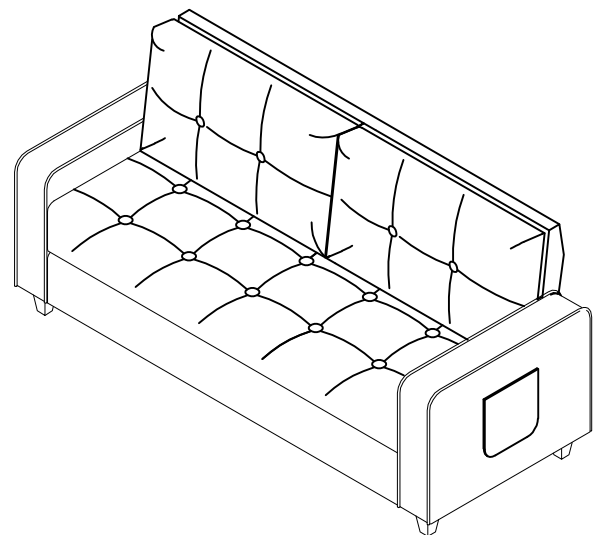

ASSEMBLY INSTRUCTION

ITEM NO.: K/D LOVESEAT

Step 1:

Step 2:

Step 3:

Step 4:

Complete