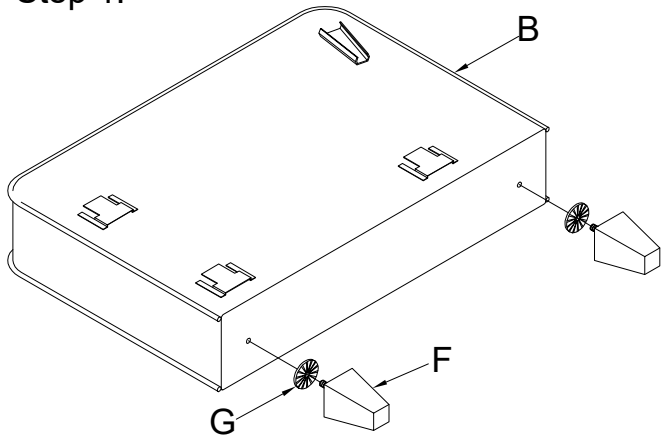

ASSEMBLY INSTRUCTION

ITEM NO.: K/D CHAIR

Step 1: