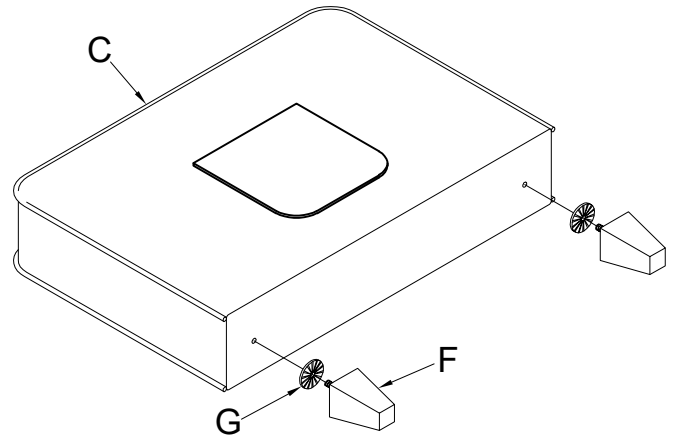

ASSEMBLY INSTRUCTION

ITEM NO.: K/D CHAIR

Step 1: